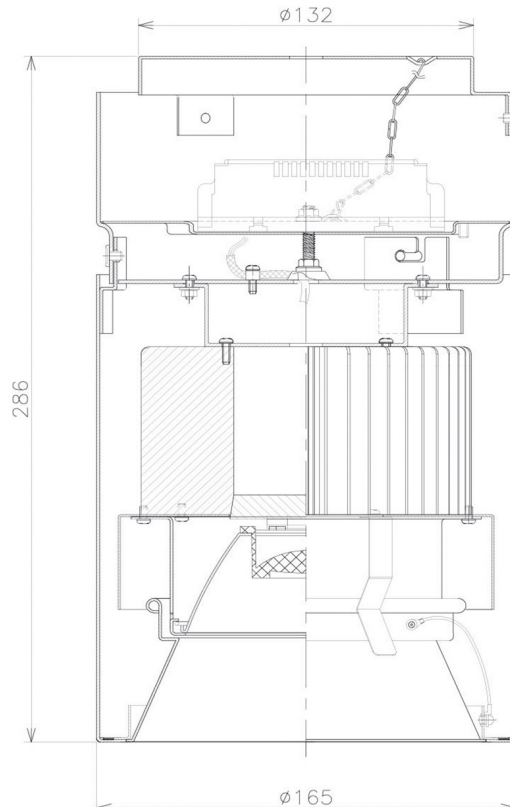

Item no. CD011-3615MW8535

Series Name: Ceiling Light

■ Direct Horizontal Illuminance CD011-3615MW8535

Illuminance Angle	Beam Angle	Vertical Illuminance (lx)
13°	1	93470
	2	23370
14°	1	10390
	2	5840
15°	1	3740
	2	2600
16°	1	1910
	2	1460

Installation	Direct mount
Type	
Fixture wattage	36W
Beam angle	15 deg
Color Temp.	3500K
CRI	Ra>85
Luminous	2906 lm
Body	Die-cast aluminum alloy
Body finish	White
Trim finish	White
Reflector finish	Mirror
IP Rate	IP20
Light source	COB module
Input Voltage	AC220~240V
Dimming Type	Non-Dimmable
Certificate	CE, CCC
Cut Hole	N/A

Weight	
42.8W	2.6kg
36.0W	2.4kg
28.5W	2.4kg