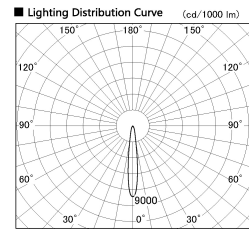

Item no. CD011-3615MW8535

Series Name: Ceiling Light

■ Direct Horizontal Illuminance CD011-3615MW8535

Illuminance Angle	Beam Angle	Vertical Illuminance (lx)
13°	1	93470
	2	23370
14°	1	10390
	2	5840
15°	1	3740
	2	2600
16°	1	1910
	2	1460

Installation	Direct mount
Type	
Fixture wattage	36W
Beam angle	15 deg
Color Temp.	3500K
CRI	Ra>85
Luminous	2906 lm
Body	Die-cast aluminum alloy
Body finish	White
Trim finish	White
Reflector finish	Mirror
IP Rate	IP20
Light source	COB module
Input Voltage	AC220~240V
Dimming Type	Non-Dimmable
Certificate	CE, CCC
Cut Hole	N/A

Weight	
42.8W	2.6kg
36.0W	2.4kg
28.5W	2.4kg