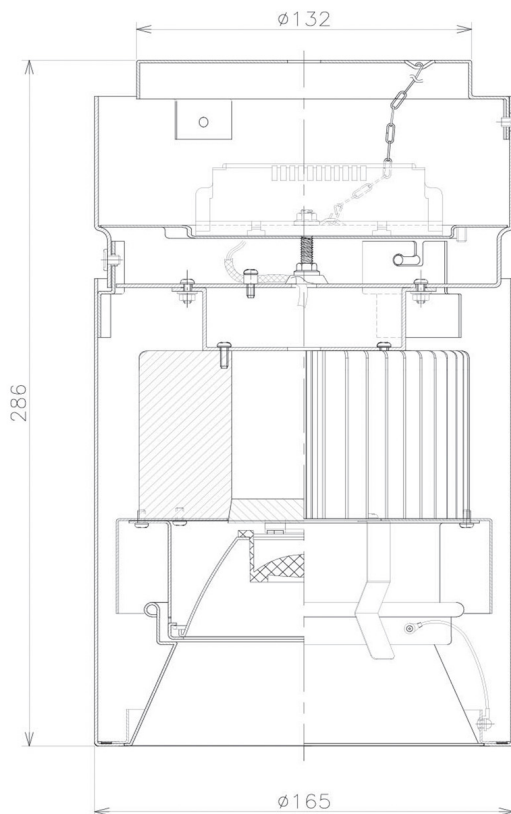

Item no. CD011-3615WW8527

Series Name: Ceiling Light

White Refractor

Installation	Direct mount
Type	
Fixture wattage	36W
Beam angle	15 deg
Color Temp.	2700K
CRI	Ra>85
Luminous	2787 lm
Body	Die-cast aluminum alloy
Body finish	White
Trim finish	White
Reflector finish	White
IP Rate	IP20
Light source	COB module
Input Voltage	AC220~240V
Dimming Type	Non-Dimmable
Certificate	CE, CCC
Cut Hole	N/A

Direct Horizontal Illuminance CD011-3615WW8527

Illuminance Angle	Beam Angle	Vertical Illuminance (lx)
13°	1	89640
	2	22410
14°	1	20000
	2	9960
15°	1	10000
	2	5600
16°	1	5000
	2	3590
18°	1	2490
	2	1830
20°	1	2000
	2	1400

Weight	
42.8W	2.6kg
36.0W	2.4kg
28.5W	2.4kg