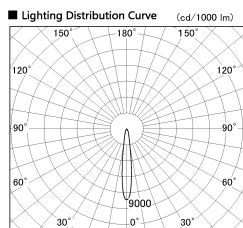

Item no. CD011-3615WW8527

Series Name: Ceiling Light

White Refractor

Installation	Direct mount
Type	
Fixture wattage	36W
Beam angle	15 deg
Color Temp.	2700K
CRI	Ra>85
Luminous	2787 lm
Body	Die-cast aluminum alloy
Body finish	White
Trim finish	White
Reflector finish	White
IP Rate	IP20
Light source	COB module
Input Voltage	AC220~240V
Dimming Type	Non-Dimmable
Certificate	CE, CCC
Cut Hole	N/A

Direct Horizontal Illuminance CD011-3615WW8527

Illuminance Angle	Beam Angle	Vertical Illuminance (lx)
13°	1	89640
	2	22410
14°	1	20000
	2	9960
15°	1	10000
	2	5600
16°	1	5000
	2	3590
18°	1	2490
	2	1830
20°	1	2000
	2	1400

Weight	
42.8W	2.6kg
36.0W	2.4kg
28.5W	2.4kg