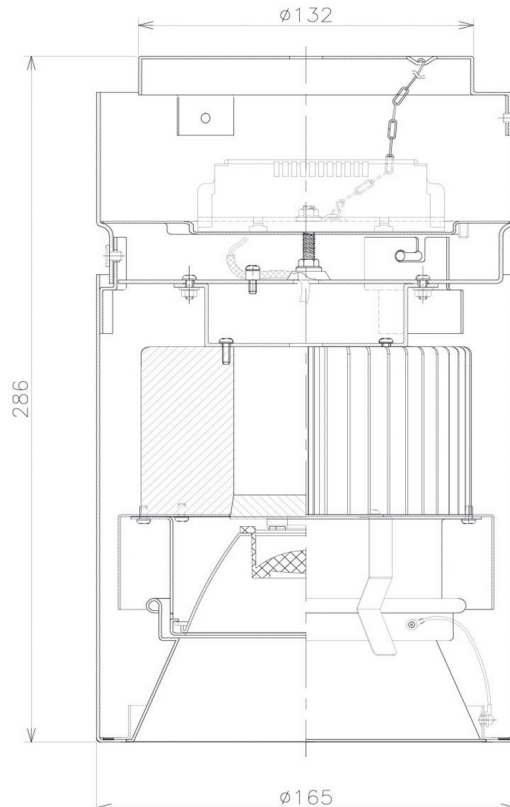

Item no. CD011-3615WW8530

Series Name: Ceiling Light

White Refractor

■ Direct Horizontal Illuminance CD011-3615WW8530

Illuminance Angle	Beam Angle	Vertical Illuminance (lx)
13°	1	93480
	2	23370
14°	1	10390
	2	5840
15°	1	3740
	2	2600
16°	1	1910
	2	1460

Installation	Direct mount
Type	
Fixture wattage	36W
Beam angle	15 deg
Color Temp.	3000K
CRI	Ra>85
Luminous	2906 lm
Body	Die-cast aluminum alloy
Body finish	White
Trim finish	White
Reflector finish	White
IP Rate	IP20
Light source	COB module
Input Voltage	AC220~240V
Dimming Type	Non-Dimmable
Certificate	CE, CCC
Cut Hole	N/A

Weight	
42.8W	2.6kg
36.0W	2.4kg
28.5W	2.4kg