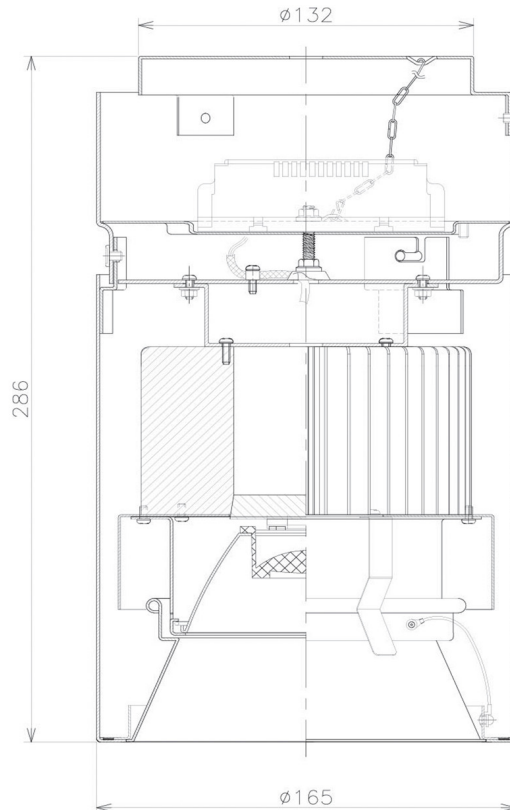

Item no. CD011-3615WW8530

Series Name: Ceiling Light

White Refractor

■ Direct Horizontal Illuminance CD011-3615WW8530

Illuminance Angle	Beam Angle	Vertical Illuminance(lx)
13°	14°	93480
		23370
220	1	20000
		10390
450	2	5840
		3740
680	3	2600
		1910
910	m	2000
		0
	1	1
	2	1460

Installation	Direct mount
Type	Ceiling Light
Fixture wattage	36W
Beam angle	15 deg
Color Temp.	3000K
CRI	Ra>85
Luminous	2906 lm
Body	Die-cast aluminum alloy
Body finish	White
Trim finish	White
Reflector finish	White
IP Rate	IP20
Light source	COB module
Input Voltage	AC220~240V
Dimming Type	Non-Dimmable
Certificate	CE, CCC
Cut Hole	N/A

Weight	
42.8W	2.6kg
36.0W	2.4kg
28.5W	2.4kg