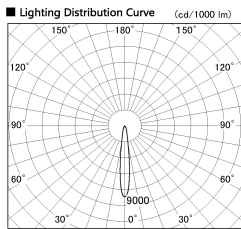

Item no. CD011-3615WW8530

Series Name: Ceiling Light

White Refractor

■ Direct Horizontal Illuminance CD011-3615WW8530

Illuminance Angle	Beam Angle	Vertical Illuminance(lx)
13°	14°	93480
		23370
220	1	20000
		10390
450	2	5840
		3740
680	3	2600
		1910
910	m	2000
		0
	1	1
	2	1460

Installation	Direct mount
Type	Ceiling Light
Fixture wattage	36W
Beam angle	15 deg
Color Temp.	3000K
CRI	Ra>85
Luminous	2906 lm
Body	Die-cast aluminum alloy
Body finish	White
Trim finish	White
Reflector finish	White
IP Rate	IP20
Light source	COB module
Input Voltage	AC220~240V
Dimming Type	Non-Dimmable
Certificate	CE, CCC
Cut Hole	N/A

Weight	
42.8W	2.6kg
36.0W	2.4kg
28.5W	2.4kg