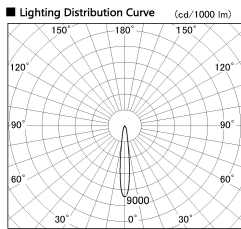

Item no. CD011-3615WW8530

Series Name: Ceiling Light

White Refractor

■ Direct Horizontal Illuminance CD011-3615WW8530

Illuminance Angle	Beam Angle	Vertical Illuminance (lx)
13°	1	93480
	2	23370
14°	1	10390
	2	5840
15°	1	3740
	2	2600
16°	1	1910
	2	1460

Installation	Direct mount
Type	
Fixture wattage	36W
Beam angle	15 deg
Color Temp.	3000K
CRI	Ra>85
Luminous	2906 lm
Body	Die-cast aluminum alloy
Body finish	White
Trim finish	White
Reflector finish	White
IP Rate	IP20
Light source	COB module
Input Voltage	AC220~240V
Dimming Type	Non-Dimmable
Certificate	CE, CCC
Cut Hole	N/A

Weight	
42.8W	2.6kg
36.0W	2.4kg
28.5W	2.4kg