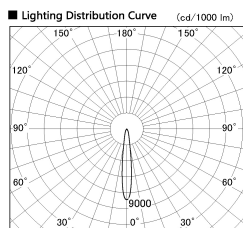

Item no. CD011-3615WW8535

Series Name: Ceiling Light

White Refractor

Installation	Direct mount
Type	Ceiling Light
Fixture wattage	36W
Beam angle	15 deg
Color Temp.	3500K
CRI	Ra>85
Luminous	2906 lm
Body	Die-cast aluminum alloy
Body finish	White
Trim finish	White
Reflector finish	White
IP Rate	IP20
Light source	COB module
Input Voltage	AC220~240V
Dimming Type	Non-Dimmable
Certificate	CE, CCC
Cut Hole	N/A

Direct Horizontal Illuminance CD011-3615WW8535

Illuminance Angle	Beam Angle	Vertical Illuminance (lx)
13°	1	93470
	2	23370
14°	1	10390
	2	5840
15°	1	3740
	2	2600
16°	1	1910
	2	1460

Weight	
42.8W	2.6kg
36.0W	2.4kg
28.5W	2.4kg