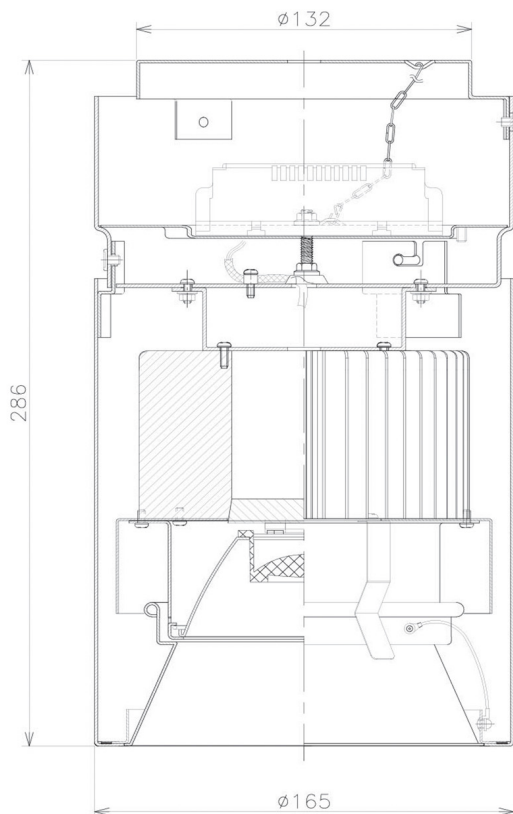

Item no. CD011-3615WW8535

Series Name: Ceiling Light

White Refractor

Installation	Direct mount
Type	Ceiling Light
Fixture wattage	36W
Beam angle	15 deg
Color Temp.	3500K
CRI	Ra>85
Luminous	2906 lm
Body	Die-cast aluminum alloy
Body finish	White
Trim finish	White
Reflector finish	White
IP Rate	IP20
Light source	COB module
Input Voltage	AC220~240V
Dimming Type	Non-Dimmable
Certificate	CE, CCC
Cut Hole	N/A

Direct Horizontal Illuminance CD011-3615WW8535

Illuminance Angle	Beam Angle	Vertical Illuminance (lx)
13°	1	93470
	2	23370
14°	1	10390
	2	5840
15°	1	3740
	2	2600
16°	1	1910
	2	1460

Weight	
42.8W	2.6kg
36.0W	2.4kg
28.5W	2.4kg