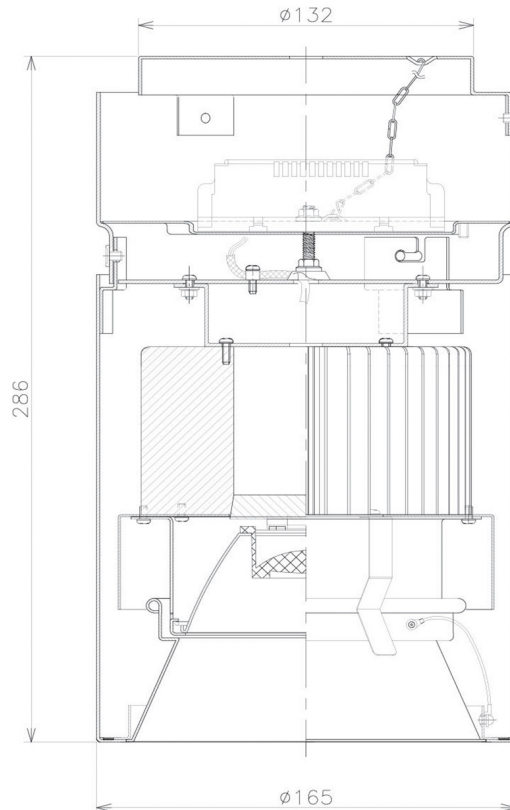

Item no. CD011-3615WW8540

Series Name: Ceiling Light

White Refractor

■ Direct Horizontal Illuminance CD011-3615WW8540

Illuminance Angle	Beam Angle	Vertical Illuminance (lx)
13°	1	95890
	2	23970
14°	1	10650
	2	5990
15°	1	3840
	2	2660
16°	1	1960
	2	1500

Installation	Direct mount
Type	
Fixture wattage	36W
Beam angle	15 deg
Color Temp.	4000K
CRI	Ra>85
Luminous	2981 lm
Body	Die-cast aluminum alloy
Body finish	White
Trim finish	White
Reflector finish	White
IP Rate	IP20
Light source	COB module
Input Voltage	AC220~240V
Dimming Type	Non-Dimmable
Certificate	CE, CCC
Cut Hole	N/A

Weight	
42.8W	2.6kg
36.0W	2.4kg
28.5W	2.4kg