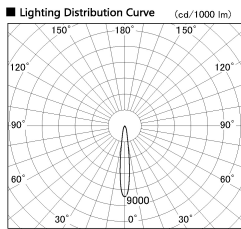

Item no. CD011-3615WW8540

Series Name: Ceiling Light

White Refractor

■ Direct Horizontal Illuminance CD011-3615WW8540

Illuminance Angle	Beam Angle	Vertical Illuminance (lx)
13°	1	95890
	2	23970
14°	1	10650
	2	5990
15°	1	3840
	2	2660
16°	1	1960
	2	1500

Installation	Direct mount
Type	
Fixture wattage	36W
Beam angle	15 deg
Color Temp.	4000K
CRI	Ra>85
Luminous	2981 lm
Body	Die-cast aluminum alloy
Body finish	White
Trim finish	White
Reflector finish	White
IP Rate	IP20
Light source	COB module
Input Voltage	AC220~240V
Dimming Type	Non-Dimmable
Certificate	CE, CCC
Cut Hole	N/A

Weight	
42.8W	2.6kg
36.0W	2.4kg
28.5W	2.4kg