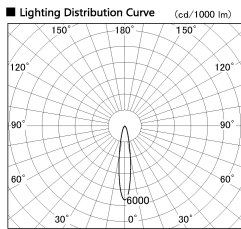

Item no. CD011-3620DW8527

Series Name: Ceiling Light

Dark Mirror Reflector

■ Direct Horizontal Illuminance CD011-3620DW8527

Illuminance Angle	Beam Angle	Vertical Illuminance (lx)
17°	17°	60790
1		15200
2000		6750
10000		3800
500		2430
2		1690
890		1240
3		950
1190		

Installation	Direct mount
Type	Ceiling Light
Fixture wattage	36W
Beam angle	15 deg
Color Temp.	2700K
CRI	Ra>85
Luminous	2713 lm
Body	Die-cast aluminum alloy
Body finish	White
Trim finish	White
Reflector finish	Dark Mirror
IP Rate	IP20
Light source	COB module
Input Voltage	AC220~240V
Dimming Type	Non-Dimmable
Certificate	CE, CCC
Cut Hole	N/A

Weight	
42.8W	2.6kg
36.0W	2.4kg
28.5W	2.4kg