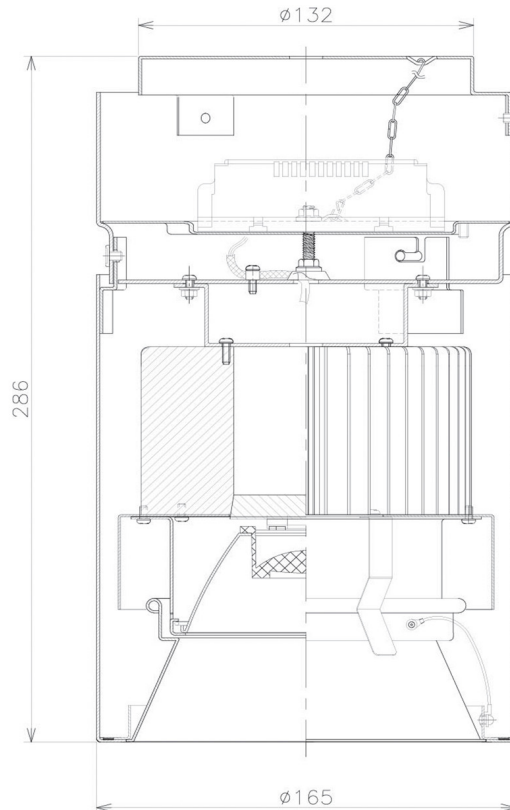

Item no. CD011-3620DW8527

Series Name: Ceiling Light

Dark Mirror Reflector

■ Direct Horizontal Illuminance CD011-3620DW8527

Illuminance Angle	Beam Angle	Vertical Illuminance (lx)
17°	17°	60790
1		15200
2000		6750
10000		3800
500		2430
2		1690
890		1240
3		950
1190		

Installation	Direct mount
Type	Ceiling Light
Fixture wattage	36W
Beam angle	15 deg
Color Temp.	2700K
CRI	Ra>85
Luminous	2713 lm
Body	Die-cast aluminum alloy
Body finish	White
Trim finish	White
Reflector finish	Dark Mirror
IP Rate	IP20
Light source	COB module
Input Voltage	AC220~240V
Dimming Type	Non-Dimmable
Certificate	CE, CCC
Cut Hole	N/A

Weight	
42.8W	2.6kg
36.0W	2.4kg
28.5W	2.4kg