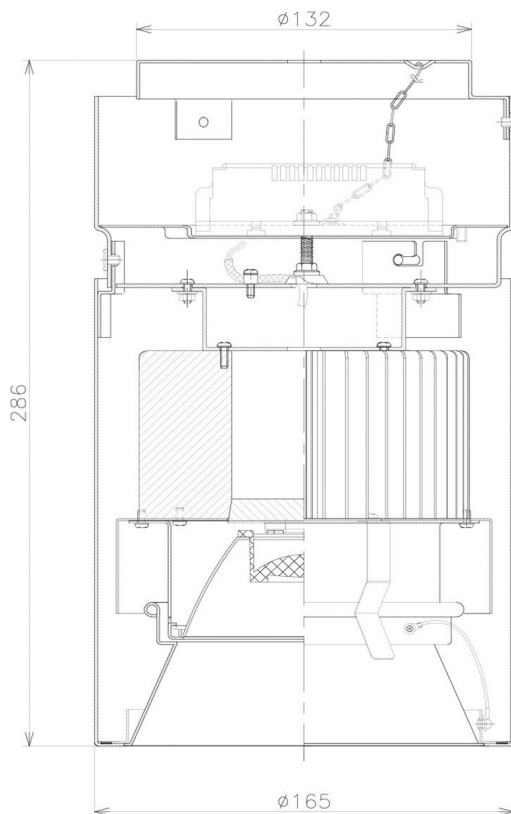

Item no. CD011-3620DW8527

Series Name: Ceiling Light

Installation	Direct mount
Type	
Fixture wattage	36W
Beam angle	15 deg
Color Temp.	2700K
CRI	Ra>85
Luminous	2713 lm
Body	Die-cast aluminum alloy
Body finish	White
Trim finish	White
Reflector finish	Dark Mirror
IP Rate	IP20
Light source	COB module
Input Voltage	AC220~240V
Dimming Type	Non-Dimmable
Certificate	CE, CCC
Cut Hole	N/A

■ Direct Horizontal Illuminance CD011-3620DW8527

Illuminance Angle	Beam Angle	Vertical Illuminance (lx)
17°	17°	60790
1		15200
2000		6750
10000		3800
5000		2430
2		1690
890		1240
3		950
1190		

Weight	
42.8W	2.6kg
36.0W	2.4kg
28.5W	2.4kg