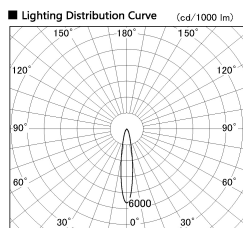

Item no. CD011-3620DW8527

Series Name: Ceiling Light

Installation	Direct mount
Type	
Fixture wattage	36W
Beam angle	15 deg
Color Temp.	2700K
CRI	Ra>85
Luminous	2713 lm
Body	Die-cast aluminum alloy
Body finish	White
Trim finish	White
Reflector finish	Dark Mirror
IP Rate	IP20
Light source	COB module
Input Voltage	AC220~240V
Dimming Type	Non-Dimmable
Certificate	CE, CCC
Cut Hole	N/A

■ Direct Horizontal Illuminance CD011-3620DW8527

Illuminance Angle	Beam Angle	Vertical Illuminance (lx)
17°	17°	60790
1		15200
2000		6750
10000		3800
5000		2430
2		1690
890		1240
3		950
1190		

Weight	
42.8W	2.6kg
36.0W	2.4kg
28.5W	2.4kg