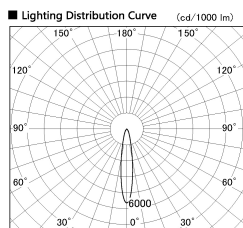

Item no. CD011-3620DW8530

Series Name: Ceiling Light

Installation	Direct mount
Type	Ceiling Light
Fixture wattage	36W
Beam angle	15 deg
Color Temp.	3000K
CRI	Ra>85
Luminous	2828 lm
Body	Die-cast aluminum alloy
Body finish	White
Trim finish	White
Reflector finish	Dark Mirror
IP Rate	IP20
Light source	COB module
Input Voltage	AC220~240V
Dimming Type	Non-Dimmable
Certificate	CE, CCC
Cut Hole	N/A

Direct Horizontal Illuminance CD011-3620DW8530

Illuminance Angle	Beam Angle	Vertical Illuminance (lx)
17°	17°	63370
1		15840
2		7040
3		3960
500		2530
890		1760
1190		1290
m	1 0 1 2	990

Weight	
42.8W	2.6kg
36.0W	2.4kg
28.5W	2.4kg