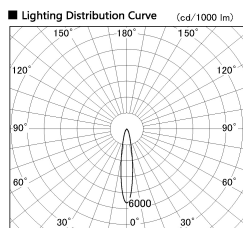

Item no. CD011-3620DW8530

Series Name: Ceiling Light

Installation	Direct mount
Type	
Fixture wattage	36W
Beam angle	15 deg
Color Temp.	3000K
CRI	Ra>85
Luminous	2828 lm
Body	Die-cast aluminum alloy
Body finish	White
Trim finish	White
Reflector finish	Dark Mirror
IP Rate	IP20
Light source	COB module
Input Voltage	AC220~240V
Dimming Type	Non-Dimmable
Certificate	CE, CCC
Cut Hole	N/A

Direct Horizontal Illuminance CD011-3620DW8530

Illuminance Angle	Beam Angle	Vertical Illuminance (lx)
17°	17°	63370
1		15840
2		7040
3		3960
500		2530
890		1760
1190		1290
m	1 0 1 2	990

Weight	
42.8W	2.6kg
36.0W	2.4kg
28.5W	2.4kg