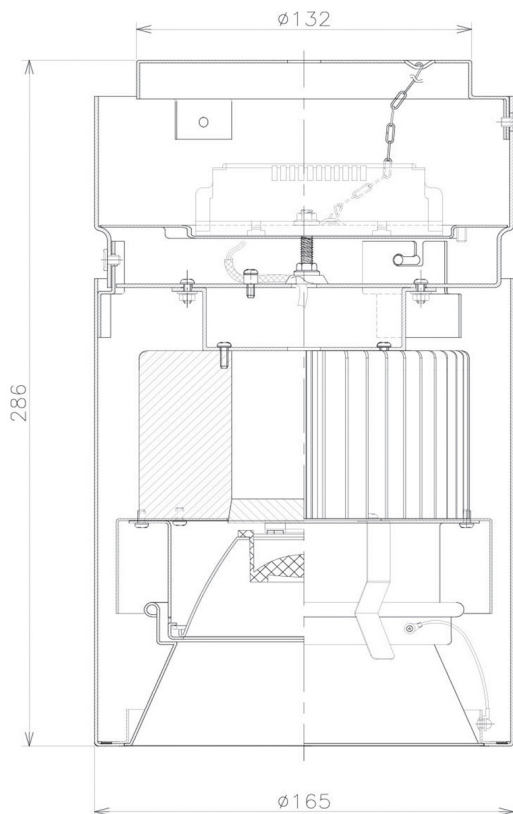

Item no. CD011-3620DW8530

Series Name: Ceiling Light

Installation	Direct mount
Type	Ceiling Light
Fixture wattage	36W
Beam angle	15 deg
Color Temp.	3000K
CRI	Ra>85
Luminous	2828 lm
Body	Die-cast aluminum alloy
Body finish	White
Trim finish	White
Reflector finish	Dark Mirror
IP Rate	IP20
Light source	COB module
Input Voltage	AC220~240V
Dimming Type	Non-Dimmable
Certificate	CE, CCC
Cut Hole	N/A

Direct Horizontal Illuminance CD011-3620DW8530

Illuminance Angle	Beam Angle	Vertical Illuminance (lx)
17°	17°	63370
1		15840
2		7040
3		3960
500		2530
890		1760
1190		1290
m	1 0 1 2	990

Weight	
42.8W	2.6kg
36.0W	2.4kg
28.5W	2.4kg