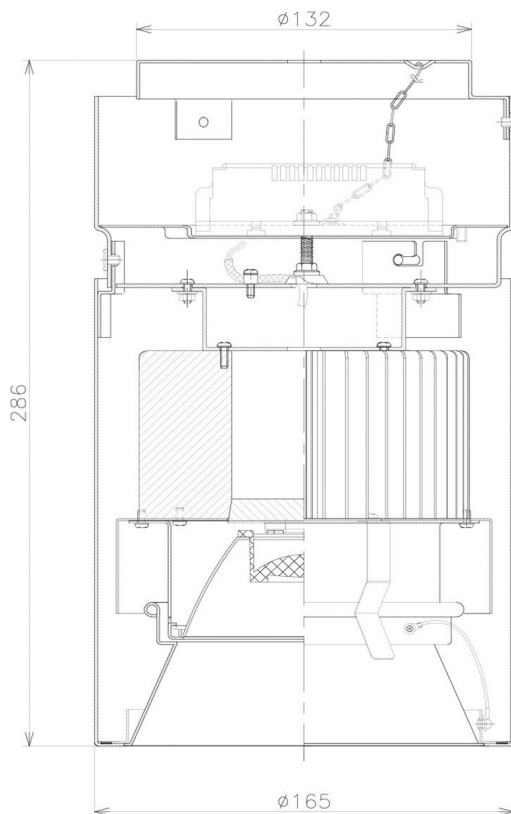

Item no. CD011-3620DW8530

Series Name: Ceiling Light

Installation	Direct mount
Type	
Fixture wattage	36W
Beam angle	15 deg
Color Temp.	3000K
CRI	Ra>85
Luminous	2828 lm
Body	Die-cast aluminum alloy
Body finish	White
Trim finish	White
Reflector finish	Dark Mirror
IP Rate	IP20
Light source	COB module
Input Voltage	AC220~240V
Dimming Type	Non-Dimmable
Certificate	CE, CCC
Cut Hole	N/A

Direct Horizontal Illuminance CD011-3620DW8530

Illuminance Angle	Beam Angle	Vertical Illuminance (lx)
17°	17°	63370
1		15840
2		7040
3		3960
500		2530
890		1760
1190		1290
m	1 0 1 2	990

Weight	
42.8W	2.6kg
36.0W	2.4kg
28.5W	2.4kg