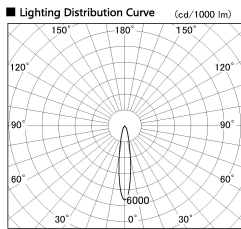

Item no. CD011-3620DW8535

Series Name: Ceiling Light

Dark Mirror Reflector

■ Direct Horizontal Illuminance CD011-3620DW8535

Illuminance Angle	Beam Angle	Vertical Illuminance (lx)
17°	17°	64400
1		16100
290		7160
1		4030
500		2580
2		1790
890		1310
3		1010
1190		0
m	1 0 1 2	

Installation	Direct mount
Type	Ceiling Light
Fixture wattage	36W
Beam angle	15 deg
Color Temp.	3500K
CRI	Ra>85
Luminous	2874 lm
Body	Die-cast aluminum alloy
Body finish	White
Trim finish	White
Reflector finish	Dark Mirror
IP Rate	IP20
Light source	COB module
Input Voltage	AC220~240V
Dimming Type	Non-Dimmable
Certificate	CE, CCC
Cut Hole	N/A

Weight	
42.8W	2.6kg
36.0W	2.4kg
28.5W	2.4kg