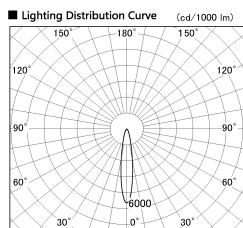

Item no. CD011-3620DW8535

Series Name: Ceiling Light

Dark Mirror Reflector

Installation	Direct mount
Type	
Fixture wattage	36W
Beam angle	15 deg
Color Temp.	3500K
CRI	Ra>85
Luminous	2874 lm
Body	Die-cast aluminum alloy
Body finish	White
Trim finish	White
Reflector finish	Dark Mirror
IP Rate	IP20
Light source	COB module
Input Voltage	AC220~240V
Dimming Type	Non-Dimmable
Certificate	CE, CCC
Cut Hole	N/A

Direct Horizontal Illuminance CD011-3620DW8535

Illuminance Angle	Beam Angle	Vertical Illuminance (lx)
17°	17°	64400
1		16100
2		7160
3		4030
500		2580
890		1790
1190		1310
m	1 0 1 2	1010

Weight	
42.8W	2.6kg
36.0W	2.4kg
28.5W	2.4kg