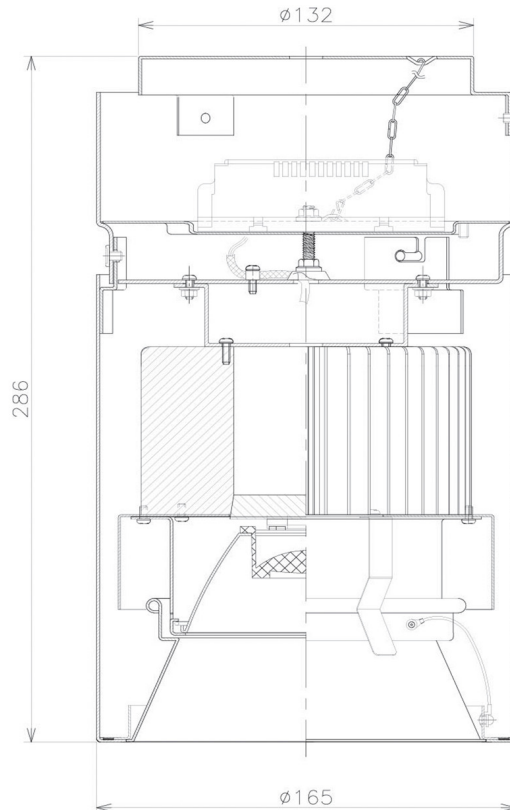

Item no. CD011-3620DW8535

Series Name: Ceiling Light

Dark Mirror Reflector

■ Direct Horizontal Illuminance CD011-3620DW8535

Illuminance Angle	Beam Angle	Vertical Illuminance (lx)
17°	17°	64400
1		16100
290		7160
1		4030
500		2580
2		1790
890		1310
3		1010
1190		0
m	1 0 1 2	

Installation	Direct mount
Type	Ceiling Light
Fixture wattage	36W
Beam angle	15 deg
Color Temp.	3500K
CRI	Ra>85
Luminous	2874 lm
Body	Die-cast aluminum alloy
Body finish	White
Trim finish	White
Reflector finish	Dark Mirror
IP Rate	IP20
Light source	COB module
Input Voltage	AC220~240V
Dimming Type	Non-Dimmable
Certificate	CE, CCC
Cut Hole	N/A

Weight	
42.8W	2.6kg
36.0W	2.4kg
28.5W	2.4kg