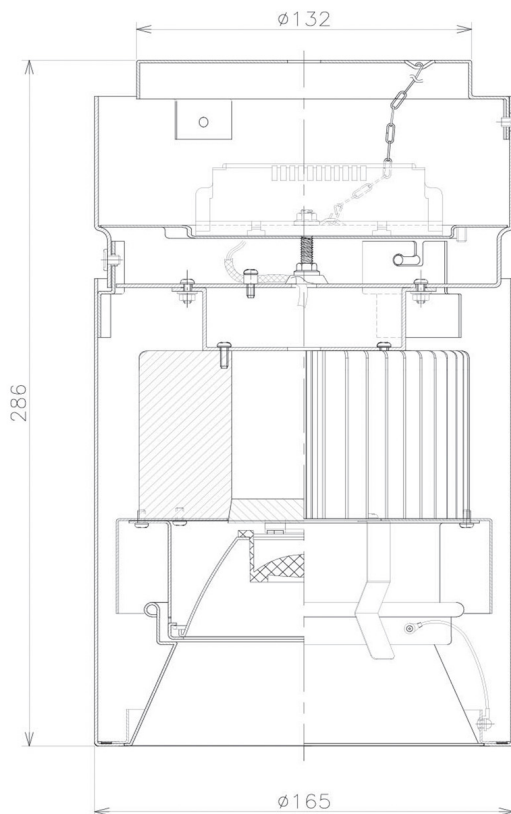

Item no. CD011-3620DW8535

Series Name: Ceiling Light

Dark Mirror Reflector

Installation	Direct mount
Type	
Fixture wattage	36W
Beam angle	15 deg
Color Temp.	3500K
CRI	Ra>85
Luminous	2874 lm
Body	Die-cast aluminum alloy
Body finish	White
Trim finish	White
Reflector finish	Dark Mirror
IP Rate	IP20
Light source	COB module
Input Voltage	AC220~240V
Dimming Type	Non-Dimmable
Certificate	CE, CCC
Cut Hole	N/A

Direct Horizontal Illuminance CD011-3620DW8535

Illuminance Angle	Beam Angle	Vertical Illuminance (lx)
17°	17°	64400
1		16100
2		7160
3		4030
500		2580
890		1790
1190		1310
m	1 0 1 2	1010

Weight	
42.8W	2.6kg
36.0W	2.4kg
28.5W	2.4kg