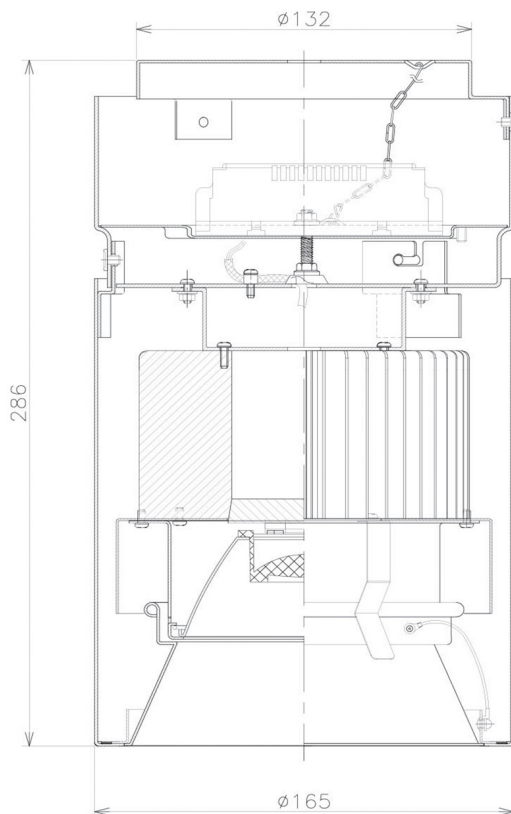

Item no. CD011-3620MW8530

Series Name: Ceiling Light

Installation	Direct mount
Type	Ceiling Light
Fixture wattage	36W
Beam angle	15 deg
Color Temp.	3000K
CRI	Ra>85
Luminous	2977 lm
Body	Die-cast aluminum alloy
Body finish	White
Trim finish	White
Reflector finish	Mirror
IP Rate	IP20
Light source	COB module
Input Voltage	AC220~240V
Dimming Type	Non-Dimmable
Certificate	CE, CCC
Cut Hole	N/A

■ Direct Horizontal Illuminance CD011-3620MW8530

φ	Illuminance Angle	Beam Angle	Vertical Illuminance (lx)
	17°	17°	66710
290			16680
			7410
500			4170
			2670
890			1850
			1360
1190			1040

Weight	
42.8W	2.6kg
36.0W	2.4kg
28.5W	2.4kg