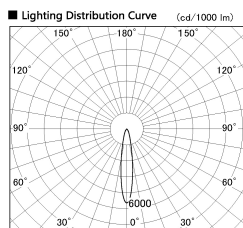

Item no. CD011-3620MW8530

Series Name: Ceiling Light

Installation	Direct mount
Type	Ceiling Light
Fixture wattage	36W
Beam angle	15 deg
Color Temp.	3000K
CRI	Ra>85
Luminous	2977 lm
Body	Die-cast aluminum alloy
Body finish	White
Trim finish	White
Reflector finish	Mirror
IP Rate	IP20
Light source	COB module
Input Voltage	AC220~240V
Dimming Type	Non-Dimmable
Certificate	CE, CCC
Cut Hole	N/A

■ Direct Horizontal Illuminance CD011-3620MW8530

φ	Illuminance Angle	Beam Angle	Vertical Illuminance (lx)
	17°	17°	66710
290			16680
			7410
500			4170
			2670
890			1850
			1360
1190			1040

Weight	
42.8W	2.6kg
36.0W	2.4kg
28.5W	2.4kg