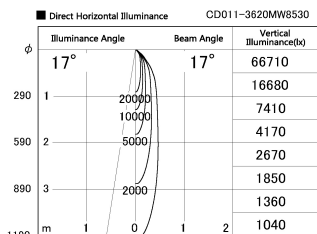

Item no. CD011-3620MW8530

Series Name: Ceiling Light

Installation	Direct mount
Type	
Fixture wattage	36W
Beam angle	15 deg
Color Temp.	3000K
CRI	Ra>85
Luminous	2977 lm
Body	Die-cast aluminum alloy
Body finish	White
Trim finish	White
Reflector finish	Mirror
IP Rate	IP20
Light source	COB module
Input Voltage	AC220~240V
Dimming Type	Non-Dimmable
Certificate	CE, CCC
Cut Hole	N/A

Weight	
42.8W	2.6kg
36.0W	2.4kg
28.5W	2.4kg