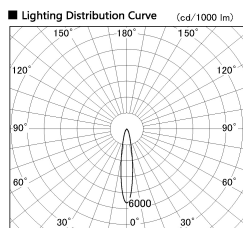

Item no. CD011-3620MW8530

Series Name: Ceiling Light

Installation	Direct mount
Type	
Fixture wattage	36W
Beam angle	15 deg
Color Temp.	3000K
CRI	Ra>85
Luminous	2977 lm
Body	Die-cast aluminum alloy
Body finish	White
Trim finish	White
Reflector finish	Mirror
IP Rate	IP20
Light source	COB module
Input Voltage	AC220~240V
Dimming Type	Non-Dimmable
Certificate	CE, CCC
Cut Hole	N/A

Weight	
42.8W	2.6kg
36.0W	2.4kg
28.5W	2.4kg