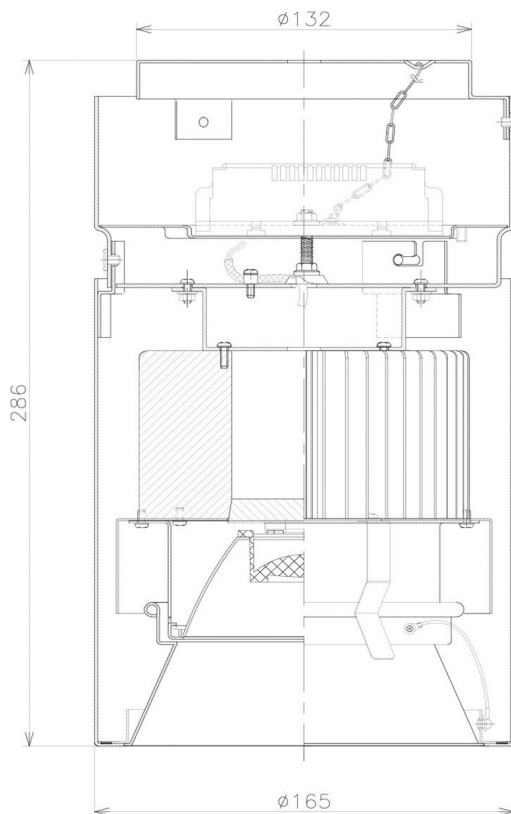

Item no. CD011-3620MW8530

Series Name: Ceiling Light

Installation	Direct mount
Type	
Fixture wattage	36W
Beam angle	15 deg
Color Temp.	3000K
CRI	Ra>85
Luminous	2977 lm
Body	Die-cast aluminum alloy
Body finish	White
Trim finish	White
Reflector finish	Mirror
IP Rate	IP20
Light source	COB module
Input Voltage	AC220~240V
Dimming Type	Non-Dimmable
Certificate	CE, CCC
Cut Hole	N/A

Weight	
42.8W	2.6kg
36.0W	2.4kg
28.5W	2.4kg