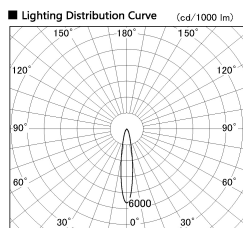

Item no. CD011-3620MW8535

Series Name: Ceiling Light

Installation	Direct mount
Type	
Fixture wattage	36W
Beam angle	15 deg
Color Temp.	3500K
CRI	Ra>85
Luminous	3025 lm
Body	Die-cast aluminum alloy
Body finish	White
Trim finish	White
Reflector finish	Mirror
IP Rate	IP20
Light source	COB module
Input Voltage	AC220~240V
Dimming Type	Non-Dimmable
Certificate	CE, CCC
Cut Hole	N/A

■ Direct Horizontal Illuminance CD011-3620MW8535

Illuminance Angle	Beam Angle	Vertical Illuminance (lx)
17°	17°	67790
1		16950
2		7530
3		4240
500		2710
890		1880
1190		1380
m	1 0 1 2	1060

Weight	
42.8W	2.6kg
36.0W	2.4kg
28.5W	2.4kg