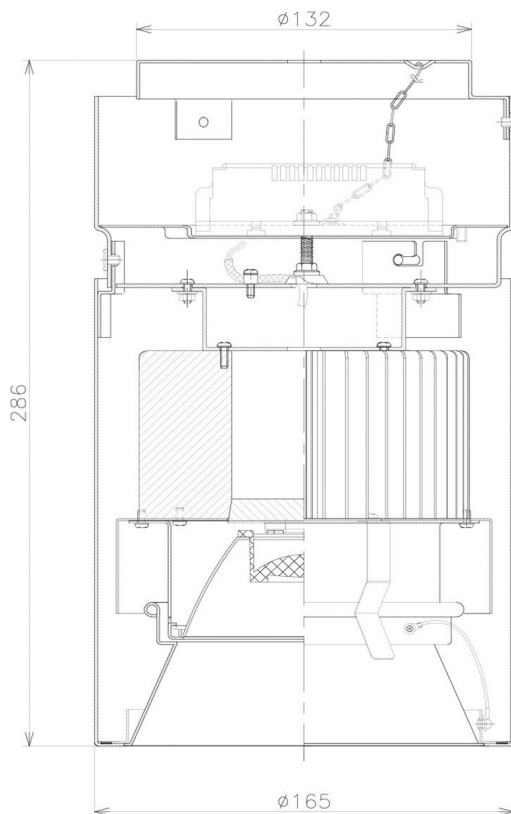

Item no. CD011-3620MW8535

Series Name: Ceiling Light

Installation	Direct mount
Type	
Fixture wattage	36W
Beam angle	15 deg
Color Temp.	3500K
CRI	Ra>85
Luminous	3025 lm
Body	Die-cast aluminum alloy
Body finish	White
Trim finish	White
Reflector finish	Mirror
IP Rate	IP20
Light source	COB module
Input Voltage	AC220~240V
Dimming Type	Non-Dimmable
Certificate	CE, CCC
Cut Hole	N/A

■ Direct Horizontal Illuminance CD011-3620MW8535

Illuminance Angle	Beam Angle	Vertical Illuminance (lx)
17°	17°	67790
1		16950
2		7530
3		4240
500		2710
890		1880
1190		1380
m	1 0 1 2	1060

Weight	
42.8W	2.6kg
36.0W	2.4kg
28.5W	2.4kg