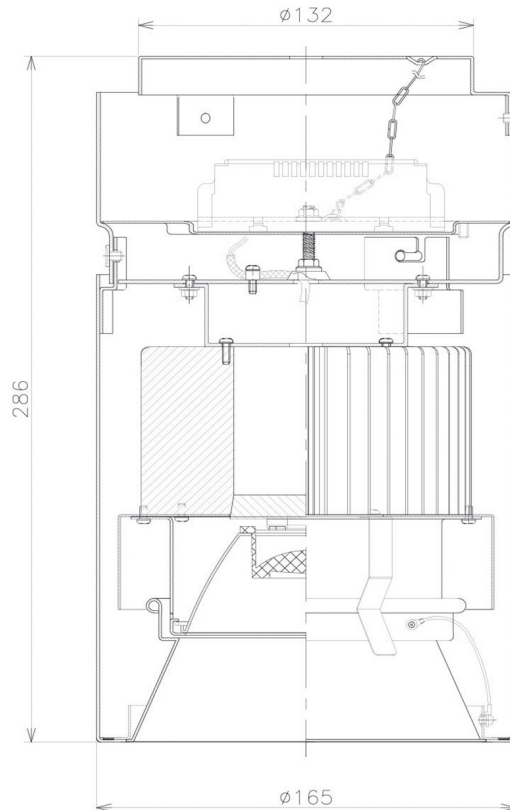

Item no. CD011-3620MW8535

Series Name: Ceiling Light

■ Direct Horizontal Illuminance CD011-3620MW8535

Illuminance Angle	Beam Angle	Vertical Illuminance (lx)
17°	17°	67790
1		16950
2		7530
3		4240
500		2710
890		1880
1190		1380
m	1 0 1 2	1060

Installation	Direct mount
Type	Ceiling Light
Fixture wattage	36W
Beam angle	15 deg
Color Temp.	3500K
CRI	Ra>85
Luminous	3025 lm
Body	Die-cast aluminum alloy
Body finish	White
Trim finish	White
Reflector finish	Mirror
IP Rate	IP20
Light source	COB module
Input Voltage	AC220~240V
Dimming Type	Non-Dimmable
Certificate	CE, CCC
Cut Hole	N/A

Weight	
42.8W	2.6kg
36.0W	2.4kg
28.5W	2.4kg