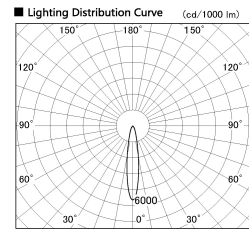

Item no. CD011-3620MW8535

Series Name: Ceiling Light

■ Direct Horizontal Illuminance CD011-3620MW8535

Illuminance Angle	Beam Angle	Vertical Illuminance (lx)
17°	17°	67790
1		16950
2		7530
3		4240
500		2710
890		1880
1190		1380
m	1 0 1 2	1060

Installation	Direct mount
Type	Ceiling Light
Fixture wattage	36W
Beam angle	15 deg
Color Temp.	3500K
CRI	Ra>85
Luminous	3025 lm
Body	Die-cast aluminum alloy
Body finish	White
Trim finish	White
Reflector finish	Mirror
IP Rate	IP20
Light source	COB module
Input Voltage	AC220~240V
Dimming Type	Non-Dimmable
Certificate	CE, CCC
Cut Hole	N/A

Weight	
42.8W	2.6kg
36.0W	2.4kg
28.5W	2.4kg