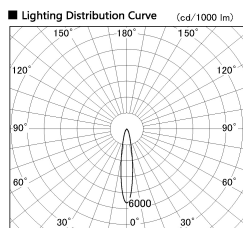

Item no. CD011-3620MW8540

Series Name: Ceiling Light

Installation	Direct mount
Type	
Fixture wattage	36W
Beam angle	15 deg
Color Temp.	4000K
CRI	Ra>85
Luminous	3054 lm
Body	Die-cast aluminum alloy
Body finish	White
Trim finish	White
Reflector finish	Mirror
IP Rate	IP20
Light source	COB module
Input Voltage	AC220~240V
Dimming Type	Non-Dimmable
Certificate	CE, CCC
Cut Hole	N/A

■ Direct Horizontal Illuminance CD011-3620MW8540

φ	Illuminance Angle	Beam Angle	Vertical Illuminance (lx)
	17°	17°	68440
290			17110
			7600
500			4280
			2740
890			1900
			1400
1190			1070

Weight	
42.8W	2.6kg
36.0W	2.4kg
28.5W	2.4kg