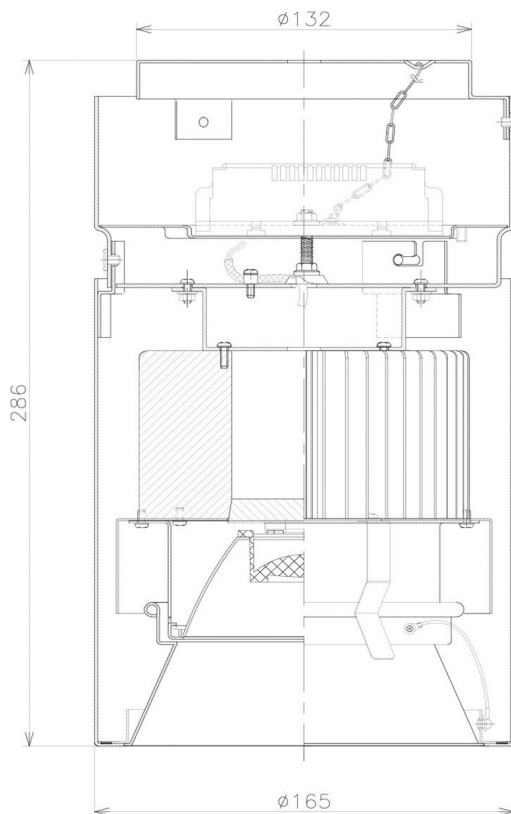

Item no. CD011-3620MW8540

Series Name: Ceiling Light

Installation	Direct mount
Type	
Fixture wattage	36W
Beam angle	15 deg
Color Temp.	4000K
CRI	Ra>85
Luminous	3054 lm
Body	Die-cast aluminum alloy
Body finish	White
Trim finish	White
Reflector finish	Mirror
IP Rate	IP20
Light source	COB module
Input Voltage	AC220~240V
Dimming Type	Non-Dimmable
Certificate	CE, CCC
Cut Hole	N/A

■ Direct Horizontal Illuminance CD011-3620MW8540

φ	Illuminance Angle	Beam Angle	Vertical Illuminance (lx)
	17°	17°	68440
290			17110
			7600
500			4280
			2740
890			1900
			1400
1190			1070

Weight	
42.8W	2.6kg
36.0W	2.4kg
28.5W	2.4kg