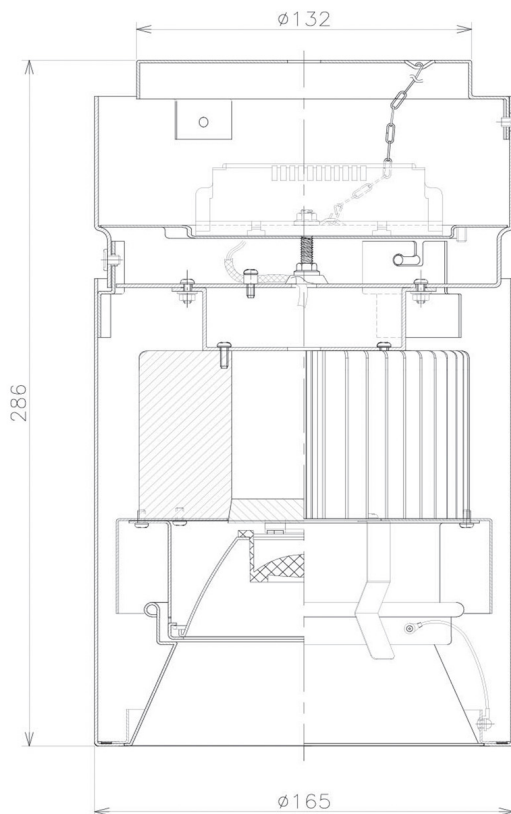

Item no. CD011-3620WW8530

Series Name: Ceiling Light

White Refractor

Installation	Direct mount
Type	
Fixture wattage	36W
Beam angle	15 deg
Color Temp.	3000K
CRI	Ra>85
Luminous	2977 lm
Body	Die-cast aluminum alloy
Body finish	White
Trim finish	White
Reflector finish	White
IP Rate	IP20
Light source	COB module
Input Voltage	AC220~240V
Dimming Type	Non-Dimmable
Certificate	CE, CCC
Cut Hole	N/A

Direct Horizontal Illuminance CD011-3620WW8530

Illuminance Angle	Beam Angle	Vertical Illuminance (lx)
17°	17°	66710
1		16680
2		7410
3		4170
500		2670
890		1850
1190		1360
m	1 0 1 2	1040

Weight	
42.8W	2.6kg
36.0W	2.4kg
28.5W	2.4kg