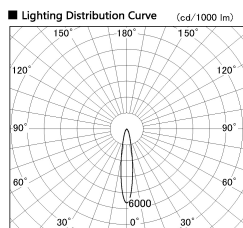

Item no. CD011-3620WW8530

Series Name: Ceiling Light

White Refractor

Installation	Direct mount
Type	
Fixture wattage	36W
Beam angle	15 deg
Color Temp.	3000K
CRI	Ra>85
Luminous	2977 lm
Body	Die-cast aluminum alloy
Body finish	White
Trim finish	White
Reflector finish	White
IP Rate	IP20
Light source	COB module
Input Voltage	AC220~240V
Dimming Type	Non-Dimmable
Certificate	CE, CCC
Cut Hole	N/A

Direct Horizontal Illuminance CD011-3620WW8530

Illuminance Angle	Beam Angle	Vertical Illuminance (lx)
17°	17°	66710
1		16680
2		7410
3		4170
500		2670
890		1850
1190		1360
m	1 0 1 2	1040

Weight	
42.8W	2.6kg
36.0W	2.4kg
28.5W	2.4kg