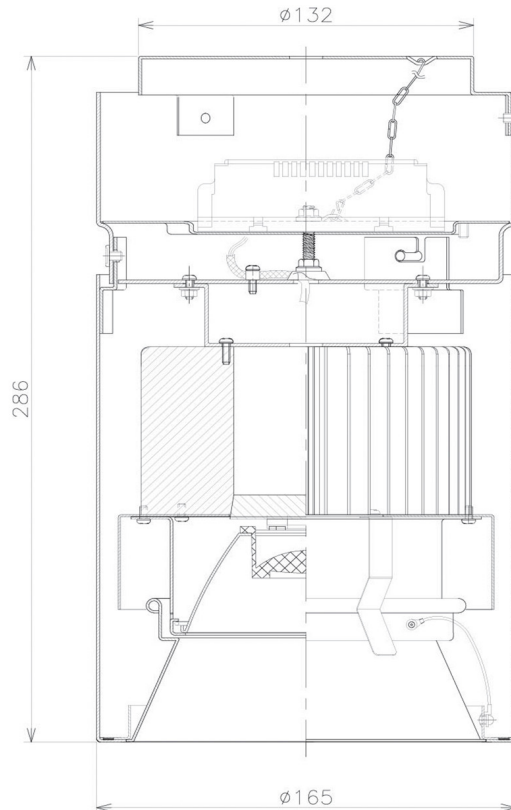

Item no. CD011-3620WW8535

Series Name: Ceiling Light

White Refractor

■ Direct Horizontal Illuminance CD011-3620WW8535

Illuminance Angle	Beam Angle	Vertical Illuminance (lx)
17°	17°	67790
1		16950
2		7530
500		4240
2		2710
890		1880
3		1380
m	1 0 1 2	1060

Installation	Direct mount
Type	Ceiling Light
Fixture wattage	36W
Beam angle	15 deg
Color Temp.	3500K
CRI	Ra>85
Luminous	3025 lm
Body	Die-cast aluminum alloy
Body finish	White
Trim finish	White
Reflector finish	White
IP Rate	IP20
Light source	COB module
Input Voltage	AC220~240V
Dimming Type	Non-Dimmable
Certificate	CE, CCC
Cut Hole	N/A

Weight	
42.8W	2.6kg
36.0W	2.4kg
28.5W	2.4kg