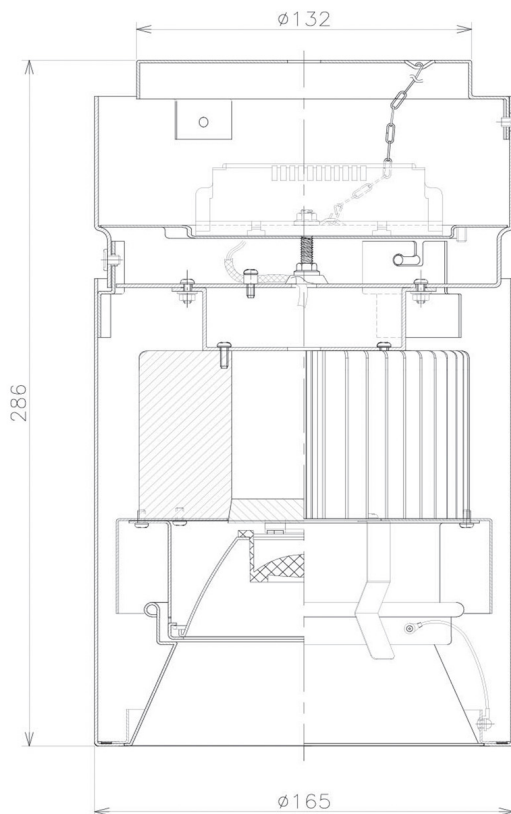

Item no. CD011-3620WW8535

Series Name: Ceiling Light

White Refractor

Installation	Direct mount
Type	
Fixture wattage	36W
Beam angle	15 deg
Color Temp.	3500K
CRI	Ra>85
Luminous	3025 lm
Body	Die-cast aluminum alloy
Body finish	White
Trim finish	White
Reflector finish	White
IP Rate	IP20
Light source	COB module
Input Voltage	AC220~240V
Dimming Type	Non-Dimmable
Certificate	CE, CCC
Cut Hole	N/A

Direct Horizontal Illuminance CD011-3620WW8535

Illuminance Angle	Beam Angle	Vertical Illuminance (lx)
17°	17°	67790
1		16950
2		7530
3		4240
500		2710
890		1880
1190		1380
m	1 0 1 2	1060

Weight	
42.8W	2.6kg
36.0W	2.4kg
28.5W	2.4kg