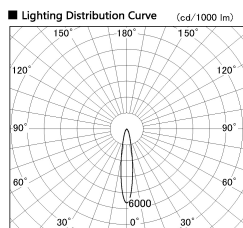

Item no. CD011-3620WW8535

Series Name: Ceiling Light

White Refractor

Installation	Direct mount
Type	
Fixture wattage	36W
Beam angle	15 deg
Color Temp.	3500K
CRI	Ra>85
Luminous	3025 lm
Body	Die-cast aluminum alloy
Body finish	White
Trim finish	White
Reflector finish	White
IP Rate	IP20
Light source	COB module
Input Voltage	AC220~240V
Dimming Type	Non-Dimmable
Certificate	CE, CCC
Cut Hole	N/A

Direct Horizontal Illuminance CD011-3620WW8535

Illuminance Angle	Beam Angle	Vertical Illuminance (lx)
17°	17°	67790
1		16950
2		7530
3		4240
500		2710
890		1880
1190		1380
m	1 0 1 2	1060

Weight	
42.8W	2.6kg
36.0W	2.4kg
28.5W	2.4kg