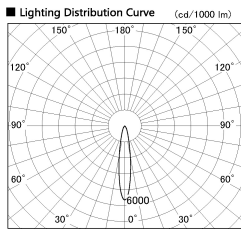

Item no. CD011-3620WW8535

Series Name: Ceiling Light

White Refractor

■ Direct Horizontal Illuminance CD011-3620WW8535

Illuminance Angle	Beam Angle	Vertical Illuminance (lx)
17°	17°	67790
1		16950
2		7530
500		4240
2		2710
890		1880
3		1380
m	1 0 1 2	1060

Installation	Direct mount
Type	Ceiling Light
Fixture wattage	36W
Beam angle	15 deg
Color Temp.	3500K
CRI	Ra>85
Luminous	3025 lm
Body	Die-cast aluminum alloy
Body finish	White
Trim finish	White
Reflector finish	White
IP Rate	IP20
Light source	COB module
Input Voltage	AC220~240V
Dimming Type	Non-Dimmable
Certificate	CE, CCC
Cut Hole	N/A

Weight	
42.8W	2.6kg
36.0W	2.4kg
28.5W	2.4kg