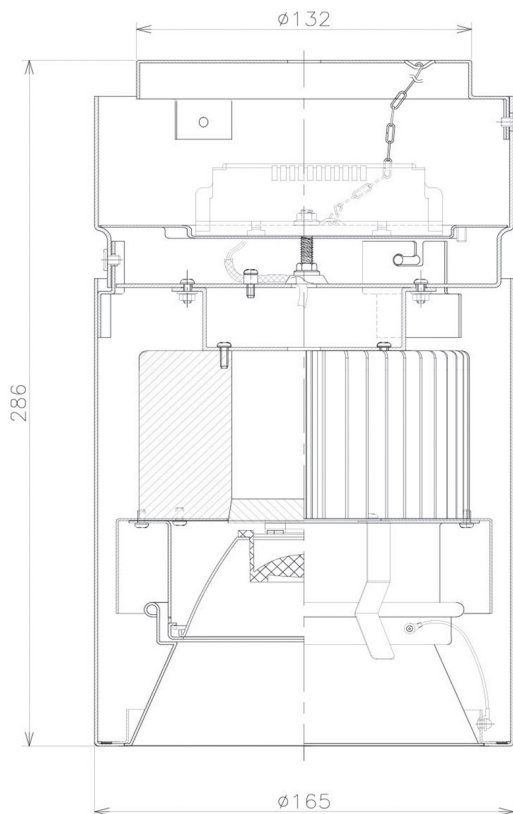

Item no. CD011-3620WW8540

Series Name: Ceiling Light

White Refractor

Installation	Direct mount
Type	Ceiling Light
Fixture wattage	36W
Beam angle	15 deg
Color Temp.	4000K
CRI	Ra>85
Luminous	3054 lm
Body	Die-cast aluminum alloy
Body finish	White
Trim finish	White
Reflector finish	White
IP Rate	IP20
Light source	COB module
Input Voltage	AC220~240V
Dimming Type	Non-Dimmable
Certificate	CE, CCC
Cut Hole	N/A

Direct Horizontal Illuminance CD011-3620WW8540

Illuminance Angle	Beam Angle	Vertical Illuminance (lx)
17°	17°	68440
1		17110
2		7600
3		4280
500		2740
890		1900
1190		1400
m	1 0 1 2	1070

Weight	
42.8W	2.6kg
36.0W	2.4kg
28.5W	2.4kg