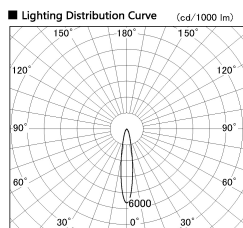

Item no. CD011-3620WW8540

Series Name: Ceiling Light

White Refractor

Installation	Direct mount
Type	
Fixture wattage	36W
Beam angle	15 deg
Color Temp.	4000K
CRI	Ra>85
Luminous	3054 lm
Body	Die-cast aluminum alloy
Body finish	White
Trim finish	White
Reflector finish	White
IP Rate	IP20
Light source	COB module
Input Voltage	AC220~240V
Dimming Type	Non-Dimmable
Certificate	CE, CCC
Cut Hole	N/A

■ Direct Horizontal Illuminance CD011-3620WW8540

Illuminance Angle	Beam Angle	Vertical Illuminance(lx)
17°	17°	68440
1		17110
20000		7600
10000		4280
5000		2740
2		1900
890		1400
3		1070
1190		
m	1 0 1 2	

Weight	
42.8W	2.6kg
36.0W	2.4kg
28.5W	2.4kg