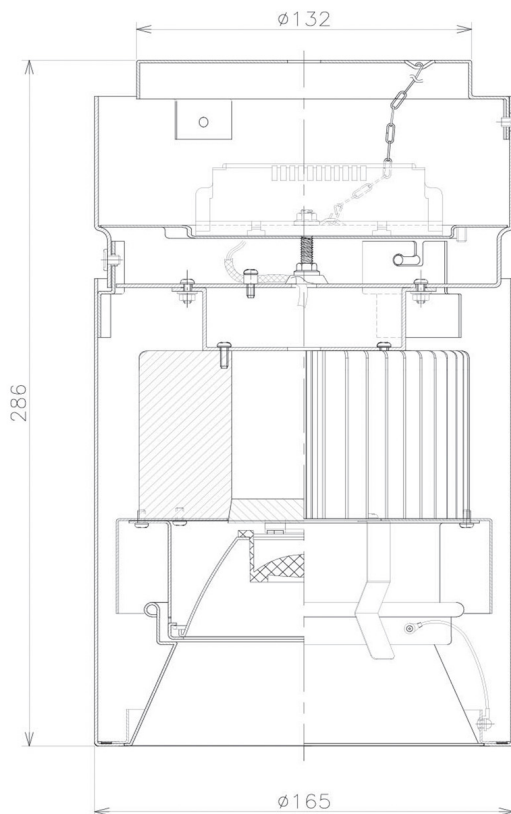

Item no. CD011-3620WW8540

Series Name: Ceiling Light

White Refractor

Installation	Direct mount
Type	
Fixture wattage	36W
Beam angle	15 deg
Color Temp.	4000K
CRI	Ra>85
Luminous	3054 lm
Body	Die-cast aluminum alloy
Body finish	White
Trim finish	White
Reflector finish	White
IP Rate	IP20
Light source	COB module
Input Voltage	AC220~240V
Dimming Type	Non-Dimmable
Certificate	CE, CCC
Cut Hole	N/A

■ Direct Horizontal Illuminance CD011-3620WW8540

Illuminance Angle	Beam Angle	Vertical Illuminance(lx)
17°	17°	68440
1		17110
20000		7600
10000		4280
5000		2740
2		1900
890		1400
3		1070
1190		
m	1 0 1 2	

Weight	
42.8W	2.6kg
36.0W	2.4kg
28.5W	2.4kg