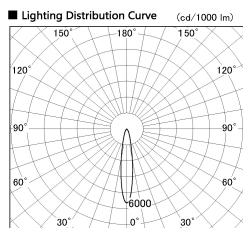

Item no. CD011-3620WW8540

Series Name: Ceiling Light

White Refractor

Installation	Direct mount
Type	Ceiling Light
Fixture wattage	36W
Beam angle	15 deg
Color Temp.	4000K
CRI	Ra>85
Luminous	3054 lm
Body	Die-cast aluminum alloy
Body finish	White
Trim finish	White
Reflector finish	White
IP Rate	IP20
Light source	COB module
Input Voltage	AC220~240V
Dimming Type	Non-Dimmable
Certificate	CE, CCC
Cut Hole	N/A

Direct Horizontal Illuminance CD011-3620WW8540

Illuminance Angle	Beam Angle	Vertical Illuminance (lx)
17°	17°	68440
1		17110
2		7600
3		4280
500		2740
890		1900
1190		1400
m	1 0 1 2	1070

Weight	
42.8W	2.6kg
36.0W	2.4kg
28.5W	2.4kg