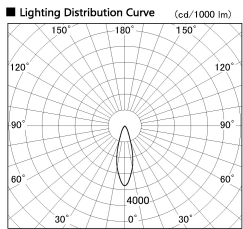

Item no. CD011-3630DW8527

Series Name: Ceiling Light

Dark Mirror Reflector

Direct Horizontal Illuminance CD011-3630DW8527		
Illuminance Angle	Beam Angle	Vertical Illuminance (lx)
27°	29°	31510
1		7880
2		3500
3		1970
4		1260
6		880
9		640
12		490
19.2		490

Installation	Direct mount
Type	Ceiling Light
Fixture wattage	36W
Beam angle	30 deg
Color Temp.	2700K
CRI	Ra>85
Luminous	2615 lm
Body	Die-cast aluminum alloy
Body finish	White
Trim finish	White
Reflector finish	Dark Mirror
IP Rate	IP20
Light source	COB module
Input Voltage	AC220~240V
Dimming Type	Non-Dimmable
Certificate	CE, CCC
Cut Hole	N/A

Weight	
42.8W	2.6kg
36.0W	2.4kg
28.5W	2.4kg