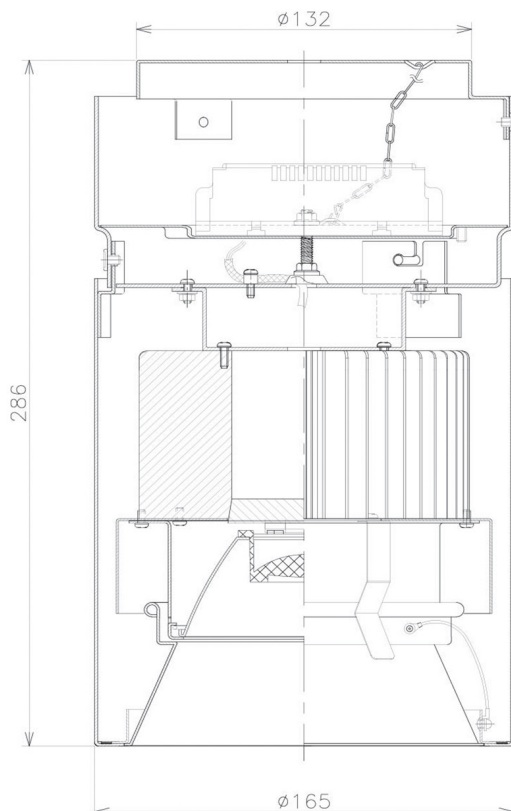

Item no. CD011-3630DW8527

Series Name: Ceiling Light

Dark Mirror Reflector

Installation	Direct mount
Type	
Fixture wattage	36W
Beam angle	30 deg
Color Temp.	2700K
CRI	Ra>85
Luminous	2615 lm
Body	Die-cast aluminum alloy
Body finish	White
Trim finish	White
Reflector finish	Dark Mirror
IP Rate	IP20
Light source	COB module
Input Voltage	AC220~240V
Dimming Type	Non-Dimmable
Certificate	CE, CCC
Cut Hole	N/A

Direct Horizontal Illuminance CD011-3630DW8527

Illuminance Angle	Beam Angle	Vertical Illuminance (lx)
27°	29°	31510
		7880
		3500
		1970
		1260
		880
		640
		490

Weight	
42.8W	2.6kg
36.0W	2.4kg
28.5W	2.4kg