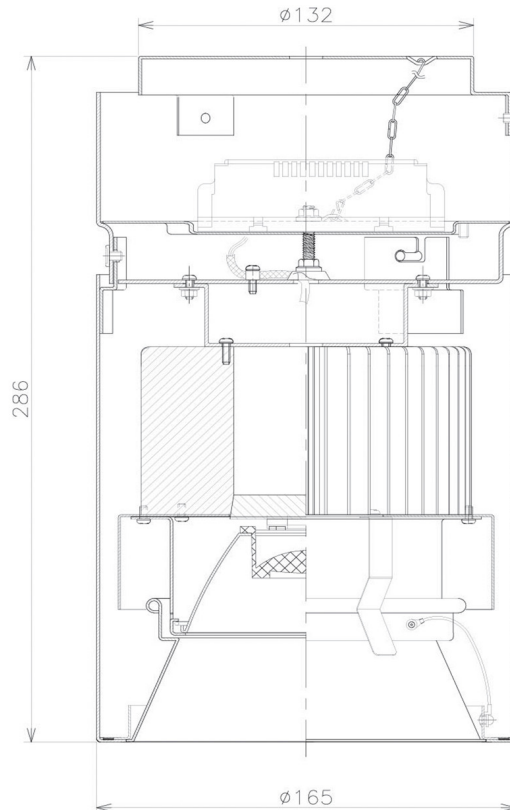

Item no. CD011-3630DW8527

Series Name: Ceiling Light

Dark Mirror Reflector

Direct Horizontal Illuminance CD011-3630DW8527		
Illuminance Angle	Beam Angle	Vertical Illuminance (lx)
27°	29°	31510
1		7880
2		3500
3		1970
4		1260
6		880
9		640
12		490
19.2		490

Installation	Direct mount
Type	Ceiling Light
Fixture wattage	36W
Beam angle	30 deg
Color Temp.	2700K
CRI	Ra>85
Luminous	2615 lm
Body	Die-cast aluminum alloy
Body finish	White
Trim finish	White
Reflector finish	Dark Mirror
IP Rate	IP20
Light source	COB module
Input Voltage	AC220~240V
Dimming Type	Non-Dimmable
Certificate	CE, CCC
Cut Hole	N/A

Weight	
42.8W	2.6kg
36.0W	2.4kg
28.5W	2.4kg