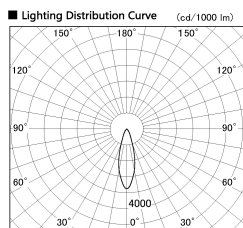

Item no. CD011-3630DW8527

Series Name: Ceiling Light

Dark Mirror Reflector

Installation	Direct mount
Type	
Fixture wattage	36W
Beam angle	30 deg
Color Temp.	2700K
CRI	Ra>85
Luminous	2615 lm
Body	Die-cast aluminum alloy
Body finish	White
Trim finish	White
Reflector finish	Dark Mirror
IP Rate	IP20
Light source	COB module
Input Voltage	AC220~240V
Dimming Type	Non-Dimmable
Certificate	CE, CCC
Cut Hole	N/A

Direct Horizontal Illuminance CD011-3630DW8527

Illuminance Angle	Beam Angle	Vertical Illuminance (lx)
27°	29°	31510
		7880
		3500
		1970
		1260
		880
		640
		490

Weight	
42.8W	2.6kg
36.0W	2.4kg
28.5W	2.4kg