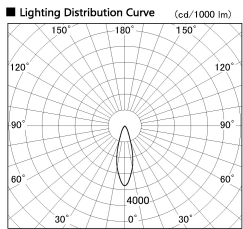

Item no. CD011-3630DW8530

Series Name: Ceiling Light

Dark Mirror Reflector

■ Direct Horizontal Illuminance CD011-3630DW8530

Illuminance Angle	Beam Angle	Vertical Illuminance (lx)
27°	29°	32860
1		8220
480		3650
1		2050
960		1310
2		910
1440		670
3		510
1920		510

Installation	Direct mount
Type	Ceiling Light
Fixture wattage	36W
Beam angle	30 deg
Color Temp.	3000K
CRI	Ra>85
Luminous	2727 lm
Body	Die-cast aluminum alloy
Body finish	White
Trim finish	White
Reflector finish	Dark Mirror
IP Rate	IP20
Light source	COB module
Input Voltage	AC220~240V
Dimming Type	Non-Dimmable
Certificate	CE, CCC
Cut Hole	N/A

Weight	
42.8W	2.6kg
36.0W	2.4kg
28.5W	2.4kg