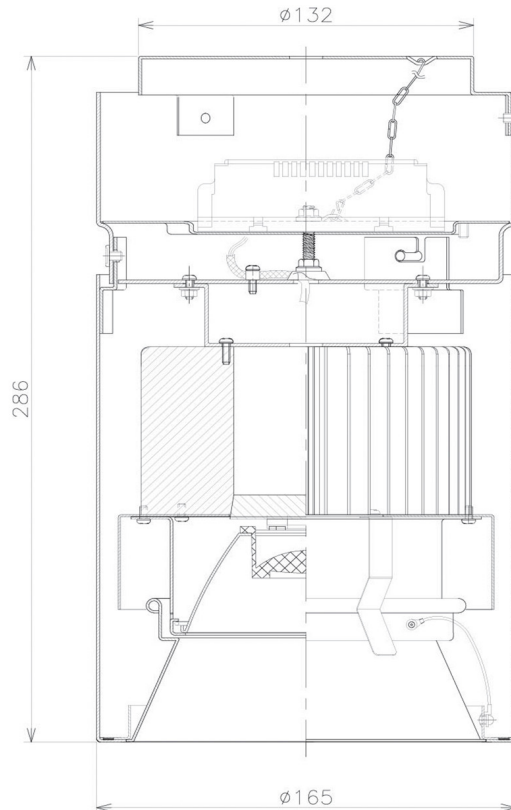

Item no. CD011-3630DW8530

Series Name: Ceiling Light

Dark Mirror Reflector

■ Direct Horizontal Illuminance CD011-3630DW8530

Illuminance Angle	Beam Angle	Vertical Illuminance (lx)
27°	29°	32860
1		8220
480		3650
1		2050
960		1310
2		910
1440		670
3		510
1920		510

Installation	Direct mount
Type	Ceiling Light
Fixture wattage	36W
Beam angle	30 deg
Color Temp.	3000K
CRI	Ra>85
Luminous	2727 lm
Body	Die-cast aluminum alloy
Body finish	White
Trim finish	White
Reflector finish	Dark Mirror
IP Rate	IP20
Light source	COB module
Input Voltage	AC220~240V
Dimming Type	Non-Dimmable
Certificate	CE, CCC
Cut Hole	N/A

Weight	
42.8W	2.6kg
36.0W	2.4kg
28.5W	2.4kg