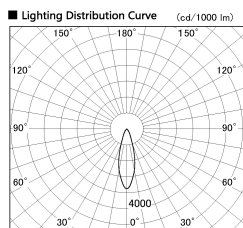

Item no. CD011-3630DW8530

Series Name: Ceiling Light

Dark Mirror Reflector

Installation	Direct mount
Type	
Fixture wattage	36W
Beam angle	30 deg
Color Temp.	3000K
CRI	Ra>85
Luminous	2727 lm
Body	Die-cast aluminum alloy
Body finish	White
Trim finish	White
Reflector finish	Dark Mirror
IP Rate	IP20
Light source	COB module
Input Voltage	AC220~240V
Dimming Type	Non-Dimmable
Certificate	CE, CCC
Cut Hole	N/A

Direct Horizontal Illuminance CD011-3630DW8530

Illuminance Angle	Beam Angle	Vertical Illuminance (lx)
27°	29°	32860
1		8220
480		3650
1		2050
960		1310
2		910
1440		670
3		510
1920		510

Weight	
42.8W	2.6kg
36.0W	2.4kg
28.5W	2.4kg