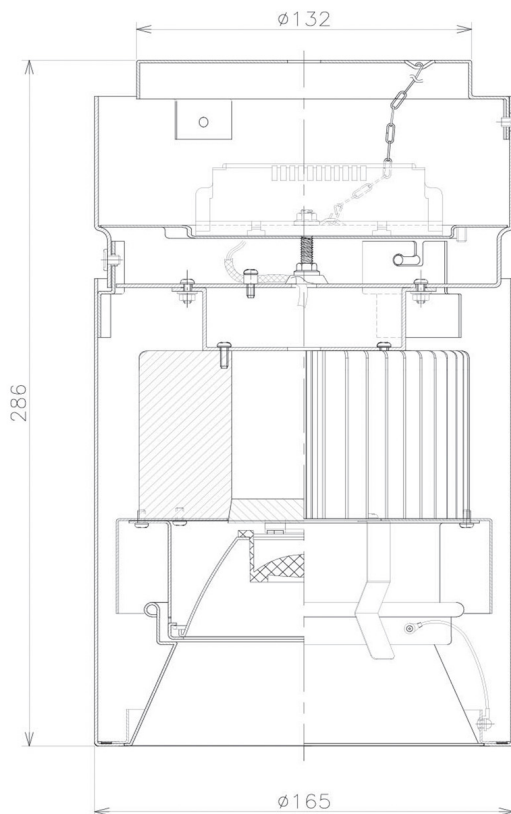

Item no. CD011-3630DW8530

Series Name: Ceiling Light

Dark Mirror Reflector

Installation	Direct mount
Type	
Fixture wattage	36W
Beam angle	30 deg
Color Temp.	3000K
CRI	Ra>85
Luminous	2727 lm
Body	Die-cast aluminum alloy
Body finish	White
Trim finish	White
Reflector finish	Dark Mirror
IP Rate	IP20
Light source	COB module
Input Voltage	AC220~240V
Dimming Type	Non-Dimmable
Certificate	CE, CCC
Cut Hole	N/A

Direct Horizontal Illuminance CD011-3630DW8530

Illuminance Angle	Beam Angle	Vertical Illuminance (lx)
27°	29°	32860
1		8220
480		3650
1		2050
960		1310
2		910
1440		670
3		510
1920		510

Weight	
42.8W	2.6kg
36.0W	2.4kg
28.5W	2.4kg