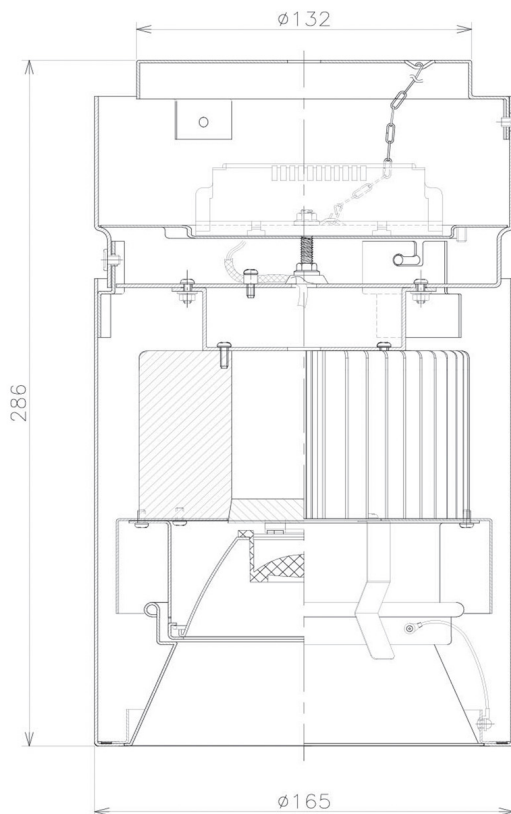

Item no. CD011-3630DW8535

Series Name: Ceiling Light

Dark Mirror Reflector

Installation	Direct mount
Type	
Fixture wattage	36W
Beam angle	30 deg
Color Temp.	3500K
CRI	Ra>85
Luminous	2771 lm
Body	Die-cast aluminum alloy
Body finish	White
Trim finish	White
Reflector finish	Dark Mirror
IP Rate	IP20
Light source	COB module
Input Voltage	AC220~240V
Dimming Type	Non-Dimmable
Certificate	CE, CCC
Cut Hole	N/A

Direct Horizontal Illuminance CD011-3630DW8535

Illuminance Angle	Beam Angle	Vertical Illuminance (lx)
27°	29°	33390
1		8350
480		3710
1		2090
960		1340
2		930
1440		680
3		520
1920		

Weight	
42.8W	2.6kg
36.0W	2.4kg
28.5W	2.4kg