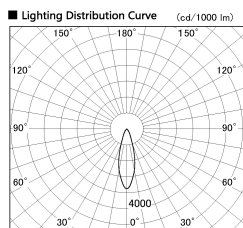

Item no. CD011-3630DW8535

Series Name: Ceiling Light

Dark Mirror Reflector

Installation	Direct mount
Type	
Fixture wattage	36W
Beam angle	30 deg
Color Temp.	3500K
CRI	Ra>85
Luminous	2771 lm
Body	Die-cast aluminum alloy
Body finish	White
Trim finish	White
Reflector finish	Dark Mirror
IP Rate	IP20
Light source	COB module
Input Voltage	AC220~240V
Dimming Type	Non-Dimmable
Certificate	CE, CCC
Cut Hole	N/A

Direct Horizontal Illuminance CD011-3630DW8535

Illuminance Angle	Beam Angle	Vertical Illuminance (lx)
27°	29°	33390
1		8350
480		3710
1		2090
960		1340
2		930
1440		680
3		520
1920		

Weight	
42.8W	2.6kg
36.0W	2.4kg
28.5W	2.4kg