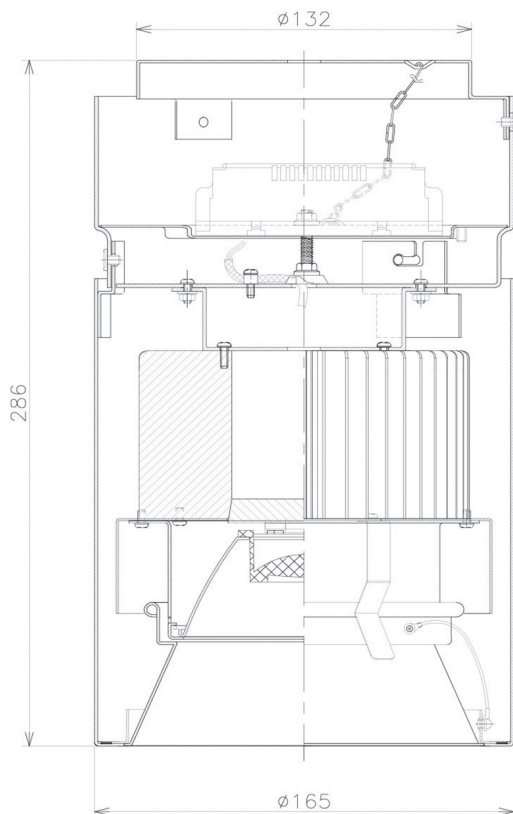

Item no. CD011-3630DW8540

Series Name: Ceiling Light

Dark Mirror Reflector

Installation	Direct mount
Type	Ceiling Light
Fixture wattage	36W
Beam angle	30 deg
Color Temp.	4000K
CRI	Ra>85
Luminous	2797 lm
Body	Die-cast aluminum alloy
Body finish	White
Trim finish	White
Reflector finish	Dark Mirror
IP Rate	IP20
Light source	COB module
Input Voltage	AC220~240V
Dimming Type	Non-Dimmable
Certificate	CE, CCC
Cut Hole	N/A

Direct Horizontal Illuminance CD011-3630DW8540

Illuminance Angle	Beam Angle	Vertical Illuminance (lx)
27°	29°	33710
1		8430
480		3750
1		2110
960		1350
2		940
1440		690
3		530
1920		

Weight	
42.8W	2.6kg
36.0W	2.4kg
28.5W	2.4kg