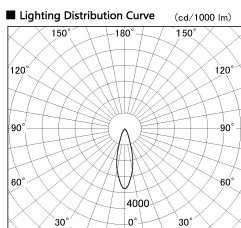

Item no. CD011-3630DW8540

Series Name: Ceiling Light

Dark Mirror Reflector

Installation	Direct mount
Type	Ceiling Light
Fixture wattage	36W
Beam angle	30 deg
Color Temp.	4000K
CRI	Ra>85
Luminous	2797 lm
Body	Die-cast aluminum alloy
Body finish	White
Trim finish	White
Reflector finish	Dark Mirror
IP Rate	IP20
Light source	COB module
Input Voltage	AC220~240V
Dimming Type	Non-Dimmable
Certificate	CE, CCC
Cut Hole	N/A

Direct Horizontal Illuminance CD011-3630DW8540

Illuminance Angle	Beam Angle	Vertical Illuminance (lx)
27°	29°	33710
1		8430
480		3750
1		2110
960		1350
2		940
1440		690
3		530
1920		

Weight	
42.8W	2.6kg
36.0W	2.4kg
28.5W	2.4kg