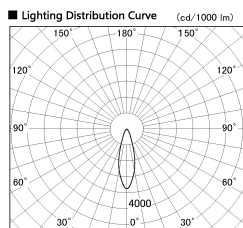

Item no. CD011-3630MW8527

Series Name: Ceiling Light

Installation	Direct mount
Type	
Fixture wattage	36W
Beam angle	30 deg
Color Temp.	2700K
CRI	Ra>85
Luminous	2753 lm
Body	Die-cast aluminum alloy
Body finish	White
Trim finish	White
Reflector finish	Mirror
IP Rate	IP20
Light source	COB module
Input Voltage	AC220~240V
Dimming Type	Non-Dimmable
Certificate	CE, CCC
Cut Hole	N/A

■ Direct Horizontal Illuminance CD011-3630MW8527

Illuminance Angle	Beam Angle	Vertical Illuminance (lx)
27°	29°	33180
		8290
		3690
		2070
		1330
		920
		680
		520

Weight	
42.8W	2.6kg
36.0W	2.4kg
28.5W	2.4kg