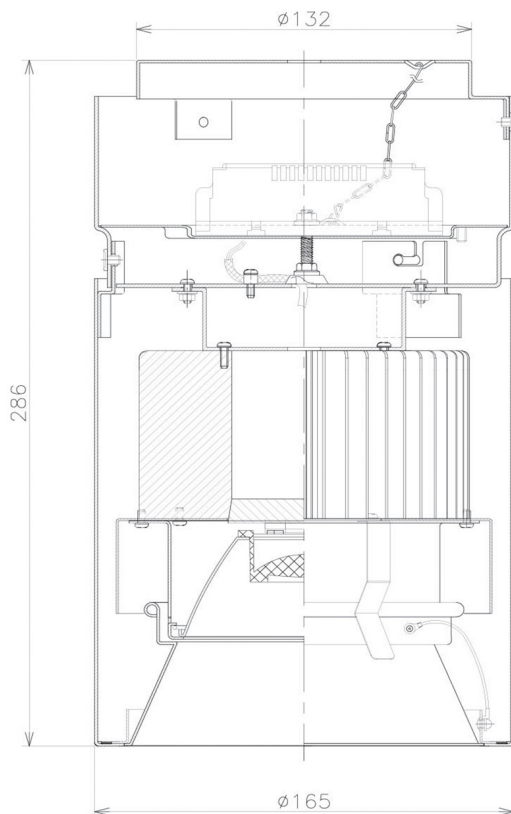

Item no. CD011-3630MW8527

Series Name: Ceiling Light

Installation	Direct mount
Type	
Fixture wattage	36W
Beam angle	30 deg
Color Temp.	2700K
CRI	Ra>85
Luminous	2753 lm
Body	Die-cast aluminum alloy
Body finish	White
Trim finish	White
Reflector finish	Mirror
IP Rate	IP20
Light source	COB module
Input Voltage	AC220~240V
Dimming Type	Non-Dimmable
Certificate	CE, CCC
Cut Hole	N/A

■ Direct Horizontal Illuminance CD011-3630MW8527

Illuminance Angle	Beam Angle	Vertical Illuminance (lx)
27°	29°	33180
		8290
		3690
		2070
		1330
		920
		680
		520

Weight	
42.8W	2.6kg
36.0W	2.4kg
28.5W	2.4kg