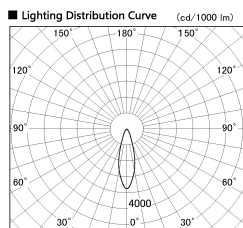

Item no. CD011-3630MW8527

Series Name: Ceiling Light

Installation	Direct mount
Type	Ceiling Light
Fixture wattage	36W
Beam angle	30 deg
Color Temp.	2700K
CRI	Ra>85
Luminous	2753 lm
Body	Die-cast aluminum alloy
Body finish	White
Trim finish	White
Reflector finish	Mirror
IP Rate	IP20
Light source	COB module
Input Voltage	AC220~240V
Dimming Type	Non-Dimmable
Certificate	CE, CCC
Cut Hole	N/A

■ Direct Horizontal Illuminance CD011-3630MW8527

Illuminance Angle	Beam Angle	Vertical Illuminance (lx)
27°	29°	33180
1		8290
480		3690
1		2070
960		1330
2		920
1440		680
3		520
1920		

Weight	
42.8W	2.6kg
36.0W	2.4kg
28.5W	2.4kg