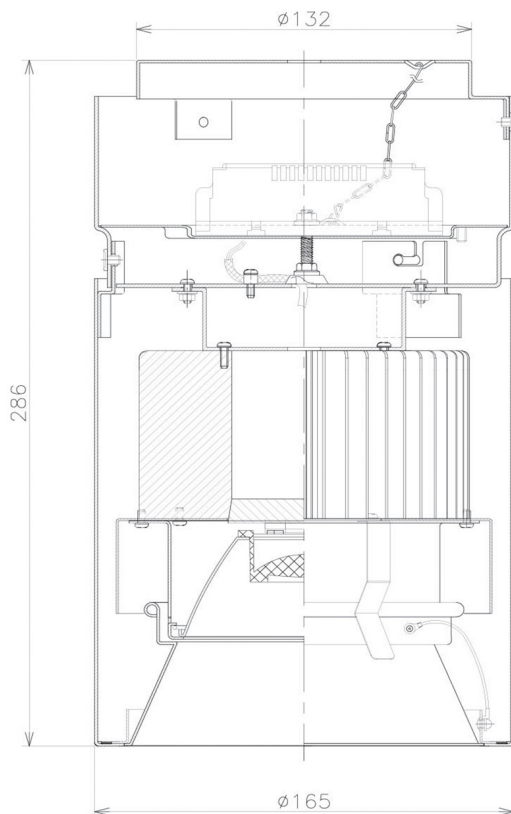

Item no. CD011-3630MW8527

Series Name: Ceiling Light

Installation	Direct mount
Type	Ceiling Light
Fixture wattage	36W
Beam angle	30 deg
Color Temp.	2700K
CRI	Ra>85
Luminous	2753 lm
Body	Die-cast aluminum alloy
Body finish	White
Trim finish	White
Reflector finish	Mirror
IP Rate	IP20
Light source	COB module
Input Voltage	AC220~240V
Dimming Type	Non-Dimmable
Certificate	CE, CCC
Cut Hole	N/A

■ Direct Horizontal Illuminance CD011-3630MW8527

Illuminance Angle	Beam Angle	Vertical Illuminance (lx)
27°	29°	33180
1		8290
480		3690
1		2070
960		1330
2		920
1440		680
3		520
1920		

Weight	
42.8W	2.6kg
36.0W	2.4kg
28.5W	2.4kg