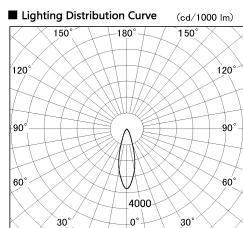

Item no. CD011-3630MW8530

Series Name: Ceiling Light

Installation	Direct mount
Type	
Fixture wattage	36W
Beam angle	30 deg
Color Temp.	3000K
CRI	Ra>85
Luminous	2870 lm
Body	Die-cast aluminum alloy
Body finish	White
Trim finish	White
Reflector finish	Mirror
IP Rate	IP20
Light source	COB module
Input Voltage	AC220~240V
Dimming Type	Non-Dimmable
Certificate	CE, CCC
Cut Hole	N/A

■ Direct Horizontal Illuminance CD011-3630MW8530

Illuminance Angle	Beam Angle	Vertical Illuminance (lx)
27°	29°	34590
1		8650
480		3840
1		5000
960		2160
2		1380
1440		960
3		710
1920		540

Weight	
42.8W	2.6kg
36.0W	2.4kg
28.5W	2.4kg