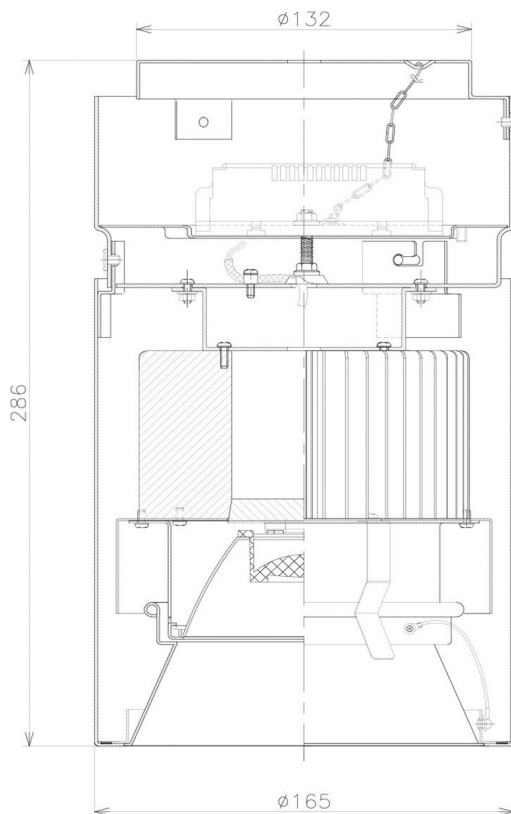

Item no. CD011-3630MW8530

Series Name: Ceiling Light

Installation	Direct mount
Type	
Fixture wattage	36W
Beam angle	30 deg
Color Temp.	3000K
CRI	Ra>85
Luminous	2870 lm
Body	Die-cast aluminum alloy
Body finish	White
Trim finish	White
Reflector finish	Mirror
IP Rate	IP20
Light source	COB module
Input Voltage	AC220~240V
Dimming Type	Non-Dimmable
Certificate	CE, CCC
Cut Hole	N/A

■ Direct Horizontal Illuminance CD011-3630MW8530

Illuminance Angle	Beam Angle	Vertical Illuminance (lx)
27°	29°	34590
1		8650
480		3840
1		5000
960		2160
2		1380
1440		960
3		710
1920		540

Weight	
42.8W	2.6kg
36.0W	2.4kg
28.5W	2.4kg