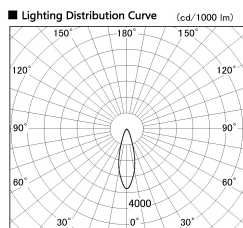

Item no. CD011-3630MW8535

Series Name: Ceiling Light

Installation	Direct mount
Type	Ceiling Light
Fixture wattage	36W
Beam angle	30 deg
Color Temp.	3500K
CRI	Ra>85
Luminous	2916 lm
Body	Die-cast aluminum alloy
Body finish	White
Trim finish	White
Reflector finish	Mirror
IP Rate	IP20
Light source	COB module
Input Voltage	AC220~240V
Dimming Type	Non-Dimmable
Certificate	CE, CCC
Cut Hole	N/A

■ Direct Horizontal Illuminance CD011-3630MW8535

Illuminance Angle	Beam Angle	Vertical Illuminance (lx)
27°	29°	35140
1		8790
480		3900
1		2200
960		1410
2		980
1440		720
3		550
1920		

Weight	
42.8W	2.6kg
36.0W	2.4kg
28.5W	2.4kg