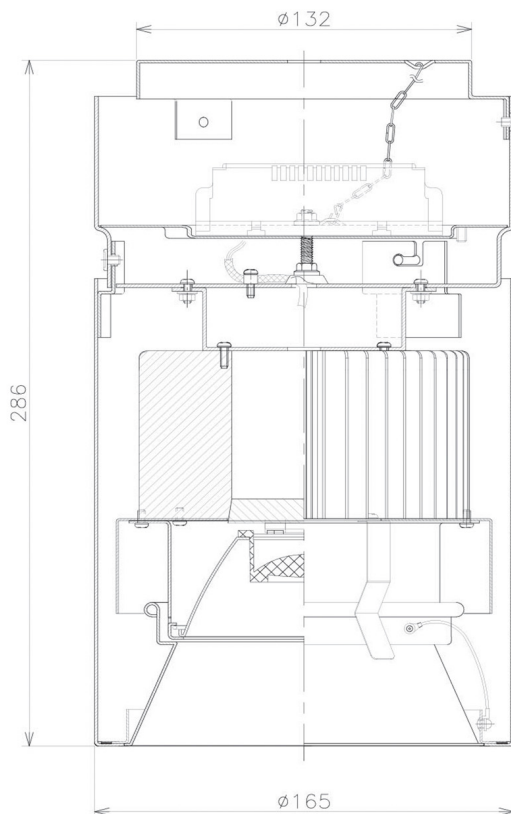

Item no. CD011-3630MW8535

Series Name: Ceiling Light

Installation	Direct mount
Type	Ceiling Light
Fixture wattage	36W
Beam angle	30 deg
Color Temp.	3500K
CRI	Ra>85
Luminous	2916 lm
Body	Die-cast aluminum alloy
Body finish	White
Trim finish	White
Reflector finish	Mirror
IP Rate	IP20
Light source	COB module
Input Voltage	AC220~240V
Dimming Type	Non-Dimmable
Certificate	CE, CCC
Cut Hole	N/A

■ Direct Horizontal Illuminance CD011-3630MW8535

Illuminance Angle	Beam Angle	Vertical Illuminance (lx)
27°	29°	35140
1		8790
480		3900
1		2200
960		1410
2		980
1440		720
3		550
1920		

Weight	
42.8W	2.6kg
36.0W	2.4kg
28.5W	2.4kg