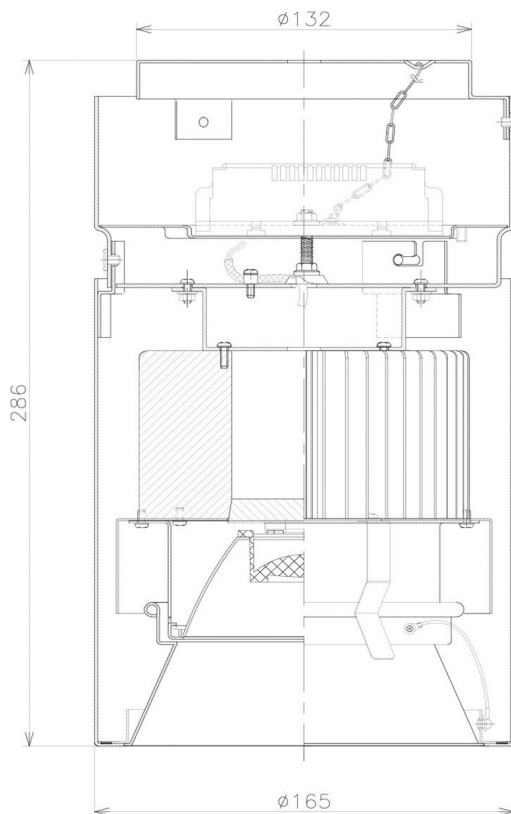

Item no. CD011-3630MW8540

Series Name: Ceiling Light

Installation	Direct mount
Type	
Fixture wattage	36W
Beam angle	30 deg
Color Temp.	4000K
CRI	Ra>85
Luminous	2944 lm
Body	Die-cast aluminum alloy
Body finish	White
Trim finish	White
Reflector finish	Mirror
IP Rate	IP20
Light source	COB module
Input Voltage	AC220~240V
Dimming Type	Non-Dimmable
Certificate	CE, CCC
Cut Hole	N/A

Weight	
42.8W	2.6kg
36.0W	2.4kg
28.5W	2.4kg