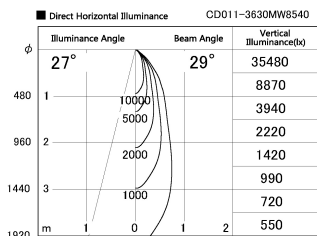

Item no. CD011-3630MW8540

Series Name: Ceiling Light

Installation	Direct mount
Type	
Fixture wattage	36W
Beam angle	30 deg
Color Temp.	4000K
CRI	Ra>85
Luminous	2944 lm
Body	Die-cast aluminum alloy
Body finish	White
Trim finish	White
Reflector finish	Mirror
IP Rate	IP20
Light source	COB module
Input Voltage	AC220~240V
Dimming Type	Non-Dimmable
Certificate	CE, CCC
Cut Hole	N/A

Weight	
42.8W	2.6kg
36.0W	2.4kg
28.5W	2.4kg