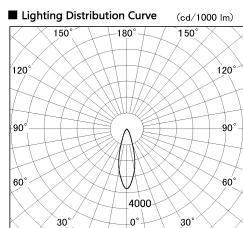

Item no. CD011-3630MW8540

Series Name: Ceiling Light

Installation	Direct mount
Type	
Fixture wattage	36W
Beam angle	30 deg
Color Temp.	4000K
CRI	Ra>85
Luminous	2944 lm
Body	Die-cast aluminum alloy
Body finish	White
Trim finish	White
Reflector finish	Mirror
IP Rate	IP20
Light source	COB module
Input Voltage	AC220~240V
Dimming Type	Non-Dimmable
Certificate	CE, CCC
Cut Hole	N/A

Weight	
42.8W	2.6kg
36.0W	2.4kg
28.5W	2.4kg