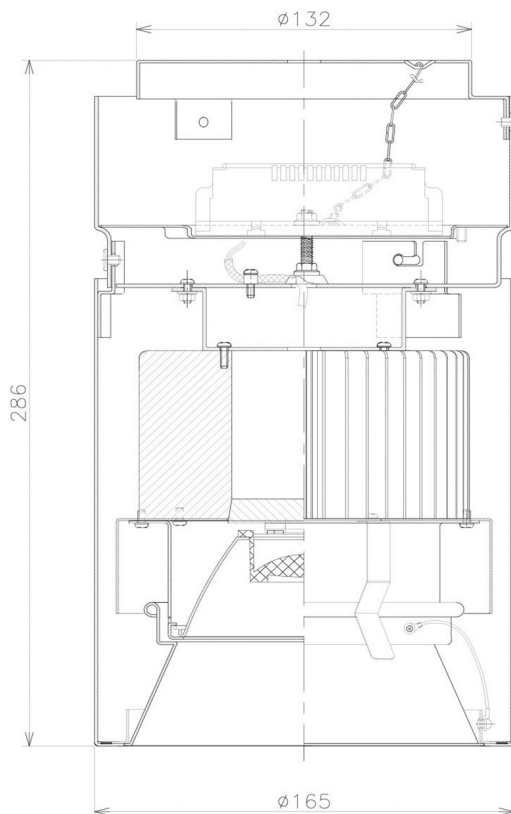

Item no. CD011-3630WW8530

Series Name: Ceiling Light

White Refractor

Installation	Direct mount
Type	Ceiling Light
Fixture wattage	36W
Beam angle	30 deg
Color Temp.	3000K
CRI	Ra>85
Luminous	2870 lm
Body	Die-cast aluminum alloy
Body finish	White
Trim finish	White
Reflector finish	White
IP Rate	IP20
Light source	COB module
Input Voltage	AC220~240V
Dimming Type	Non-Dimmable
Certificate	CE, CCC
Cut Hole	N/A

■ Direct Horizontal Illuminance CD011-3630WW8530

Illuminance Angle	Beam Angle	Vertical Illuminance (lx)
27°	29°	34590
1		8650
480		3840
1		5000
960		2160
2		1380
1440		960
3		710
1920		540

Weight	
42.8W	2.6kg
36.0W	2.4kg
28.5W	2.4kg