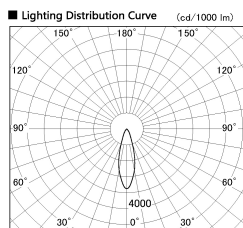

Item no. CD011-3630WW8530

Series Name: Ceiling Light

White Refractor

Installation	Direct mount
Type	Ceiling Light
Fixture wattage	36W
Beam angle	30 deg
Color Temp.	3000K
CRI	Ra>85
Luminous	2870 lm
Body	Die-cast aluminum alloy
Body finish	White
Trim finish	White
Reflector finish	White
IP Rate	IP20
Light source	COB module
Input Voltage	AC220~240V
Dimming Type	Non-Dimmable
Certificate	CE, CCC
Cut Hole	N/A

■ Direct Horizontal Illuminance CD011-3630WW8530

Illuminance Angle	Beam Angle	Vertical Illuminance (lx)
27°	29°	34590
1		8650
480		3840
1		5000
960		2160
2		1380
1440		960
3		710
1920		540

Weight	
42.8W	2.6kg
36.0W	2.4kg
28.5W	2.4kg