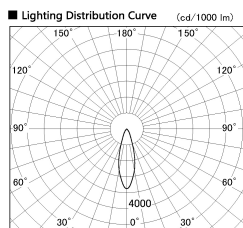

Item no. CD011-3630WW8530

Series Name: Ceiling Light

White Refractor

Installation	Direct mount
Type	
Fixture wattage	36W
Beam angle	30 deg
Color Temp.	3000K
CRI	Ra>85
Luminous	2870 lm
Body	Die-cast aluminum alloy
Body finish	White
Trim finish	White
Reflector finish	White
IP Rate	IP20
Light source	COB module
Input Voltage	AC220~240V
Dimming Type	Non-Dimmable
Certificate	CE, CCC
Cut Hole	N/A

Direct Horizontal Illuminance CD011-3630WW8530

Illuminance Angle	Beam Angle	Vertical Illuminance (lx)
27°	29°	34590
1		8650
480		3840
1		5000
960		2160
2		1380
1440		960
3		710
1920		540

Weight	
42.8W	2.6kg
36.0W	2.4kg
28.5W	2.4kg