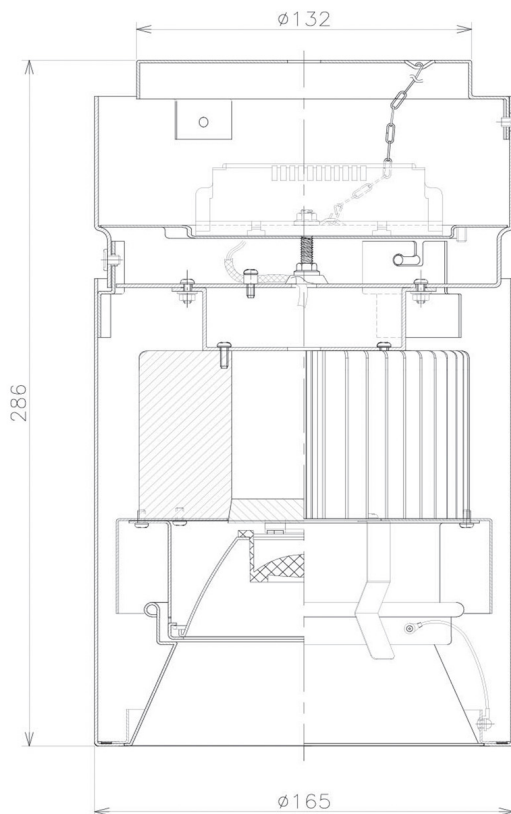

Item no. CD011-3630WW8530

Series Name: Ceiling Light

White Refractor

Installation	Direct mount
Type	
Fixture wattage	36W
Beam angle	30 deg
Color Temp.	3000K
CRI	Ra>85
Luminous	2870 lm
Body	Die-cast aluminum alloy
Body finish	White
Trim finish	White
Reflector finish	White
IP Rate	IP20
Light source	COB module
Input Voltage	AC220~240V
Dimming Type	Non-Dimmable
Certificate	CE, CCC
Cut Hole	N/A

Direct Horizontal Illuminance CD011-3630WW8530

Illuminance Angle	Beam Angle	Vertical Illuminance (lx)
27°	29°	34590
1		8650
480		3840
1		5000
960		2160
2		1380
1440		960
3		710
1920		540

Weight	
42.8W	2.6kg
36.0W	2.4kg
28.5W	2.4kg