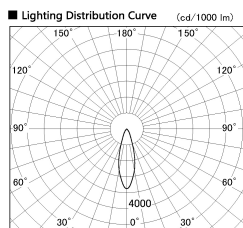

Item no. CD011-3630WW8540

Series Name: Ceiling Light

White Refractor

Installation	Direct mount
Type	
Fixture wattage	36W
Beam angle	30 deg
Color Temp.	4000K
CRI	Ra>85
Luminous	2944 lm
Body	Die-cast aluminum alloy
Body finish	White
Trim finish	White
Reflector finish	White
IP Rate	IP20
Light source	COB module
Input Voltage	AC220~240V
Dimming Type	Non-Dimmable
Certificate	CE, CCC
Cut Hole	N/A

Direct Horizontal Illuminance CD011-3630WW8540

Illuminance Angle	Beam Angle	Vertical Illuminance (lx)
27°	29°	35480
1		8870
1	10000	3940
2	5000	2220
2	2000	1420
3	1000	990
1440		720
1920		550

Weight	
42.8W	2.6kg
36.0W	2.4kg
28.5W	2.4kg