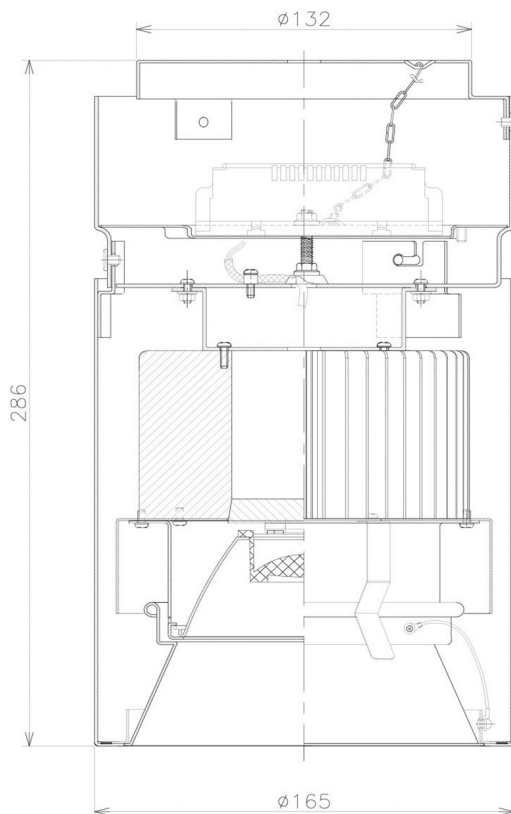

Item no. CD011-3630WW8540

Series Name: Ceiling Light

White Refractor

Installation	Direct mount
Type	Ceiling Light
Fixture wattage	36W
Beam angle	30 deg
Color Temp.	4000K
CRI	Ra>85
Luminous	2944 lm
Body	Die-cast aluminum alloy
Body finish	White
Trim finish	White
Reflector finish	White
IP Rate	IP20
Light source	COB module
Input Voltage	AC220~240V
Dimming Type	Non-Dimmable
Certificate	CE, CCC
Cut Hole	N/A

Direct Horizontal Illuminance CD011-3630WW8540

Illuminance Angle	Beam Angle	Vertical Illuminance (lx)
27°	29°	35480
1		8870
480		3940
10000		2220
5000		1420
2		990
960		720
1000		550
3		
1440		
1920		

Weight	
42.8W	2.6kg
36.0W	2.4kg
28.5W	2.4kg