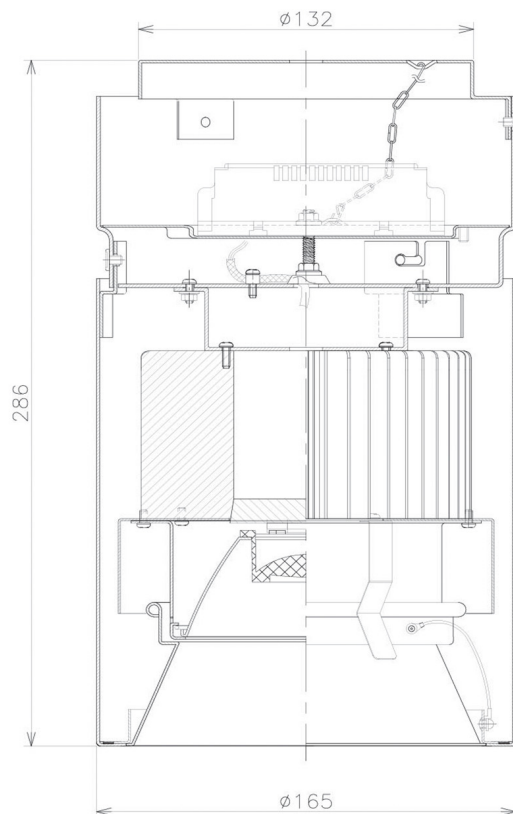

Item no. CD011-3630WW8540

Series Name: Ceiling Light

White Refractor

Installation	Direct mount
Type	
Fixture wattage	36W
Beam angle	30 deg
Color Temp.	4000K
CRI	Ra>85
Luminous	2944 lm
Body	Die-cast aluminum alloy
Body finish	White
Trim finish	White
Reflector finish	White
IP Rate	IP20
Light source	COB module
Input Voltage	AC220~240V
Dimming Type	Non-Dimmable
Certificate	CE, CCC
Cut Hole	N/A

Direct Horizontal Illuminance CD011-3630WW8540

Illuminance Angle	Beam Angle	Vertical Illuminance (lx)
27°	29°	35480
1		8870
1	10000	3940
2	5000	2220
2	2000	1420
3	1000	990
1440		720
1920		550

Weight	
42.8W	2.6kg
36.0W	2.4kg
28.5W	2.4kg