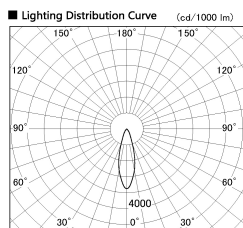

Item no. CD011-3630WW8540

Series Name: Ceiling Light

White Refractor

Installation	Direct mount
Type	Ceiling Light
Fixture wattage	36W
Beam angle	30 deg
Color Temp.	4000K
CRI	Ra>85
Luminous	2944 lm
Body	Die-cast aluminum alloy
Body finish	White
Trim finish	White
Reflector finish	White
IP Rate	IP20
Light source	COB module
Input Voltage	AC220~240V
Dimming Type	Non-Dimmable
Certificate	CE, CCC
Cut Hole	N/A

Direct Horizontal Illuminance CD011-3630WW8540

Illuminance Angle	Beam Angle	Vertical Illuminance (lx)
27°	29°	35480
1		8870
480		3940
10000		2220
5000		1420
2		990
960		720
1000		550
3		
1440		
1920		

Weight	
42.8W	2.6kg
36.0W	2.4kg
28.5W	2.4kg