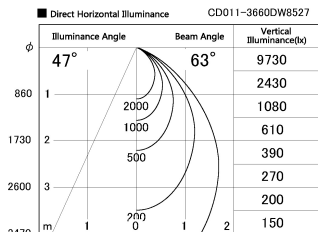

Item no. CD011-3660DW8527

Series Name: Ceiling Light

Dark Mirror Reflector

Installation	Direct mount
Type	
Fixture wattage	36W
Beam angle	65 deg
Color Temp.	2700K
CRI	Ra>85
Luminous	2804 lm
Body	Die-cast aluminum alloy
Body finish	White
Trim finish	White
Reflector finish	Dark Mirror
IP Rate	IP20
Light source	COB module
Input Voltage	AC220~240V
Dimming Type	Non-Dimmable
Certificate	CE, CCC
Cut Hole	N/A

Weight	
42.8W	2.6kg
36.0W	2.4kg
28.5W	2.4kg