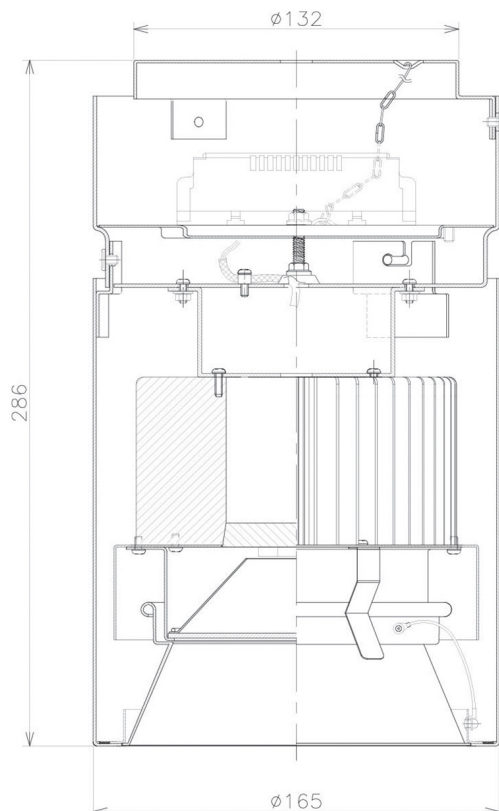

Item no. CD011-3660DW8527

Series Name: Ceiling Light

Dark Mirror Reflector

Installation	Direct mount
Type	
Fixture wattage	36W
Beam angle	65 deg
Color Temp.	2700K
CRI	Ra>85
Luminous	2804 lm
Body	Die-cast aluminum alloy
Body finish	White
Trim finish	White
Reflector finish	Dark Mirror
IP Rate	IP20
Light source	COB module
Input Voltage	AC220~240V
Dimming Type	Non-Dimmable
Certificate	CE, CCC
Cut Hole	N/A

Weight	
42.8W	2.6kg
36.0W	2.4kg
28.5W	2.4kg