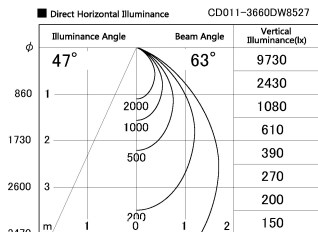

Item no. CD011-3660DW8527

Series Name: Ceiling Light

Dark Mirror Reflector

Installation	Direct mount
Type	Ceiling Light
Fixture wattage	36W
Beam angle	65 deg
Color Temp.	2700K
CRI	Ra>85
Luminous	2804 lm
Body	Die-cast aluminum alloy
Body finish	White
Trim finish	White
Reflector finish	Dark Mirror
IP Rate	IP20
Light source	COB module
Input Voltage	AC220~240V
Dimming Type	Non-Dimmable
Certificate	CE, CCC
Cut Hole	N/A

Weight	
42.8W	2.6kg
36.0W	2.4kg
28.5W	2.4kg