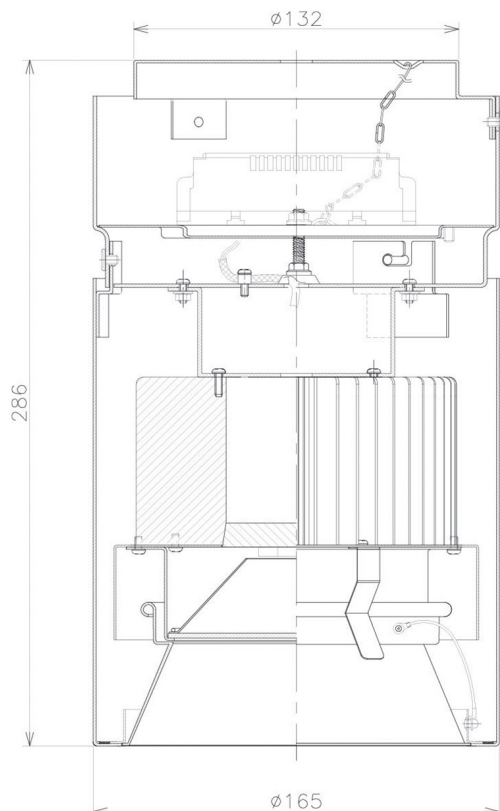

Item no. CD011-3660DW8527

Series Name: Ceiling Light

Dark Mirror Reflector

Installation	Direct mount
Type	Ceiling Light
Fixture wattage	36W
Beam angle	65 deg
Color Temp.	2700K
CRI	Ra>85
Luminous	2804 lm
Body	Die-cast aluminum alloy
Body finish	White
Trim finish	White
Reflector finish	Dark Mirror
IP Rate	IP20
Light source	COB module
Input Voltage	AC220~240V
Dimming Type	Non-Dimmable
Certificate	CE, CCC
Cut Hole	N/A

Weight	
42.8W	2.6kg
36.0W	2.4kg
28.5W	2.4kg