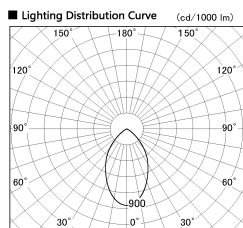

Item no. CD011-3660DW8527

Series Name: Ceiling Light

Dark Mirror Reflector

Installation	Direct mount
Type	
Fixture wattage	36W
Beam angle	65 deg
Color Temp.	2700K
CRI	Ra>85
Luminous	2804 lm
Body	Die-cast aluminum alloy
Body finish	White
Trim finish	White
Reflector finish	Dark Mirror
IP Rate	IP20
Light source	COB module
Input Voltage	AC220~240V
Dimming Type	Non-Dimmable
Certificate	CE, CCC
Cut Hole	N/A

Weight	
42.8W	2.6kg
36.0W	2.4kg
28.5W	2.4kg