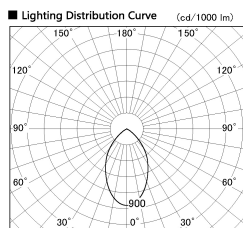

Item no. CD011-3660DW8527

Series Name: Ceiling Light

Dark Mirror Reflector

Installation	Direct mount
Type	Ceiling Light
Fixture wattage	36W
Beam angle	65 deg
Color Temp.	2700K
CRI	Ra>85
Luminous	2804 lm
Body	Die-cast aluminum alloy
Body finish	White
Trim finish	White
Reflector finish	Dark Mirror
IP Rate	IP20
Light source	COB module
Input Voltage	AC220~240V
Dimming Type	Non-Dimmable
Certificate	CE, CCC
Cut Hole	N/A

Weight	
42.8W	2.6kg
36.0W	2.4kg
28.5W	2.4kg