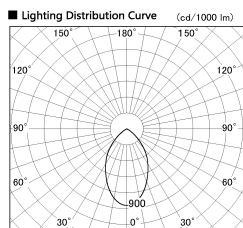

Item no. CD011-3660DW8530

Series Name: Ceiling Light

Dark Mirror Reflector

Installation	Direct mount
Type	Ceiling Light
Fixture wattage	36W
Beam angle	65 deg
Color Temp.	3000K
CRI	Ra>85
Luminous	2924 lm
Body	Die-cast aluminum alloy
Body finish	White
Trim finish	White
Reflector finish	Dark Mirror
IP Rate	IP20
Light source	COB module
Input Voltage	AC220~240V
Dimming Type	Non-Dimmable
Certificate	CE, CCC
Cut Hole	N/A

Weight	
42.8W	2.6kg
36.0W	2.4kg
28.5W	2.4kg