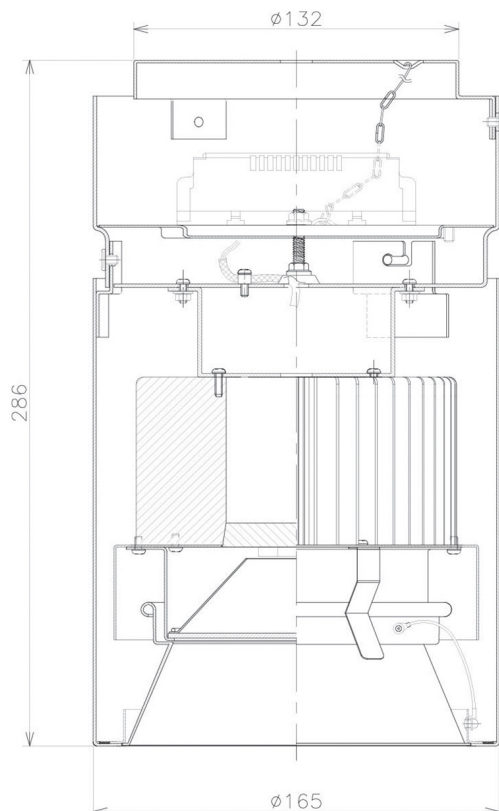

Item no. CD011-3660DW8530

Series Name: Ceiling Light

Dark Mirror Reflector

Installation	Direct mount
Type	
Fixture wattage	36W
Beam angle	65 deg
Color Temp.	3000K
CRI	Ra>85
Luminous	2924 lm
Body	Die-cast aluminum alloy
Body finish	White
Trim finish	White
Reflector finish	Dark Mirror
IP Rate	IP20
Light source	COB module
Input Voltage	AC220~240V
Dimming Type	Non-Dimmable
Certificate	CE, CCC
Cut Hole	N/A

Weight	
42.8W	2.6kg
36.0W	2.4kg
28.5W	2.4kg