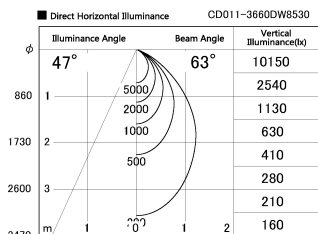

Item no. CD011-3660DW8530

Series Name: Ceiling Light

Dark Mirror Reflector

Installation	Direct mount
Type	
Fixture wattage	36W
Beam angle	65 deg
Color Temp.	3000K
CRI	Ra>85
Luminous	2924 lm
Body	Die-cast aluminum alloy
Body finish	White
Trim finish	White
Reflector finish	Dark Mirror
IP Rate	IP20
Light source	COB module
Input Voltage	AC220~240V
Dimming Type	Non-Dimmable
Certificate	CE, CCC
Cut Hole	N/A

Weight	
42.8W	2.6kg
36.0W	2.4kg
28.5W	2.4kg