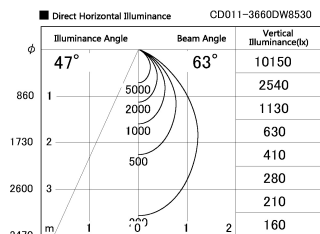

Item no. CD011-3660DW8530

Series Name: Ceiling Light

Dark Mirror Reflector

Installation	Direct mount
Type	Ceiling Light
Fixture wattage	36W
Beam angle	65 deg
Color Temp.	3000K
CRI	Ra>85
Luminous	2924 lm
Body	Die-cast aluminum alloy
Body finish	White
Trim finish	White
Reflector finish	Dark Mirror
IP Rate	IP20
Light source	COB module
Input Voltage	AC220~240V
Dimming Type	Non-Dimmable
Certificate	CE, CCC
Cut Hole	N/A

Weight	
42.8W	2.6kg
36.0W	2.4kg
28.5W	2.4kg