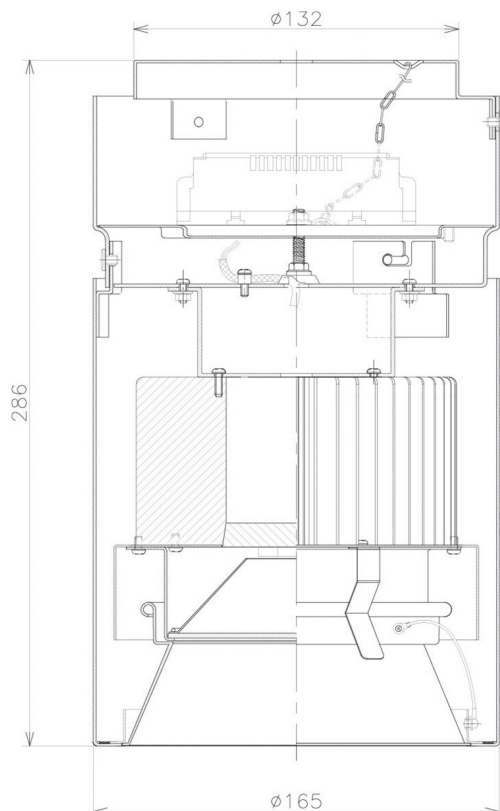

Item no. CD011-3660DW8530

Series Name: Ceiling Light

Dark Mirror Reflector

Installation	Direct mount
Type	Ceiling Light
Fixture wattage	36W
Beam angle	65 deg
Color Temp.	3000K
CRI	Ra>85
Luminous	2924 lm
Body	Die-cast aluminum alloy
Body finish	White
Trim finish	White
Reflector finish	Dark Mirror
IP Rate	IP20
Light source	COB module
Input Voltage	AC220~240V
Dimming Type	Non-Dimmable
Certificate	CE, CCC
Cut Hole	N/A

Weight	
42.8W	2.6kg
36.0W	2.4kg
28.5W	2.4kg