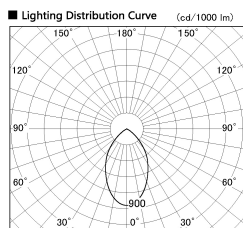

Item no. CD011-3660DW8530

Series Name: Ceiling Light

Dark Mirror Reflector

Installation	Direct mount
Type	
Fixture wattage	36W
Beam angle	65 deg
Color Temp.	3000K
CRI	Ra>85
Luminous	2924 lm
Body	Die-cast aluminum alloy
Body finish	White
Trim finish	White
Reflector finish	Dark Mirror
IP Rate	IP20
Light source	COB module
Input Voltage	AC220~240V
Dimming Type	Non-Dimmable
Certificate	CE, CCC
Cut Hole	N/A

Weight	
42.8W	2.6kg
36.0W	2.4kg
28.5W	2.4kg