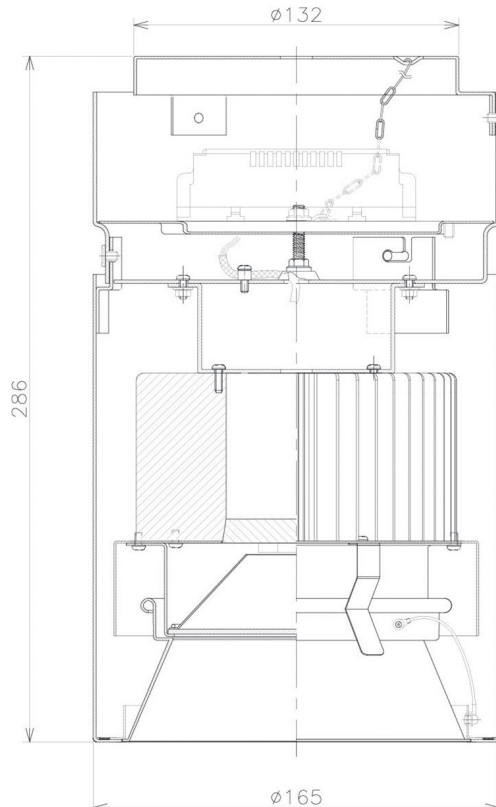

Item no. CD011-3660DW8535

Series Name: Ceiling Light

Installation	Direct mount
Type	Ceiling Light
Fixture wattage	36W
Beam angle	65 deg
Color Temp.	3500K
CRI	Ra>85
Luminous	2971 lm
Body	Die-cast aluminum alloy
Body finish	White
Trim finish	White
Reflector finish	Dark Mirror
IP Rate	IP20
Light source	COB module
Input Voltage	AC220~240V
Dimming Type	Non-Dimmable
Certificate	CE, CCC
Cut Hole	N/A

Weight	
42.8W	2.6kg
36.0W	2.4kg
28.5W	2.4kg