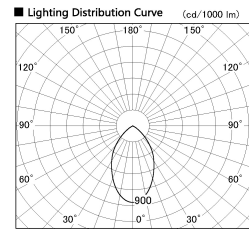

Item no. CD011-3660DW8535

Series Name: Ceiling Light

Installation	Direct mount
Type	Ceiling Light
Fixture wattage	36W
Beam angle	65 deg
Color Temp.	3500K
CRI	Ra>85
Luminous	2971 lm
Body	Die-cast aluminum alloy
Body finish	White
Trim finish	White
Reflector finish	Dark Mirror
IP Rate	IP20
Light source	COB module
Input Voltage	AC220~240V
Dimming Type	Non-Dimmable
Certificate	CE, CCC
Cut Hole	N/A

Weight	
42.8W	2.6kg
36.0W	2.4kg
28.5W	2.4kg