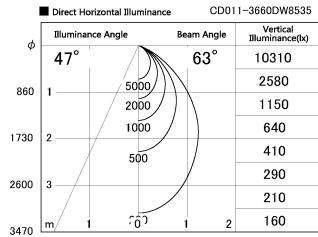

Item no. CD011-3660DW8535

Series Name: Ceiling Light

Installation	Direct mount
Type	Ceiling Light
Fixture wattage	36W
Beam angle	65 deg
Color Temp.	3500K
CRI	Ra>85
Luminous	2971 lm
Body	Die-cast aluminum alloy
Body finish	White
Trim finish	White
Reflector finish	Dark Mirror
IP Rate	IP20
Light source	COB module
Input Voltage	AC220~240V
Dimming Type	Non-Dimmable
Certificate	CE, CCC
Cut Hole	N/A

Weight	
42.8W	2.6kg
36.0W	2.4kg
28.5W	2.4kg