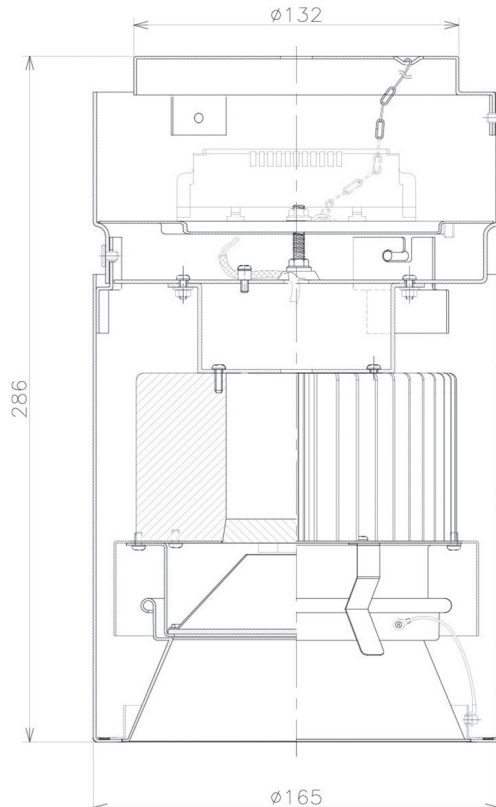

Item no. CD011-3660DW8540

Series Name: Ceiling Light

Dark Mirror Reflector

Installation	Direct mount
Type	Ceiling Light
Fixture wattage	36W
Beam angle	65 deg
Color Temp.	4000K
CRI	Ra>85
Luminous	3000 lm
Body	Die-cast aluminum alloy
Body finish	White
Trim finish	White
Reflector finish	Dark Mirror
IP Rate	IP20
Light source	COB module
Input Voltage	AC220~240V
Dimming Type	Non-Dimmable
Certificate	CE, CCC
Cut Hole	N/A

Weight	
42.8W	2.6kg
36.0W	2.4kg
28.5W	2.4kg