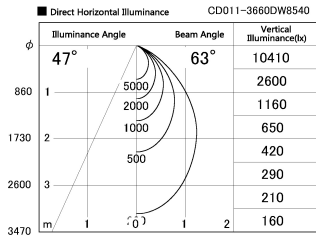

Item no. CD011-3660DW8540

Series Name: Ceiling Light

Dark Mirror Reflector

Installation	Direct mount
Type	Ceiling Light
Fixture wattage	36W
Beam angle	65 deg
Color Temp.	4000K
CRI	Ra>85
Luminous	3000 lm
Body	Die-cast aluminum alloy
Body finish	White
Trim finish	White
Reflector finish	Dark Mirror
IP Rate	IP20
Light source	COB module
Input Voltage	AC220~240V
Dimming Type	Non-Dimmable
Certificate	CE, CCC
Cut Hole	N/A

Weight	
42.8W	2.6kg
36.0W	2.4kg
28.5W	2.4kg