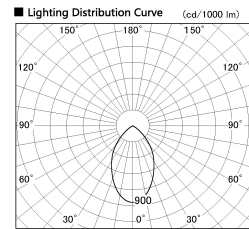

Item no. CD011-3660DW8540

Series Name: Ceiling Light

Dark Mirror Reflector

Installation	Direct mount
Type	Ceiling Light
Fixture wattage	36W
Beam angle	65 deg
Color Temp.	4000K
CRI	Ra>85
Luminous	3000 lm
Body	Die-cast aluminum alloy
Body finish	White
Trim finish	White
Reflector finish	Dark Mirror
IP Rate	IP20
Light source	COB module
Input Voltage	AC220~240V
Dimming Type	Non-Dimmable
Certificate	CE, CCC
Cut Hole	N/A

Weight	
42.8W	2.6kg
36.0W	2.4kg
28.5W	2.4kg