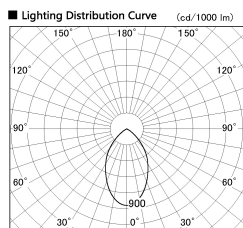

Item no. CD011-3660MW8527

Series Name: Ceiling Light

Installation	Direct mount
Type	
Fixture wattage	36W
Beam angle	65 deg
Color Temp.	2700K
CRI	Ra>85
Luminous	2952 lm
Body	Die-cast aluminum alloy
Body finish	White
Trim finish	White
Reflector finish	Mirror
IP Rate	IP20
Light source	COB module
Input Voltage	AC220~240V
Dimming Type	Non-Dimmable
Certificate	CE, CCC
Cut Hole	N/A

Weight	
42.8W	2.6kg
36.0W	2.4kg
28.5W	2.4kg