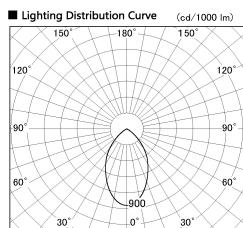

Item no. CD011-3660MW8527

Series Name: Ceiling Light

Installation	Direct mount
Type	Ceiling Light
Fixture wattage	36W
Beam angle	65 deg
Color Temp.	2700K
CRI	Ra>85
Luminous	2952 lm
Body	Die-cast aluminum alloy
Body finish	White
Trim finish	White
Reflector finish	Mirror
IP Rate	IP20
Light source	COB module
Input Voltage	AC220~240V
Dimming Type	Non-Dimmable
Certificate	CE, CCC
Cut Hole	N/A

Weight	
42.8W	2.6kg
36.0W	2.4kg
28.5W	2.4kg