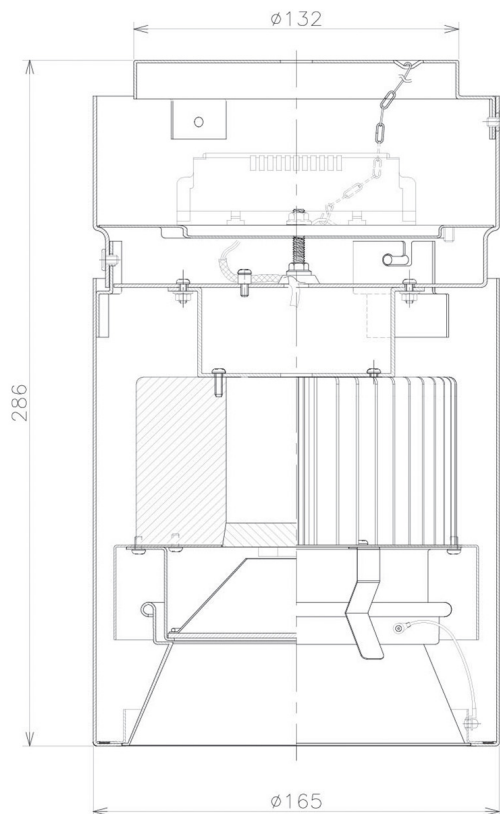

Item no. CD011-3660MW8527

Series Name: Ceiling Light

Installation	Direct mount
Type	
Fixture wattage	36W
Beam angle	65 deg
Color Temp.	2700K
CRI	Ra>85
Luminous	2952 lm
Body	Die-cast aluminum alloy
Body finish	White
Trim finish	White
Reflector finish	Mirror
IP Rate	IP20
Light source	COB module
Input Voltage	AC220~240V
Dimming Type	Non-Dimmable
Certificate	CE, CCC
Cut Hole	N/A

Weight	
42.8W	2.6kg
36.0W	2.4kg
28.5W	2.4kg