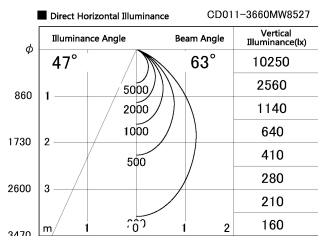

Item no. CD011-3660MW8527

Series Name: Ceiling Light

Installation	Direct mount
Type	
Fixture wattage	36W
Beam angle	65 deg
Color Temp.	2700K
CRI	Ra>85
Luminous	2952 lm
Body	Die-cast aluminum alloy
Body finish	White
Trim finish	White
Reflector finish	Mirror
IP Rate	IP20
Light source	COB module
Input Voltage	AC220~240V
Dimming Type	Non-Dimmable
Certificate	CE, CCC
Cut Hole	N/A

Weight	
42.8W	2.6kg
36.0W	2.4kg
28.5W	2.4kg