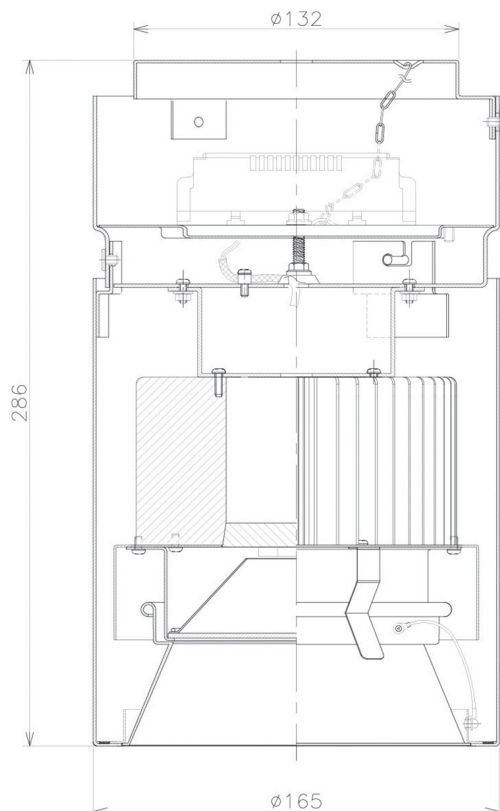

Item no. CD011-3660MW8527

Series Name: Ceiling Light

Installation	Direct mount
Type	Ceiling Light
Fixture wattage	36W
Beam angle	65 deg
Color Temp.	2700K
CRI	Ra>85
Luminous	2952 lm
Body	Die-cast aluminum alloy
Body finish	White
Trim finish	White
Reflector finish	Mirror
IP Rate	IP20
Light source	COB module
Input Voltage	AC220~240V
Dimming Type	Non-Dimmable
Certificate	CE, CCC
Cut Hole	N/A

Weight	
42.8W	2.6kg
36.0W	2.4kg
28.5W	2.4kg