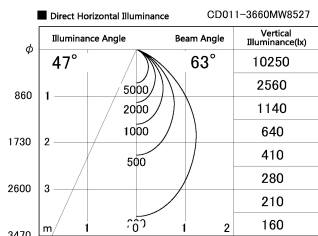

Item no. CD011-3660MW8527

Series Name: Ceiling Light

Installation	Direct mount
Type	Ceiling Light
Fixture wattage	36W
Beam angle	65 deg
Color Temp.	2700K
CRI	Ra>85
Luminous	2952 lm
Body	Die-cast aluminum alloy
Body finish	White
Trim finish	White
Reflector finish	Mirror
IP Rate	IP20
Light source	COB module
Input Voltage	AC220~240V
Dimming Type	Non-Dimmable
Certificate	CE, CCC
Cut Hole	N/A

Weight	
42.8W	2.6kg
36.0W	2.4kg
28.5W	2.4kg