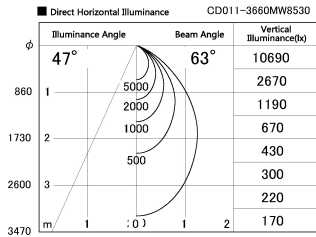

Item no. CD011-3660MW8530

Series Name: Ceiling Light

Installation	Direct mount
Type	Ceiling Light
Fixture wattage	36W
Beam angle	65 deg
Color Temp.	3000K
CRI	Ra>85
Luminous	3078 lm
Body	Die-cast aluminum alloy
Body finish	White
Trim finish	White
Reflector finish	Mirror
IP Rate	IP20
Light source	COB module
Input Voltage	AC220~240V
Dimming Type	Non-Dimmable
Certificate	CE, CCC
Cut Hole	N/A

Weight	
42.8W	2.6kg
36.0W	2.4kg
28.5W	2.4kg