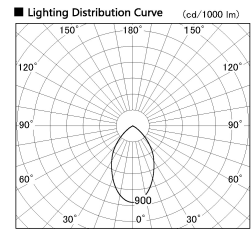

Item no. CD011-3660MW8530

Series Name: Ceiling Light

Installation	Direct mount
Type	Ceiling Light
Fixture wattage	36W
Beam angle	65 deg
Color Temp.	3000K
CRI	Ra>85
Luminous	3078 lm
Body	Die-cast aluminum alloy
Body finish	White
Trim finish	White
Reflector finish	Mirror
IP Rate	IP20
Light source	COB module
Input Voltage	AC220~240V
Dimming Type	Non-Dimmable
Certificate	CE, CCC
Cut Hole	N/A

Weight	
42.8W	2.6kg
36.0W	2.4kg
28.5W	2.4kg