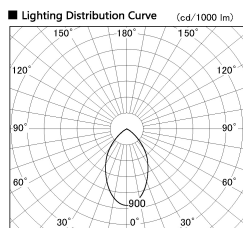

Item no. CD011-3660MW8530

Series Name: Ceiling Light

Installation	Direct mount
Type	
Fixture wattage	36W
Beam angle	65 deg
Color Temp.	3000K
CRI	Ra>85
Luminous	3078 lm
Body	Die-cast aluminum alloy
Body finish	White
Trim finish	White
Reflector finish	Mirror
IP Rate	IP20
Light source	COB module
Input Voltage	AC220~240V
Dimming Type	Non-Dimmable
Certificate	CE, CCC
Cut Hole	N/A

Weight	
42.8W	2.6kg
36.0W	2.4kg
28.5W	2.4kg