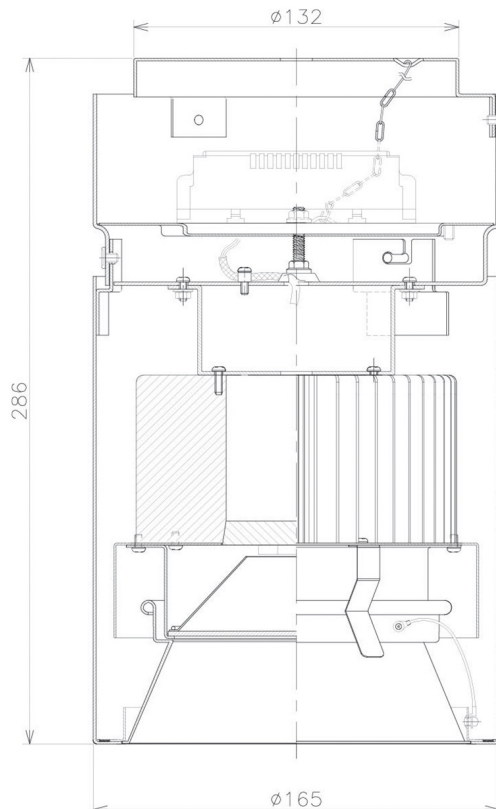

Item no. CD011-3660MW8530

Series Name: Ceiling Light

Installation	Direct mount
Type	Ceiling Light
Fixture wattage	36W
Beam angle	65 deg
Color Temp.	3000K
CRI	Ra>85
Luminous	3078 lm
Body	Die-cast aluminum alloy
Body finish	White
Trim finish	White
Reflector finish	Mirror
IP Rate	IP20
Light source	COB module
Input Voltage	AC220~240V
Dimming Type	Non-Dimmable
Certificate	CE, CCC
Cut Hole	N/A

Weight	
42.8W	2.6kg
36.0W	2.4kg
28.5W	2.4kg