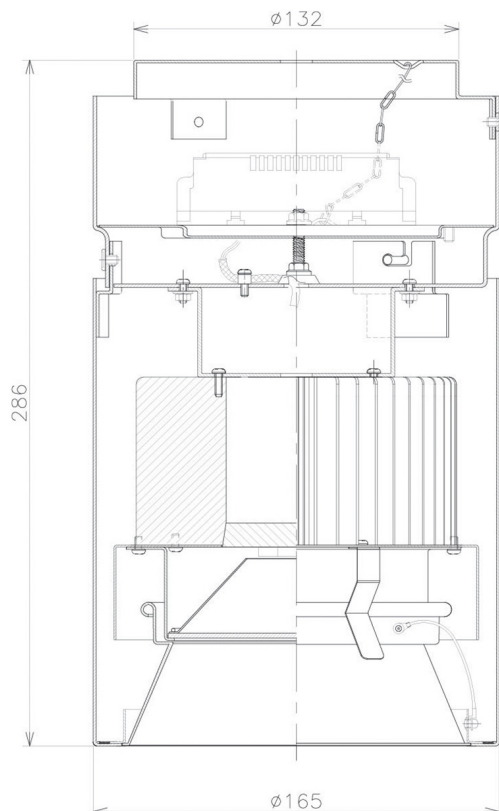

Item no. CD011-3660MW8530

Series Name: Ceiling Light

Installation	Direct mount
Type	
Fixture wattage	36W
Beam angle	65 deg
Color Temp.	3000K
CRI	Ra>85
Luminous	3078 lm
Body	Die-cast aluminum alloy
Body finish	White
Trim finish	White
Reflector finish	Mirror
IP Rate	IP20
Light source	COB module
Input Voltage	AC220~240V
Dimming Type	Non-Dimmable
Certificate	CE, CCC
Cut Hole	N/A

Weight	
42.8W	2.6kg
36.0W	2.4kg
28.5W	2.4kg