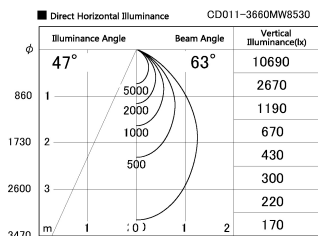

Item no. CD011-3660MW8530

Series Name: Ceiling Light

Installation	Direct mount
Type	
Fixture wattage	36W
Beam angle	65 deg
Color Temp.	3000K
CRI	Ra>85
Luminous	3078 lm
Body	Die-cast aluminum alloy
Body finish	White
Trim finish	White
Reflector finish	Mirror
IP Rate	IP20
Light source	COB module
Input Voltage	AC220~240V
Dimming Type	Non-Dimmable
Certificate	CE, CCC
Cut Hole	N/A

Weight	
42.8W	2.6kg
36.0W	2.4kg
28.5W	2.4kg