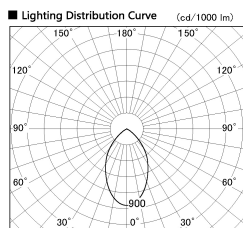

Item no. CD011-3660MW8535

Series Name: Ceiling Light

Installation	Direct mount
Type	
Fixture wattage	36W
Beam angle	65 deg
Color Temp.	3500K
CRI	Ra>85
Luminous	3128 lm
Body	Die-cast aluminum alloy
Body finish	White
Trim finish	White
Reflector finish	Mirror
IP Rate	IP20
Light source	COB module
Input Voltage	AC220~240V
Dimming Type	Non-Dimmable
Certificate	CE, CCC
Cut Hole	N/A

Weight	
42.8W	2.6kg
36.0W	2.4kg
28.5W	2.4kg