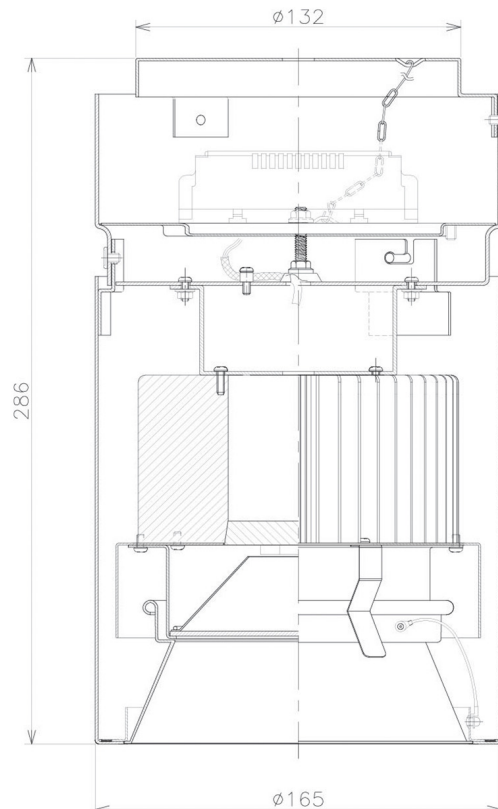

Item no. CD011-3660MW8535

Series Name: Ceiling Light

Installation	Direct mount
Type	
Fixture wattage	36W
Beam angle	65 deg
Color Temp.	3500K
CRI	Ra>85
Luminous	3128 lm
Body	Die-cast aluminum alloy
Body finish	White
Trim finish	White
Reflector finish	Mirror
IP Rate	IP20
Light source	COB module
Input Voltage	AC220~240V
Dimming Type	Non-Dimmable
Certificate	CE, CCC
Cut Hole	N/A

Weight	
42.8W	2.6kg
36.0W	2.4kg
28.5W	2.4kg