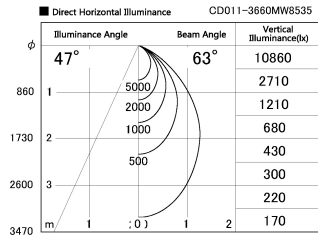

Item no. CD011-3660MW8535

Series Name: Ceiling Light

Installation	Direct mount
Type	
Fixture wattage	36W
Beam angle	65 deg
Color Temp.	3500K
CRI	Ra>85
Luminous	3128 lm
Body	Die-cast aluminum alloy
Body finish	White
Trim finish	White
Reflector finish	Mirror
IP Rate	IP20
Light source	COB module
Input Voltage	AC220~240V
Dimming Type	Non-Dimmable
Certificate	CE, CCC
Cut Hole	N/A

Weight	
42.8W	2.6kg
36.0W	2.4kg
28.5W	2.4kg