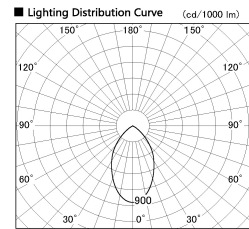

Item no. CD011-3660MW8535

Series Name: Ceiling Light

Installation	Direct mount
Type	
Fixture wattage	36W
Beam angle	65 deg
Color Temp.	3500K
CRI	Ra>85
Luminous	3128 lm
Body	Die-cast aluminum alloy
Body finish	White
Trim finish	White
Reflector finish	Mirror
IP Rate	IP20
Light source	COB module
Input Voltage	AC220~240V
Dimming Type	Non-Dimmable
Certificate	CE, CCC
Cut Hole	N/A

Weight	
42.8W	2.6kg
36.0W	2.4kg
28.5W	2.4kg