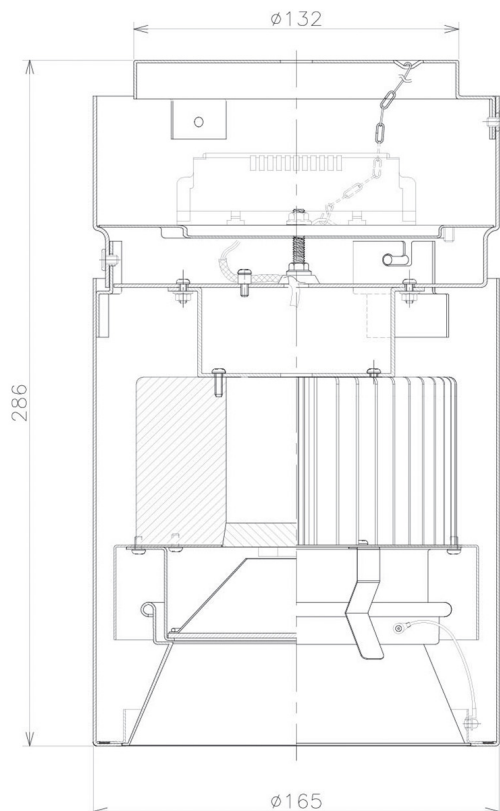

Item no. CD011-3660MW8535

Series Name: Ceiling Light

Installation	Direct mount
Type	
Fixture wattage	36W
Beam angle	65 deg
Color Temp.	3500K
CRI	Ra>85
Luminous	3128 lm
Body	Die-cast aluminum alloy
Body finish	White
Trim finish	White
Reflector finish	Mirror
IP Rate	IP20
Light source	COB module
Input Voltage	AC220~240V
Dimming Type	Non-Dimmable
Certificate	CE, CCC
Cut Hole	N/A

Weight	
42.8W	2.6kg
36.0W	2.4kg
28.5W	2.4kg