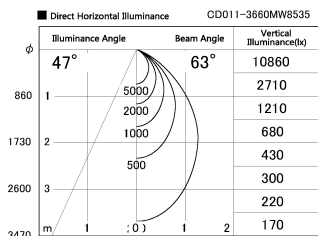

Item no. CD011-3660MW8535

Series Name: Ceiling Light

Installation	Direct mount
Type	
Fixture wattage	36W
Beam angle	65 deg
Color Temp.	3500K
CRI	Ra>85
Luminous	3128 lm
Body	Die-cast aluminum alloy
Body finish	White
Trim finish	White
Reflector finish	Mirror
IP Rate	IP20
Light source	COB module
Input Voltage	AC220~240V
Dimming Type	Non-Dimmable
Certificate	CE, CCC
Cut Hole	N/A

Weight	
42.8W	2.6kg
36.0W	2.4kg
28.5W	2.4kg