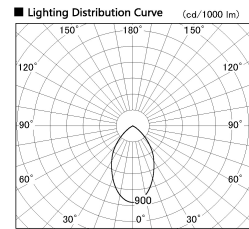

Item no. CD011-3660MW8540

Series Name: Ceiling Light

Installation	Direct mount
Type	
Fixture wattage	36W
Beam angle	65 deg
Color Temp.	4000K
CRI	Ra>85
Luminous	3157 lm
Body	Die-cast aluminum alloy
Body finish	White
Trim finish	White
Reflector finish	Mirror
IP Rate	IP20
Light source	COB module
Input Voltage	AC220~240V
Dimming Type	Non-Dimmable
Certificate	CE, CCC
Cut Hole	N/A

Weight	
42.8W	2.6kg
36.0W	2.4kg
28.5W	2.4kg