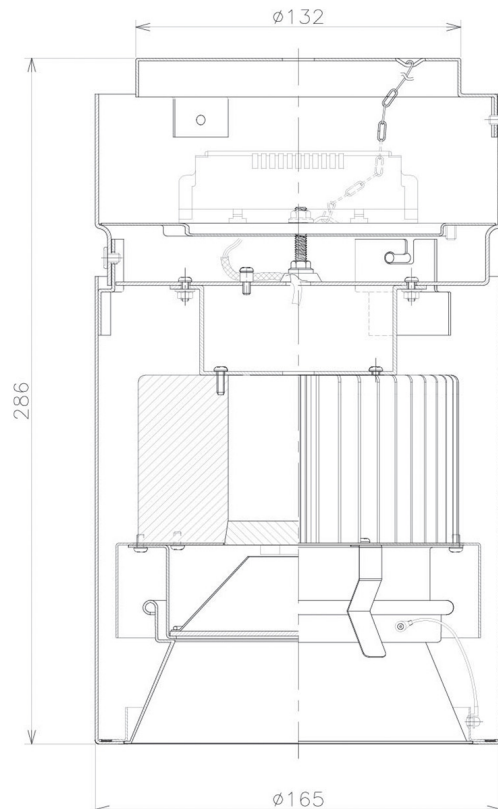

Item no. CD011-3660MW8540

Series Name: Ceiling Light

Installation	Direct mount
Type	
Fixture wattage	36W
Beam angle	65 deg
Color Temp.	4000K
CRI	Ra>85
Luminous	3157 lm
Body	Die-cast aluminum alloy
Body finish	White
Trim finish	White
Reflector finish	Mirror
IP Rate	IP20
Light source	COB module
Input Voltage	AC220~240V
Dimming Type	Non-Dimmable
Certificate	CE, CCC
Cut Hole	N/A

Weight	
42.8W	2.6kg
36.0W	2.4kg
28.5W	2.4kg