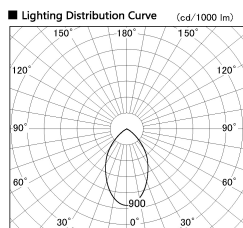

Item no. CD011-3660MW8540

Series Name: Ceiling Light

Installation	Direct mount
Type	Ceiling Light
Fixture wattage	36W
Beam angle	65 deg
Color Temp.	4000K
CRI	Ra>85
Luminous	3157 lm
Body	Die-cast aluminum alloy
Body finish	White
Trim finish	White
Reflector finish	Mirror
IP Rate	IP20
Light source	COB module
Input Voltage	AC220~240V
Dimming Type	Non-Dimmable
Certificate	CE, CCC
Cut Hole	N/A

Weight	
42.8W	2.6kg
36.0W	2.4kg
28.5W	2.4kg