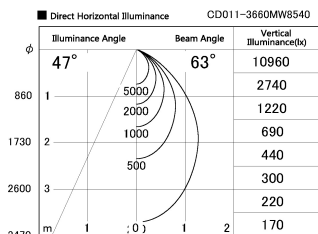

Item no. CD011-3660MW8540

Series Name: Ceiling Light

Installation	Direct mount
Type	Ceiling Light
Fixture wattage	36W
Beam angle	65 deg
Color Temp.	4000K
CRI	Ra>85
Luminous	3157 lm
Body	Die-cast aluminum alloy
Body finish	White
Trim finish	White
Reflector finish	Mirror
IP Rate	IP20
Light source	COB module
Input Voltage	AC220~240V
Dimming Type	Non-Dimmable
Certificate	CE, CCC
Cut Hole	N/A

Weight	
42.8W	2.6kg
36.0W	2.4kg
28.5W	2.4kg