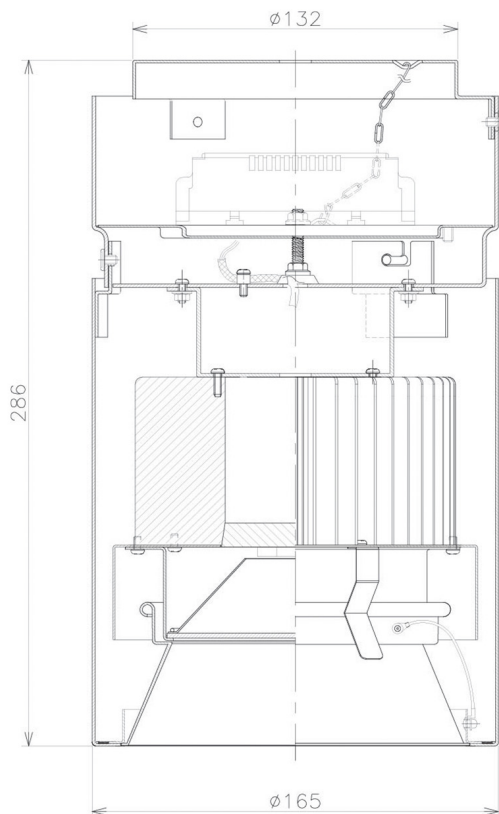

Item no. CD011-3660MW8540

Series Name: Ceiling Light

Installation	Direct mount
Type	Ceiling Light
Fixture wattage	36W
Beam angle	65 deg
Color Temp.	4000K
CRI	Ra>85
Luminous	3157 lm
Body	Die-cast aluminum alloy
Body finish	White
Trim finish	White
Reflector finish	Mirror
IP Rate	IP20
Light source	COB module
Input Voltage	AC220~240V
Dimming Type	Non-Dimmable
Certificate	CE, CCC
Cut Hole	N/A

Weight	
42.8W	2.6kg
36.0W	2.4kg
28.5W	2.4kg