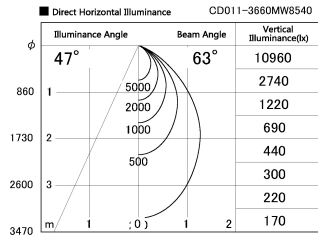

Item no. CD011-3660MW8540

Series Name: Ceiling Light

Installation	Direct mount
Type	
Fixture wattage	36W
Beam angle	65 deg
Color Temp.	4000K
CRI	Ra>85
Luminous	3157 lm
Body	Die-cast aluminum alloy
Body finish	White
Trim finish	White
Reflector finish	Mirror
IP Rate	IP20
Light source	COB module
Input Voltage	AC220~240V
Dimming Type	Non-Dimmable
Certificate	CE, CCC
Cut Hole	N/A

Weight	
42.8W	2.6kg
36.0W	2.4kg
28.5W	2.4kg