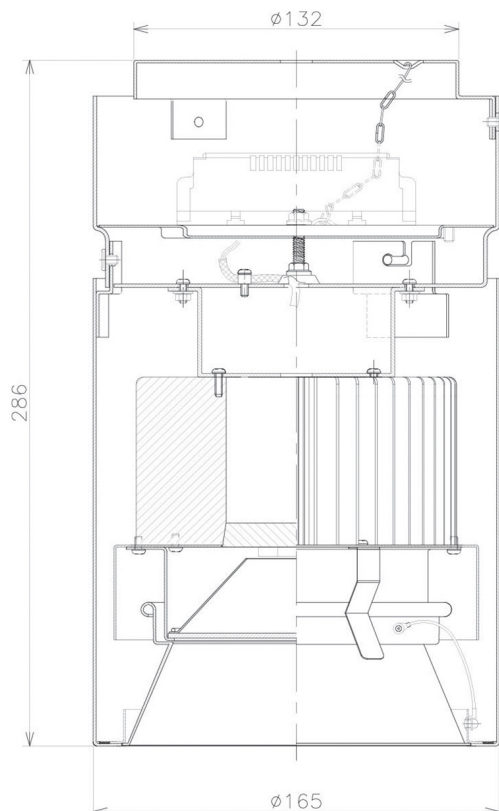

Item no. CD011-3660WW8527

Series Name: Ceiling Light

White Refractor

Installation	Direct mount
Type	
Fixture wattage	36W
Beam angle	75 deg
Color Temp.	2700K
CRI	Ra>85
Luminous	2802 lm
Body	Die-cast aluminum alloy
Body finish	White
Trim finish	White
Reflector finish	White
IP Rate	IP20
Light source	COB module
Input Voltage	AC220~240V
Dimming Type	Non-Dimmable
Certificate	CE, CCC
Cut Hole	N/A

Weight	
42.8W	2.6kg
36.0W	2.4kg
28.5W	2.4kg