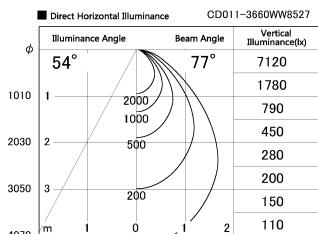

Item no. CD011-3660WW8527

Series Name: Ceiling Light

White Refractor

Installation	Direct mount
Type	
Fixture wattage	36W
Beam angle	75 deg
Color Temp.	2700K
CRI	Ra>85
Luminous	2802 lm
Body	Die-cast aluminum alloy
Body finish	White
Trim finish	White
Reflector finish	White
IP Rate	IP20
Light source	COB module
Input Voltage	AC220~240V
Dimming Type	Non-Dimmable
Certificate	CE, CCC
Cut Hole	N/A

Weight	
42.8W	2.6kg
36.0W	2.4kg
28.5W	2.4kg