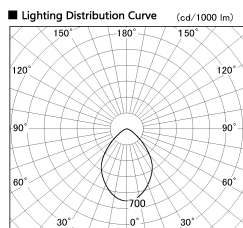

Item no. CD011-3660WW8527

Series Name: Ceiling Light

White Refractor

Installation	Direct mount
Type	
Fixture wattage	36W
Beam angle	75 deg
Color Temp.	2700K
CRI	Ra>85
Luminous	2802 lm
Body	Die-cast aluminum alloy
Body finish	White
Trim finish	White
Reflector finish	White
IP Rate	IP20
Light source	COB module
Input Voltage	AC220~240V
Dimming Type	Non-Dimmable
Certificate	CE, CCC
Cut Hole	N/A

Weight	
42.8W	2.6kg
36.0W	2.4kg
28.5W	2.4kg