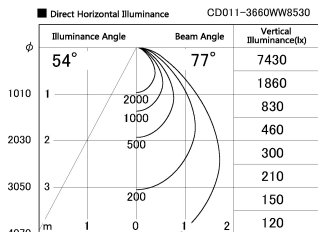

Item no. CD011-3660WW8530

Series Name: Ceiling Light

White Refractor

Installation	Direct mount
Type	
Fixture wattage	36W
Beam angle	75 deg
Color Temp.	3000K
CRI	Ra>85
Luminous	2921 lm
Body	Die-cast aluminum alloy
Body finish	White
Trim finish	White
Reflector finish	White
IP Rate	IP20
Light source	COB module
Input Voltage	AC220~240V
Dimming Type	Non-Dimmable
Certificate	CE, CCC
Cut Hole	N/A

Weight	
42.8W	2.6kg
36.0W	2.4kg
28.5W	2.4kg