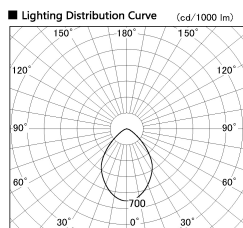

Item no. CD011-3660WW8530

Series Name: Ceiling Light

White Refractor

Installation	Direct mount
Type	
Fixture wattage	36W
Beam angle	75 deg
Color Temp.	3000K
CRI	Ra>85
Luminous	2921 lm
Body	Die-cast aluminum alloy
Body finish	White
Trim finish	White
Reflector finish	White
IP Rate	IP20
Light source	COB module
Input Voltage	AC220~240V
Dimming Type	Non-Dimmable
Certificate	CE, CCC
Cut Hole	N/A

Weight	
42.8W	2.6kg
36.0W	2.4kg
28.5W	2.4kg