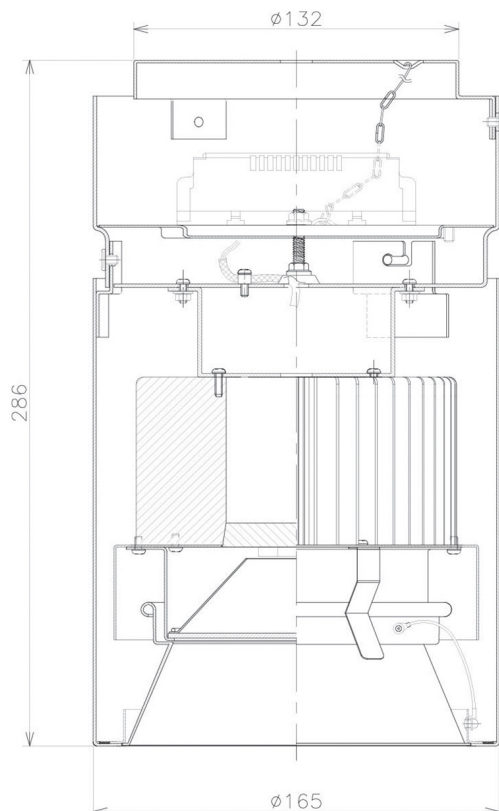

Item no. CD011-3660WW8530

Series Name: Ceiling Light

White Refractor

Installation	Direct mount
Type	
Fixture wattage	36W
Beam angle	75 deg
Color Temp.	3000K
CRI	Ra>85
Luminous	2921 lm
Body	Die-cast aluminum alloy
Body finish	White
Trim finish	White
Reflector finish	White
IP Rate	IP20
Light source	COB module
Input Voltage	AC220~240V
Dimming Type	Non-Dimmable
Certificate	CE, CCC
Cut Hole	N/A

Weight	
42.8W	2.6kg
36.0W	2.4kg
28.5W	2.4kg