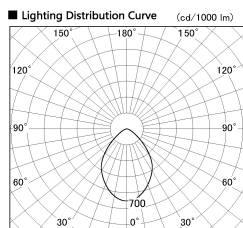

Item no. CD011-3660WW8535

Series Name: Ceiling Light

White Refractor

Installation	Direct mount
Type	
Fixture wattage	36W
Beam angle	75 deg
Color Temp.	3500K
CRI	Ra>85
Luminous	2968 lm
Body	Die-cast aluminum alloy
Body finish	White
Trim finish	White
Reflector finish	White
IP Rate	IP20
Light source	COB module
Input Voltage	AC220~240V
Dimming Type	Non-Dimmable
Certificate	CE, CCC
Cut Hole	N/A

Weight	
42.8W	2.6kg
36.0W	2.4kg
28.5W	2.4kg