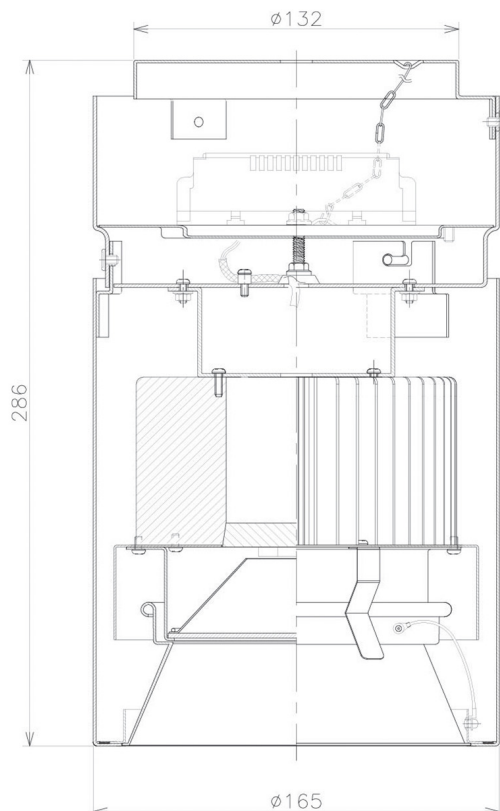

Item no. CD011-3660WW8535

Series Name: Ceiling Light

White Refractor

Installation	Direct mount
Type	
Fixture wattage	36W
Beam angle	75 deg
Color Temp.	3500K
CRI	Ra>85
Luminous	2968 lm
Body	Die-cast aluminum alloy
Body finish	White
Trim finish	White
Reflector finish	White
IP Rate	IP20
Light source	COB module
Input Voltage	AC220~240V
Dimming Type	Non-Dimmable
Certificate	CE, CCC
Cut Hole	N/A

Weight	
42.8W	2.6kg
36.0W	2.4kg
28.5W	2.4kg