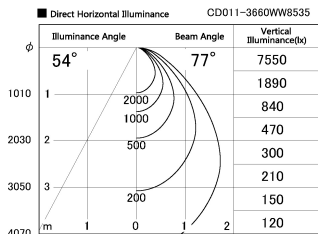

Item no. CD011-3660WW8535

Series Name: Ceiling Light

White Refractor

Installation	Direct mount
Type	
Fixture wattage	36W
Beam angle	75 deg
Color Temp.	3500K
CRI	Ra>85
Luminous	2968 lm
Body	Die-cast aluminum alloy
Body finish	White
Trim finish	White
Reflector finish	White
IP Rate	IP20
Light source	COB module
Input Voltage	AC220~240V
Dimming Type	Non-Dimmable
Certificate	CE, CCC
Cut Hole	N/A

Weight	
42.8W	2.6kg
36.0W	2.4kg
28.5W	2.4kg