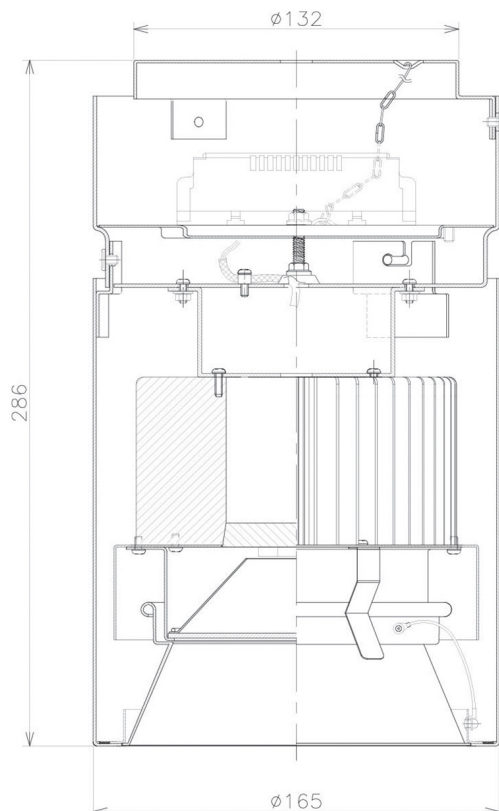

Item no. CD011-3660WW8540

Series Name: Ceiling Light

White Refrctor

Installation	Direct mount
Type	
Fixture wattage	36W
Beam angle	75 deg
Color Temp.	4000K
CRI	Ra>85
Luminous	2997 lm
Body	Die-cast aluminum alloy
Body finish	White
Trim finish	White
Reflector finish	White
IP Rate	IP20
Light source	COB module
Input Voltage	AC220~240V
Dimming Type	Non-Dimmable
Certificate	CE, CCC
Cut Hole	N/A

Weight	
42.8W	2.6kg
36.0W	2.4kg
28.5W	2.4kg