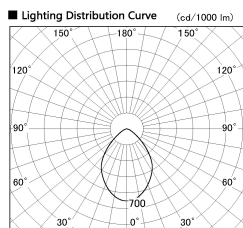

Item no. CD011-3660WW8540

Series Name: Ceiling Light

White Refrctor

Installation	Direct mount
Type	
Fixture wattage	36W
Beam angle	75 deg
Color Temp.	4000K
CRI	Ra>85
Luminous	2997 lm
Body	Die-cast aluminum alloy
Body finish	White
Trim finish	White
Reflector finish	White
IP Rate	IP20
Light source	COB module
Input Voltage	AC220~240V
Dimming Type	Non-Dimmable
Certificate	CE, CCC
Cut Hole	N/A

Weight	
42.8W	2.6kg
36.0W	2.4kg
28.5W	2.4kg