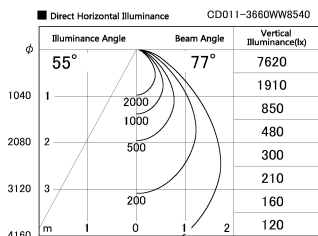

Item no. CD011-3660WW8540

Series Name: Ceiling Light

White Refrctor

Installation	Direct mount
Type	
Fixture wattage	36W
Beam angle	75 deg
Color Temp.	4000K
CRI	Ra>85
Luminous	2997 lm
Body	Die-cast aluminum alloy
Body finish	White
Trim finish	White
Reflector finish	White
IP Rate	IP20
Light source	COB module
Input Voltage	AC220~240V
Dimming Type	Non-Dimmable
Certificate	CE, CCC
Cut Hole	N/A

Weight	
42.8W	2.6kg
36.0W	2.4kg
28.5W	2.4kg