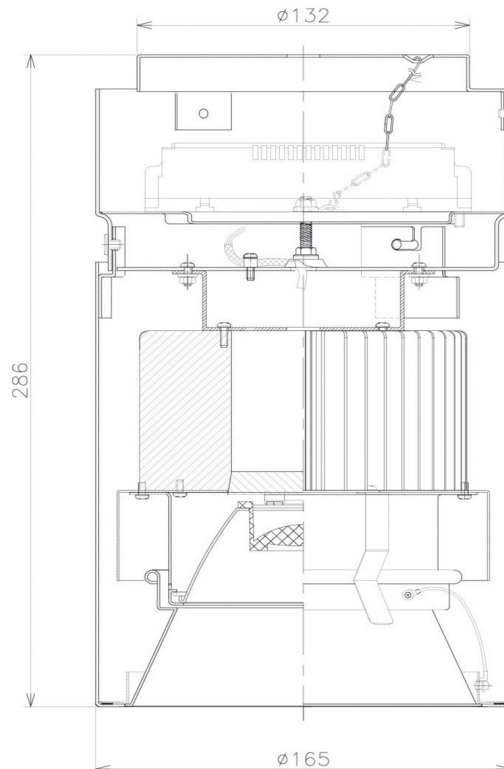

Item no. CD011-4215DW8527

Series Name: Ceiling Light

Dark Mirror Reflector

■ Direct Horizontal Illuminance CD011-4215DW8527

Illuminance Angle	Beam Angle	Vertical Illuminance (lx)
13°	14°	97170
1		24290
220		10800
1		6070
450		3890
2		2700
680		1980
3		1520
910		1520

Installation	Direct mount
Type	Ceiling Light
Fixture wattage	42.8W
Beam angle	15 deg
Color Temp.	2700K
CRI	Ra>85
Luminous	3021 lm
Body	Die-cast aluminum alloy
Body finish	White
Trim finish	White
Reflector finish	Dark Mirror
IP Rate	IP20
Light source	COB module
Input Voltage	AC220~240V
Dimming Type	Non-Dimmable
Certificate	CE, CCC
Cut Hole	N/A

Weight	
42.8W	2.6kg
36.0W	2.4kg
28.5W	2.4kg