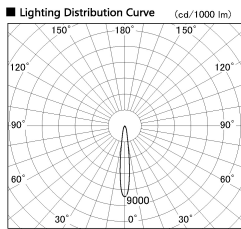

Item no. CD011-4215DW8527

Series Name: Ceiling Light

Dark Mirror Reflector

■ Direct Horizontal Illuminance CD011-4215DW8527

Illuminance Angle	Beam Angle	Vertical Illuminance (lx)
13°	14°	97170
1		24290
220		10800
1		6070
450		3890
2		2700
680		1980
3		1520
910		1520

Installation	Direct mount
Type	Ceiling Light
Fixture wattage	42.8W
Beam angle	15 deg
Color Temp.	2700K
CRI	Ra>85
Luminous	3021 lm
Body	Die-cast aluminum alloy
Body finish	White
Trim finish	White
Reflector finish	Dark Mirror
IP Rate	IP20
Light source	COB module
Input Voltage	AC220~240V
Dimming Type	Non-Dimmable
Certificate	CE, CCC
Cut Hole	N/A

Weight	
42.8W	2.6kg
36.0W	2.4kg
28.5W	2.4kg