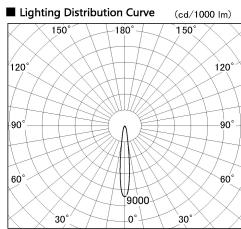

Item no. CD011-4215DW8527

Series Name: Ceiling Light

Dark Mirror Reflector

Illuminance Angle	Beam Angle	Vertical Illuminance (lx)
13°	14°	97170
1		24290
2		10800
4.5		6070
6.8		3890
3		2700
4.5		1980
1	1	2000
2	2	1000
4.5	4.5	2700
6.8	6.8	1520

Installation	Direct mount
Type	
Fixture wattage	42.8W
Beam angle	15 deg
Color Temp.	2700K
CRI	Ra>85
Luminous	3021 lm
Body	Die-cast aluminum alloy
Body finish	White
Trim finish	White
Reflector finish	Dark Mirror
IP Rate	IP20
Light source	COB module
Input Voltage	AC220~240V
Dimming Type	Non-Dimmable
Certificate	CE, CCC
Cut Hole	N/A

Weight	
42.8W	2.6kg
36.0W	2.4kg
28.5W	2.4kg