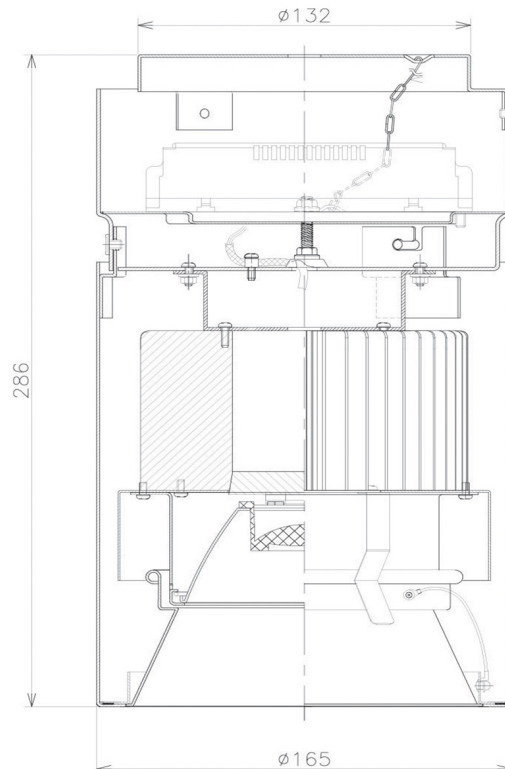

Item no. CD011-4215DW8527

Series Name: Ceiling Light

Dark Mirror Reflector

Illuminance Angle	Beam Angle	Vertical Illuminance (lx)
13°	14°	97170
1		24290
2		10800
4.5		6070
6.8		3890
3		2700
4.5		1980
1	1	2000
2	2	1000
4.5	4.5	2700
6.8	6.8	1520

Installation	Direct mount
Type	
Fixture wattage	42.8W
Beam angle	15 deg
Color Temp.	2700K
CRI	Ra>85
Luminous	3021 lm
Body	Die-cast aluminum alloy
Body finish	White
Trim finish	White
Reflector finish	Dark Mirror
IP Rate	IP20
Light source	COB module
Input Voltage	AC220~240V
Dimming Type	Non-Dimmable
Certificate	CE, CCC
Cut Hole	N/A

Weight	
42.8W	2.6kg
36.0W	2.4kg
28.5W	2.4kg