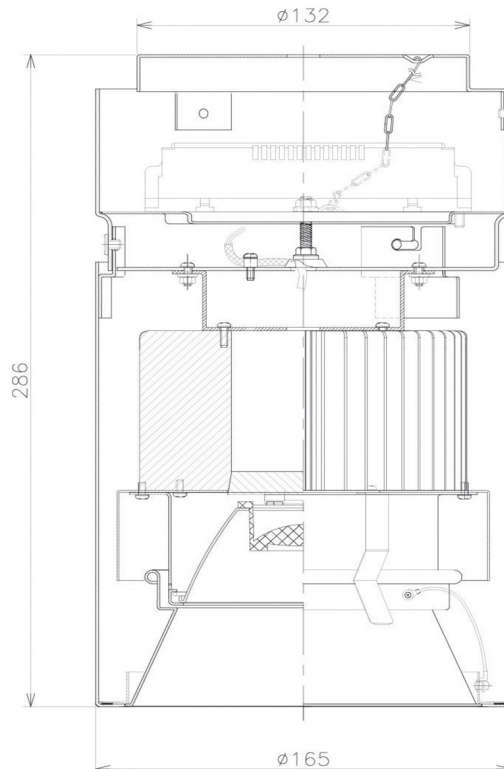

Item no. CD011-4215DW8530

Series Name: Ceiling Light

Dark Mirror Reflector

■ Direct Horizontal Illuminance CD011-4215DW8530

| Illuminance Angle | Beam Angle | Vertical Illuminance (lx) | |
|-------------------|------------|---------------------------|-------|
| | | 1 | 2 |
| 13° | 14° | 101320 | 11260 |
| 1 | 50000 | 25330 | 6330 |
| 220 | 20000 | 11260 | 4050 |
| 450 | 10000 | 6330 | 2810 |
| 680 | 5000 | 4050 | 2070 |
| 910 | 2000 | 2810 | 1580 |

| | |
|------------------|-------------------------|
| Installation | Direct mount |
| Type | |
| Fixture wattage | 42.8W |
| Beam angle | 15 deg |
| Color Temp. | 3000K |
| CRI | Ra>85 |
| Luminous | 3150 lm |
| Body | Die-cast aluminum alloy |
| Body finish | White |
| Trim finish | White |
| Reflector finish | Dark Mirror |
| IP Rate | IP20 |
| Light source | COB module |
| Input Voltage | AC220~240V |
| Dimming Type | Non-Dimmable |
| Certificate | CE, CCC |
| Cut Hole | N/A |

| Weight | |
|--------|-------|
| 42.8W | 2.6kg |
| 36.0W | 2.4kg |
| 28.5W | 2.4kg |