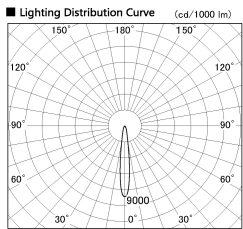

Item no. CD011-4215DW8530

Series Name: Ceiling Light

Dark Mirror Reflector

Illuminance Angle	Beam Angle	Vertical Illuminance (lx)
13°	14°	101320
1	50000	25330
220	20000	11260
450	10000	6330
680	5000	4050
910	2000	2810
m	1	2070
	2	1580

Installation	Direct mount
Type	
Fixture wattage	42.8W
Beam angle	15 deg
Color Temp.	3000K
CRI	Ra>85
Luminous	3150 lm
Body	Die-cast aluminum alloy
Body finish	White
Trim finish	White
Reflector finish	Dark Mirror
IP Rate	IP20
Light source	COB module
Input Voltage	AC220~240V
Dimming Type	Non-Dimmable
Certificate	CE, CCC
Cut Hole	N/A

Weight	
42.8W	2.6kg
36.0W	2.4kg
28.5W	2.4kg