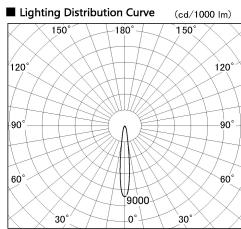

Item no. CD011-4215DW8530

Series Name: Ceiling Light

Dark Mirror Reflector

■ Direct Horizontal Illuminance CD011-4215DW8530

| Illuminance Angle | Beam Angle | Vertical Illuminance (lx) | |
|-------------------|------------|---------------------------|-------|
| | | 1 | 2 |
| 13° | 14° | 101320 | 11260 |
| 1 | 50000 | 25330 | 6330 |
| 220 | 20000 | 11260 | 4050 |
| 450 | 10000 | 6330 | 2810 |
| 680 | 5000 | 4050 | 2070 |
| 910 | 2000 | 2810 | 1580 |

| | |
|------------------|-------------------------|
| Installation | Direct mount |
| Type | |
| Fixture wattage | 42.8W |
| Beam angle | 15 deg |
| Color Temp. | 3000K |
| CRI | Ra>85 |
| Luminous | 3150 lm |
| Body | Die-cast aluminum alloy |
| Body finish | White |
| Trim finish | White |
| Reflector finish | Dark Mirror |
| IP Rate | IP20 |
| Light source | COB module |
| Input Voltage | AC220~240V |
| Dimming Type | Non-Dimmable |
| Certificate | CE, CCC |
| Cut Hole | N/A |

| Weight | |
|--------|-------|
| 42.8W | 2.6kg |
| 36.0W | 2.4kg |
| 28.5W | 2.4kg |