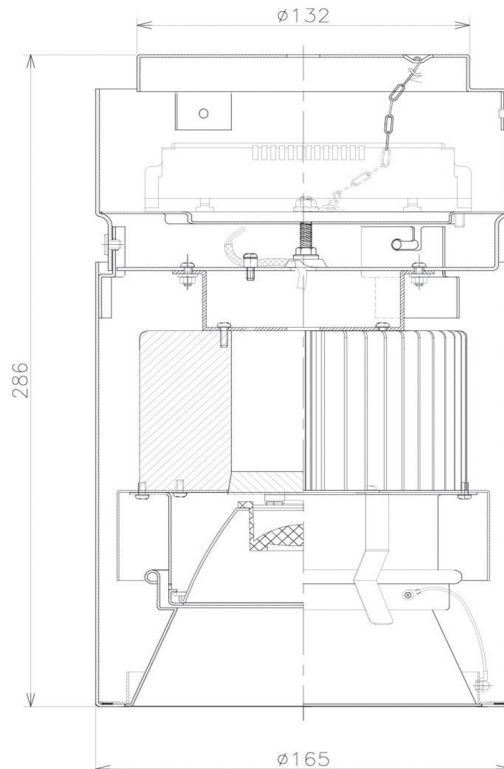

Item no. CD011-4215DW8530

Series Name: Ceiling Light

Dark Mirror Reflector

Illuminance Angle	Beam Angle	Vertical Illuminance (lx)
13°	14°	101320
1	50000	25330
220	20000	11260
450	10000	6330
680	5000	4050
910	2000	2810
m	1	2070
	2	1580

Installation	Direct mount
Type	
Fixture wattage	42.8W
Beam angle	15 deg
Color Temp.	3000K
CRI	Ra>85
Luminous	3150 lm
Body	Die-cast aluminum alloy
Body finish	White
Trim finish	White
Reflector finish	Dark Mirror
IP Rate	IP20
Light source	COB module
Input Voltage	AC220~240V
Dimming Type	Non-Dimmable
Certificate	CE, CCC
Cut Hole	N/A

Weight	
42.8W	2.6kg
36.0W	2.4kg
28.5W	2.4kg