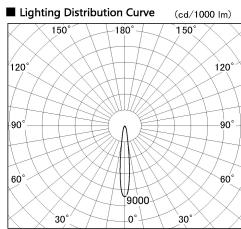

Item no. CD011-4215DW8535

Series Name: Ceiling Light

Dark Mirror Reflector

■ Direct Horizontal Illuminance CD011-4215DW8535

Illuminance Angle	Beam Angle	Vertical Illuminance (lx)
13°	14°	102960
1		25740
		11440
2		6440
450		4120
2		2860
680		2100
3		1610
910	27°	1610

Installation	Direct mount
Type	
Fixture wattage	42.8W
Beam angle	15 deg
Color Temp.	3500K
CRI	Ra>85
Luminous	3201 lm
Body	Die-cast aluminum alloy
Body finish	White
Trim finish	White
Reflector finish	Dark Mirror
IP Rate	IP20
Light source	COB module
Input Voltage	AC220~240V
Dimming Type	Non-Dimmable
Certificate	CE, CCC
Cut Hole	N/A

Weight	
42.8W	2.6kg
36.0W	2.4kg
28.5W	2.4kg