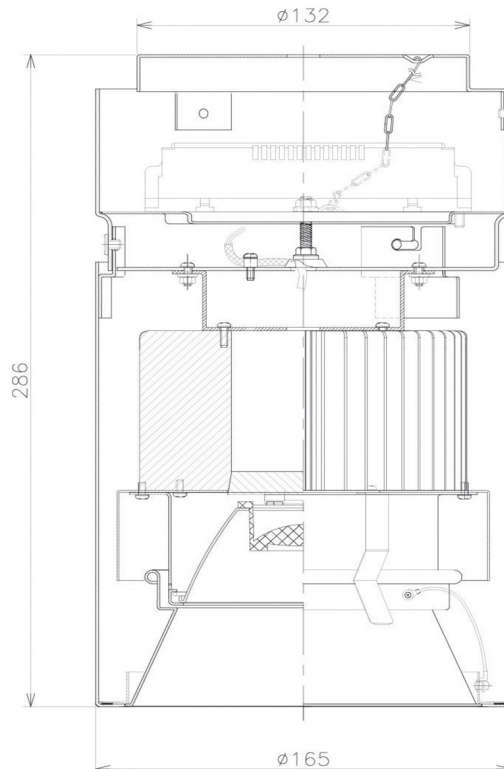

Item no. CD011-4215DW8535

Series Name: Ceiling Light

Dark Mirror Reflector

■ Direct Horizontal Illuminance CD011-4215DW8535

Illuminance Angle	Beam Angle	Vertical Illuminance (lx)
13°	14°	102960
1		25740
		11440
2		6440
450		4120
2		2860
680		2100
3		1610
910	27°	1610

Installation	Direct mount
Type	
Fixture wattage	42.8W
Beam angle	15 deg
Color Temp.	3500K
CRI	Ra>85
Luminous	3201 lm
Body	Die-cast aluminum alloy
Body finish	White
Trim finish	White
Reflector finish	Dark Mirror
IP Rate	IP20
Light source	COB module
Input Voltage	AC220~240V
Dimming Type	Non-Dimmable
Certificate	CE, CCC
Cut Hole	N/A

Weight	
42.8W	2.6kg
36.0W	2.4kg
28.5W	2.4kg