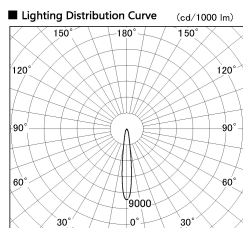

Item no. CD011-4215DW8540

Series Name: Ceiling Light

Dark Mirror Reflector

Installation	Direct mount
Type	
Fixture wattage	42.8W
Beam angle	15 deg
Color Temp.	4000K
CRI	Ra>85
Luminous	3232 lm
Body	Die-cast aluminum alloy
Body finish	White
Trim finish	White
Reflector finish	Dark Mirror
IP Rate	IP20
Light source	COB module
Input Voltage	AC220~240V
Dimming Type	Non-Dimmable
Certificate	CE, CCC
Cut Hole	N/A

Direct Horizontal Illuminance CD011-4215DW8540

Illuminance Angle	Beam Angle	Vertical Illuminance (lx)
13°	14°	103960
1		25990
220		11550
1		6500
450		4160
2		2890
680		2120
3		1620
910		1620

Weight	
42.8W	2.6kg
36.0W	2.4kg
28.5W	2.4kg