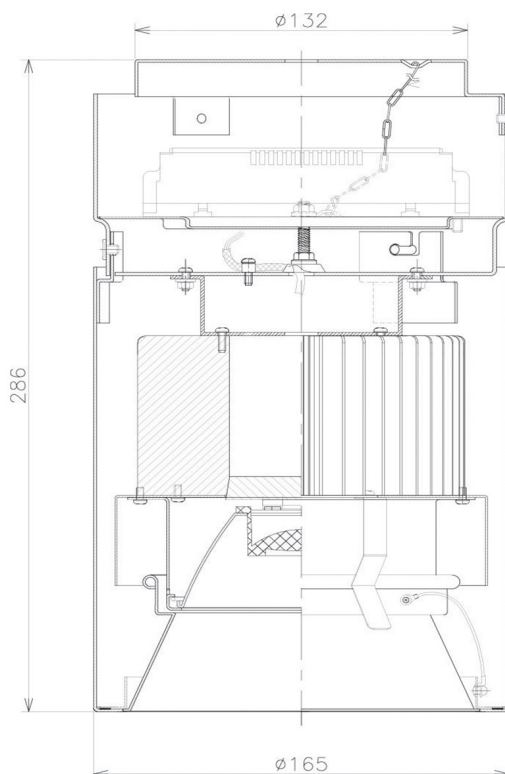

Item no. CD011-4215DW8540

Series Name: Ceiling Light

Dark Mirror Reflector

Installation	Direct mount
Type	
Fixture wattage	42.8W
Beam angle	15 deg
Color Temp.	4000K
CRI	Ra>85
Luminous	3232 lm
Body	Die-cast aluminum alloy
Body finish	White
Trim finish	White
Reflector finish	Dark Mirror
IP Rate	IP20
Light source	COB module
Input Voltage	AC220~240V
Dimming Type	Non-Dimmable
Certificate	CE, CCC
Cut Hole	N/A

Direct Horizontal Illuminance CD011-4215DW8540

Illuminance Angle	Beam Angle	Vertical Illuminance (lx)
13°	14°	103960
1		25990
220		11550
1		6500
450		4160
2		2890
680		2120
3		1620
910		1620

Weight	
42.8W	2.6kg
36.0W	2.4kg
28.5W	2.4kg