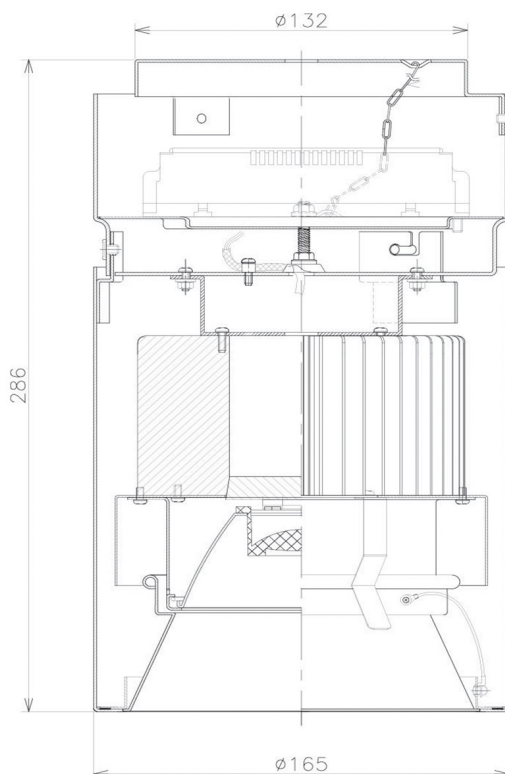

Item no. CD011-4215MW8527

Series Name: Ceiling Light

Installation	Direct mount
Type	
Fixture wattage	42.8W
Beam angle	15 deg
Color Temp.	2700K
CRI	Ra>85
Luminous	3180 lm
Body	Die-cast aluminum alloy
Body finish	White
Trim finish	White
Reflector finish	Mirror
IP Rate	IP20
Light source	COB module
Input Voltage	AC220~240V
Dimming Type	Non-Dimmable
Certificate	CE, CCC
Cut Hole	N/A

■ Direct Horizontal Illuminance CD011-4215MW8527

Illuminance Angle	Beam Angle	Vertical Illuminance (lx)	
		1	2
13°	14°	102280	
1		25570	
220		11360	
1		6390	
450		4090	
2		2840	
680		2090	
3		1600	
910			
m			

Weight	
42.8W	2.6kg
36.0W	2.4kg
28.5W	2.4kg