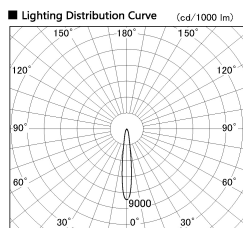

Item no. CD011-4215MW8527

Series Name: Ceiling Light

Installation	Direct mount
Type	
Fixture wattage	42.8W
Beam angle	15 deg
Color Temp.	2700K
CRI	Ra>85
Luminous	3180 lm
Body	Die-cast aluminum alloy
Body finish	White
Trim finish	White
Reflector finish	Mirror
IP Rate	IP20
Light source	COB module
Input Voltage	AC220~240V
Dimming Type	Non-Dimmable
Certificate	CE, CCC
Cut Hole	N/A

■ Direct Horizontal Illuminance CD011-4215MW8527

Illuminance Angle	Beam Angle	Vertical Illuminance (lx)	
		1	2
13°	14°	102280	
1		25570	
220		11360	
1		6390	
450		4090	
2		2840	
680		2090	
3		1600	
910			
m			

Weight	
42.8W	2.6kg
36.0W	2.4kg
28.5W	2.4kg