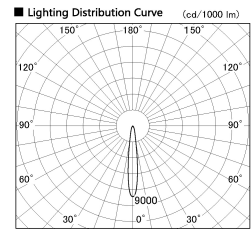

Item no. CD011-4215MW8530

Series Name: Ceiling Light

■ Direct Horizontal Illuminance CD011-4215MW8530

Illuminance Angle	Beam Angle	Vertical Illuminance(lx)
13°	14°	106660
1	50000	26670
220	20000	11850
450	10000	6670
680	5000	4270
910	2000	2960
	1000	2180
	500	1670

Installation	Direct mount
Type	
Fixture wattage	42.8W
Beam angle	15 deg
Color Temp.	3000K
CRI	Ra>85
Luminous	3316 lm
Body	Die-cast aluminum alloy
Body finish	White
Trim finish	White
Reflector finish	Mirror
IP Rate	IP20
Light source	COB module
Input Voltage	AC220~240V
Dimming Type	Non-Dimmable
Certificate	CE, CCC
Cut Hole	N/A

Weight	
42.8W	2.6kg
36.0W	2.4kg
28.5W	2.4kg