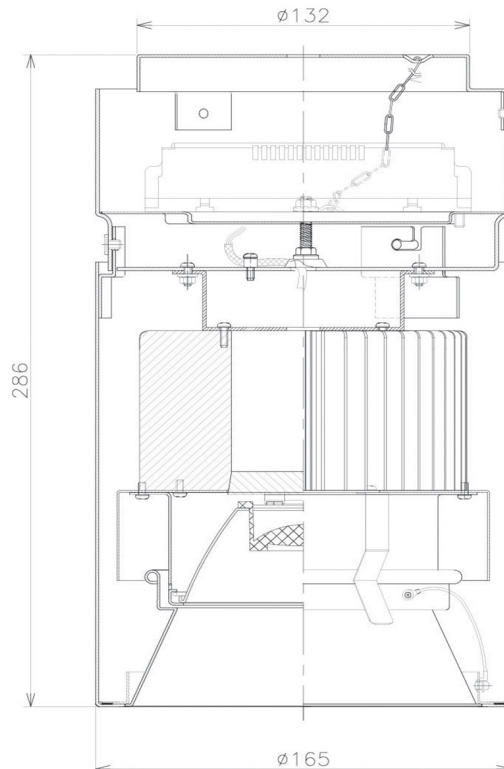

Item no. CD011-4215MW8530

Series Name: Ceiling Light

■ Direct Horizontal Illuminance CD011-4215MW8530

Illuminance Angle	Beam Angle	Vertical Illuminance(lx)
13°	14°	106660
1	50000	26670
220	20000	11850
450	10000	6670
680	5000	4270
910	2000	2960
	1000	2180
	500	1670

Installation	Direct mount
Type	
Fixture wattage	42.8W
Beam angle	15 deg
Color Temp.	3000K
CRI	Ra>85
Luminous	3316 lm
Body	Die-cast aluminum alloy
Body finish	White
Trim finish	White
Reflector finish	Mirror
IP Rate	IP20
Light source	COB module
Input Voltage	AC220~240V
Dimming Type	Non-Dimmable
Certificate	CE, CCC
Cut Hole	N/A

Weight	
42.8W	2.6kg
36.0W	2.4kg
28.5W	2.4kg