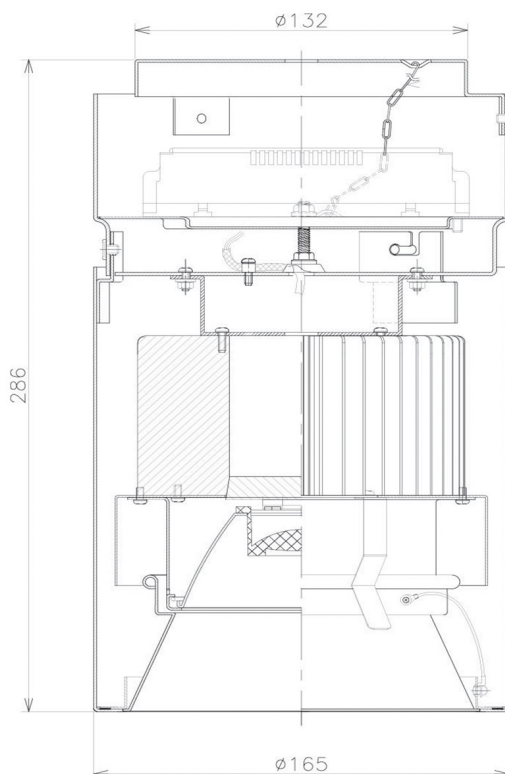

Item no. CD011-4215MW8535

Series Name: Ceiling Light

Installation	Direct mount
Type	
Fixture wattage	42.8W
Beam angle	15 deg
Color Temp.	3500K
CRI	Ra>85
Luminous	3370 lm
Body	Die-cast aluminum alloy
Body finish	White
Trim finish	White
Reflector finish	Mirror
IP Rate	IP20
Light source	COB module
Input Voltage	AC220~240V
Dimming Type	Non-Dimmable
Certificate	CE, CCC
Cut Hole	N/A

■ Direct Horizontal Illuminance CD011-4215MW8535

φ	Illuminance Angle	Beam Angle	Vertical Illuminance (lx)
	13°	14°	108400
220	1	50000	27100
		20000	12040
450	2	10000	6780
		5000	4340
680	3		3010
			2210
910	m	1 2 0 0 1 2	1690

Weight	
42.8W	2.6kg
36.0W	2.4kg
28.5W	2.4kg