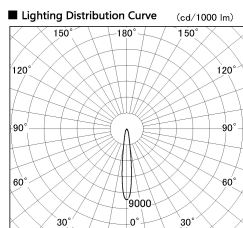

Item no. CD011-4215MW8535

Series Name: Ceiling Light

Installation	Direct mount
Type	
Fixture wattage	42.8W
Beam angle	15 deg
Color Temp.	3500K
CRI	Ra>85
Luminous	3370 lm
Body	Die-cast aluminum alloy
Body finish	White
Trim finish	White
Reflector finish	Mirror
IP Rate	IP20
Light source	COB module
Input Voltage	AC220~240V
Dimming Type	Non-Dimmable
Certificate	CE, CCC
Cut Hole	N/A

■ Direct Horizontal Illuminance CD011-4215MW8535

φ	Illuminance Angle	Beam Angle	Vertical Illuminance (lx)
	13°	14°	108400
220	1	50000	27100
		20000	12040
450	2	10000	6780
		5000	4340
680	3		3010
			2210
910	m	1 2 0 0 1 2	1690

Weight	
42.8W	2.6kg
36.0W	2.4kg
28.5W	2.4kg