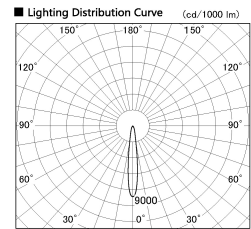

Item no. CD011-4215MW8540

Series Name: Ceiling Light

■ Direct Horizontal Illuminance CD011-4215MW8540

Illuminance Angle	Beam Angle	Vertical Illuminance (lx)
13°	14°	109430
1	5000	27360
220	2000	12160
1	10000	6840
450	5000	4380
2		3040
680		2230
3		1710
910	m 1 2 0 0 1 2	

Installation	Direct mount
Type	
Fixture wattage	42.8W
Beam angle	15 deg
Color Temp.	4000K
CRI	Ra>85
Luminous	3402 lm
Body	Die-cast aluminum alloy
Body finish	White
Trim finish	White
Reflector finish	Mirror
IP Rate	IP20
Light source	COB module
Input Voltage	AC220~240V
Dimming Type	Non-Dimmable
Certificate	CE, CCC
Cut Hole	N/A

Weight	
42.8W	2.6kg
36.0W	2.4kg
28.5W	2.4kg