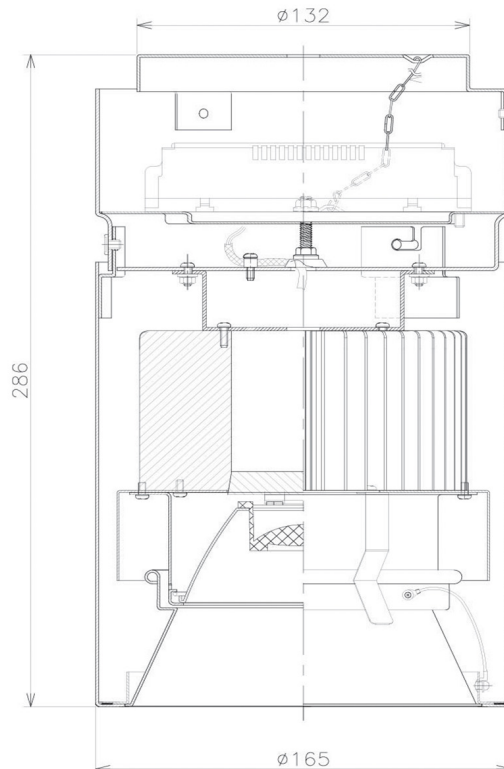

Item no. CD011-4215MW8540

Series Name: Ceiling Light

■ Direct Horizontal Illuminance CD011-4215MW8540

Illuminance Angle	Beam Angle	Vertical Illuminance (lx)	
		13°	14°
φ			
1	50000	109430	27360
220	20000	12160	6840
450	10000	4380	3040
680	5000	2230	1710
910	m	1	2

Installation	Direct mount
Type	Ceiling Light
Fixture wattage	42.8W
Beam angle	15 deg
Color Temp.	4000K
CRI	Ra>85
Luminous	3402 lm
Body	Die-cast aluminum alloy
Body finish	White
Trim finish	White
Reflector finish	Mirror
IP Rate	IP20
Light source	COB module
Input Voltage	AC220~240V
Dimming Type	Non-Dimmable
Certificate	CE, CCC
Cut Hole	N/A

Weight	
42.8W	2.6kg
36.0W	2.4kg
28.5W	2.4kg