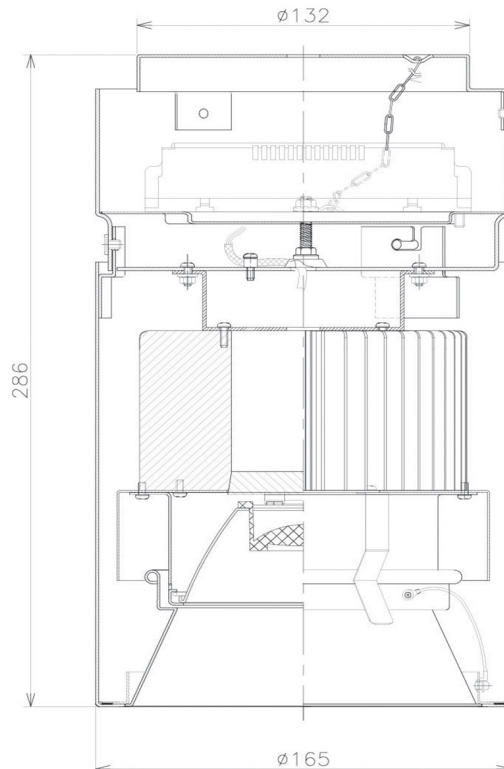

Item no. CD011-4215MW8540

Series Name: Ceiling Light

■ Direct Horizontal Illuminance CD011-4215MW8540

Illuminance Angle	Beam Angle	Vertical Illuminance (lx)
13°	14°	109430
1	5000	27360
220	2000	12160
1	10000	6840
450	5000	4380
2		3040
680		2230
3		1710
910	m 1 2 0 0 1 2	

Installation	Direct mount
Type	
Fixture wattage	42.8W
Beam angle	15 deg
Color Temp.	4000K
CRI	Ra>85
Luminous	3402 lm
Body	Die-cast aluminum alloy
Body finish	White
Trim finish	White
Reflector finish	Mirror
IP Rate	IP20
Light source	COB module
Input Voltage	AC220~240V
Dimming Type	Non-Dimmable
Certificate	CE, CCC
Cut Hole	N/A

Weight	
42.8W	2.6kg
36.0W	2.4kg
28.5W	2.4kg