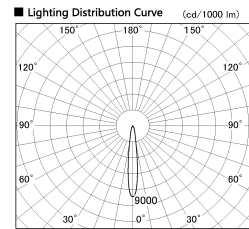

Item no. CD011-4215MW8540

Series Name: Ceiling Light

■ Direct Horizontal Illuminance CD011-4215MW8540

Illuminance Angle	Beam Angle	Vertical Illuminance (lx)	
		13°	14°
φ			
1	50000	109430	27360
220	20000	12160	6840
450	10000	4380	3040
680	5000	2230	1710
910	m	1	2

Installation	Direct mount
Type	Ceiling Light
Fixture wattage	42.8W
Beam angle	15 deg
Color Temp.	4000K
CRI	Ra>85
Luminous	3402 lm
Body	Die-cast aluminum alloy
Body finish	White
Trim finish	White
Reflector finish	Mirror
IP Rate	IP20
Light source	COB module
Input Voltage	AC220~240V
Dimming Type	Non-Dimmable
Certificate	CE, CCC
Cut Hole	N/A

Weight	
42.8W	2.6kg
36.0W	2.4kg
28.5W	2.4kg