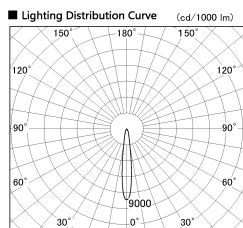

Item no. CD011-4215WW8527

Series Name: Ceiling Light

White Refractor

Installation	Direct mount
Type	
Fixture wattage	42.8W
Beam angle	15 deg
Color Temp.	2700K
CRI	Ra>85
Luminous	3180 lm
Body	Die-cast aluminum alloy
Body finish	White
Trim finish	White
Reflector finish	White
IP Rate	IP20
Light source	COB module
Input Voltage	AC220~240V
Dimming Type	Non-Dimmable
Certificate	CE, CCC
Cut Hole	N/A

■ Direct Horizontal Illuminance CD011-4215WW8527

Illuminance Angle	Beam Angle	Vertical Illuminance(lx)
13°	14°	102280
1	50000	25570
220	20000	11360
450	10000	6390
680	5000	4090
910	2000	2840
m	1	2090
	2	1600

Weight	
42.8W	2.6kg
36.0W	2.4kg
28.5W	2.4kg