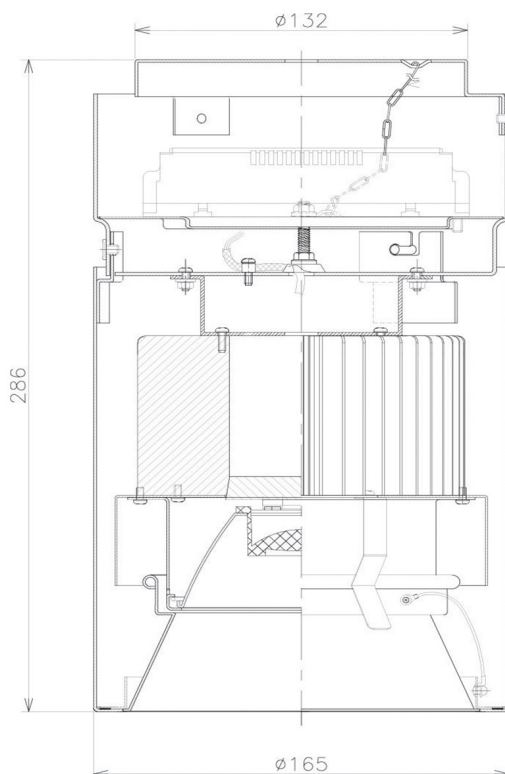

Item no. CD011-4215WW8527

Series Name: Ceiling Light

White Refractor

Installation	Direct mount
Type	
Fixture wattage	42.8W
Beam angle	15 deg
Color Temp.	2700K
CRI	Ra>85
Luminous	3180 lm
Body	Die-cast aluminum alloy
Body finish	White
Trim finish	White
Reflector finish	White
IP Rate	IP20
Light source	COB module
Input Voltage	AC220~240V
Dimming Type	Non-Dimmable
Certificate	CE, CCC
Cut Hole	N/A

■ Direct Horizontal Illuminance CD011-4215WW8527

Illuminance Angle	Beam Angle	Vertical Illuminance(lx)
13°	14°	102280
1	50000	25570
220	20000	11360
450	10000	6390
680	5000	4090
910	2000	2840
m	1	2090
	2	1600

Weight	
42.8W	2.6kg
36.0W	2.4kg
28.5W	2.4kg