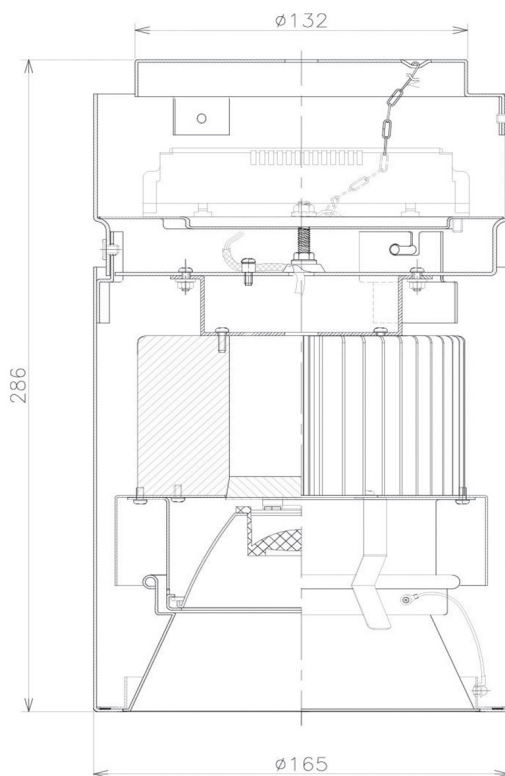

Item no. CD011-4215WW8530

Series Name: Ceiling Light

White Refractor

Installation	Direct mount
Type	Ceiling Light
Fixture wattage	42.8W
Beam angle	15 deg
Color Temp.	3000K
CRI	Ra>85
Luminous	3316 lm
Body	Die-cast aluminum alloy
Body finish	White
Trim finish	White
Reflector finish	White
IP Rate	IP20
Light source	COB module
Input Voltage	AC220~240V
Dimming Type	Non-Dimmable
Certificate	CE, CCC
Cut Hole	N/A

Direct Horizontal Illuminance CD011-4215WW8530

Illuminance Angle	Beam Angle	Vertical Illuminance (lx)
13°	14°	106660
1	50000	26670
220	20000	11850
450	10000	6670
680	5000	4270
910	2000	2960
	1000	2180
	500	1670

Weight	
42.8W	2.6kg
36.0W	2.4kg
28.5W	2.4kg