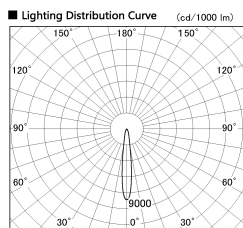

Item no. CD011-4215WW8530

Series Name: Ceiling Light

White Refractor

Installation	Direct mount
Type	Ceiling Light
Fixture wattage	42.8W
Beam angle	15 deg
Color Temp.	3000K
CRI	Ra>85
Luminous	3316 lm
Body	Die-cast aluminum alloy
Body finish	White
Trim finish	White
Reflector finish	White
IP Rate	IP20
Light source	COB module
Input Voltage	AC220~240V
Dimming Type	Non-Dimmable
Certificate	CE, CCC
Cut Hole	N/A

Direct Horizontal Illuminance CD011-4215WW8530

Illuminance Angle	Beam Angle	Vertical Illuminance (lx)
13°	14°	106660
1	50000	26670
220	20000	11850
450	10000	6670
680	5000	4270
910	2000	2960
	1000	2180
	500	1670

Weight	
42.8W	2.6kg
36.0W	2.4kg
28.5W	2.4kg