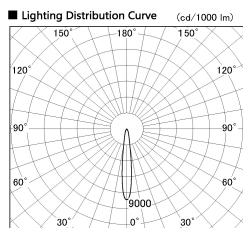

Item no. CD011-4215WW8530

Series Name: Ceiling Light

White Refractor

Installation	Direct mount
Type	
Fixture wattage	42.8W
Beam angle	15 deg
Color Temp.	3000K
CRI	Ra>85
Luminous	3316 lm
Body	Die-cast aluminum alloy
Body finish	White
Trim finish	White
Reflector finish	White
IP Rate	IP20
Light source	COB module
Input Voltage	AC220~240V
Dimming Type	Non-Dimmable
Certificate	CE, CCC
Cut Hole	N/A

Direct Horizontal Illuminance CD011-4215WW8530

Illuminance Angle	Beam Angle	Vertical Illuminance(lx)
13°	14°	106660
1	50000	26670
220	20000	11850
450	10000	6670
680	5000	4270
910	2000	2960
	1	2180
	2	1670

Weight	
42.8W	2.6kg
36.0W	2.4kg
28.5W	2.4kg