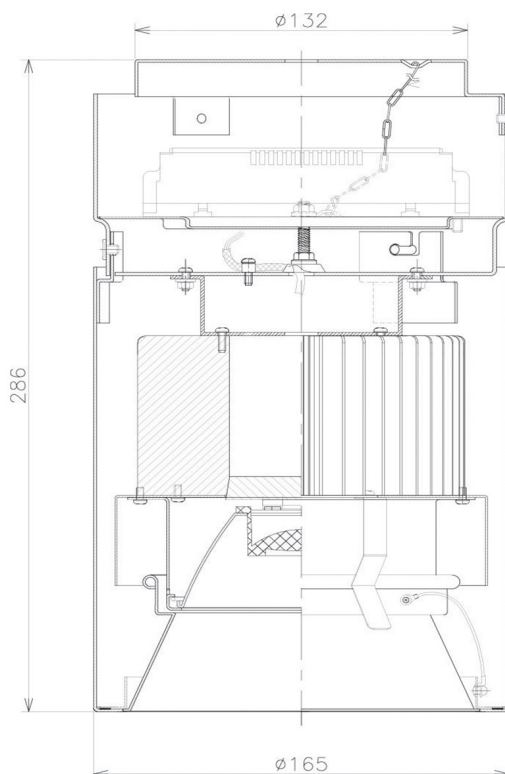

Item no. CD011-4215WW8530

Series Name: Ceiling Light

White Refractor

Installation	Direct mount
Type	
Fixture wattage	42.8W
Beam angle	15 deg
Color Temp.	3000K
CRI	Ra>85
Luminous	3316 lm
Body	Die-cast aluminum alloy
Body finish	White
Trim finish	White
Reflector finish	White
IP Rate	IP20
Light source	COB module
Input Voltage	AC220~240V
Dimming Type	Non-Dimmable
Certificate	CE, CCC
Cut Hole	N/A

Direct Horizontal Illuminance CD011-4215WW8530

Illuminance Angle	Beam Angle	Vertical Illuminance(lx)
13°	14°	106660
1	50000	26670
220	20000	11850
450	10000	6670
680	5000	4270
910	2000	2960
	1	2180
	2	1670

Weight	
42.8W	2.6kg
36.0W	2.4kg
28.5W	2.4kg