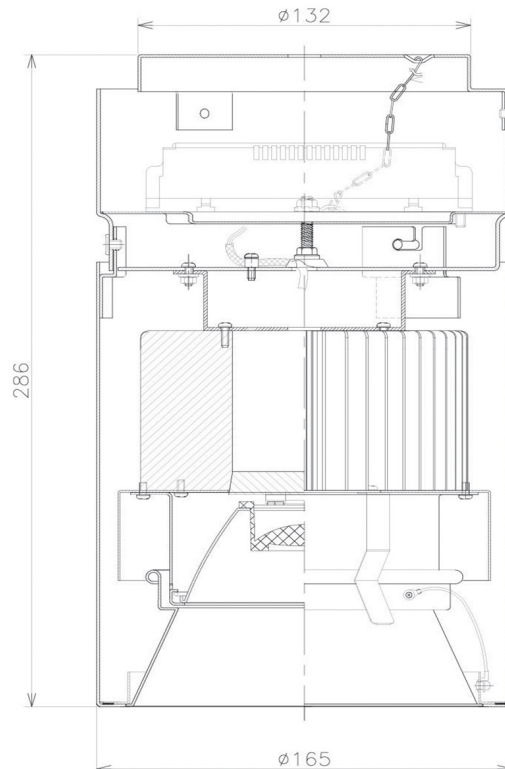

Item no. CD011-4215WW8535

Series Name: Ceiling Light

White Refractor

■ Direct Horizontal Illuminance CD011-4215WW8535

Illuminance Angle	Beam Angle		Vertical Illuminance(lx)
	13°	14°	
φ			108400
220	50000		27100
1	20000		12040
450	10000		6780
2		5000	4340
680			3010
3			2210
910	m	1 2 0 0 1 2	1690

Installation	Direct mount
Type	Ceiling Light
Fixture wattage	42.8W
Beam angle	15 deg
Color Temp.	3500K
CRI	Ra>85
Luminous	3370 lm
Body	Die-cast aluminum alloy
Body finish	White
Trim finish	White
Reflector finish	White
IP Rate	IP20
Light source	COB module
Input Voltage	AC220~240V
Dimming Type	Non-Dimmable
Certificate	CE, CCC
Cut Hole	N/A

Weight	
42.8W	2.6kg
36.0W	2.4kg
28.5W	2.4kg