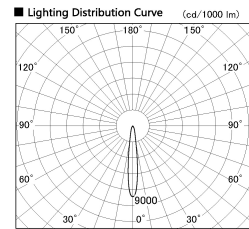

Item no. CD011-4215WW8535

Series Name: Ceiling Light

White Refractor

■ Direct Horizontal Illuminance CD011-4215WW8535

Illuminance Angle	Beam Angle		Vertical Illuminance(lx)
	13°	14°	
φ			108400
220	50000		27100
1	20000		12040
450	10000		6780
2		5000	4340
680			3010
3			2210
910	m	1 2 0 0 1 2	1690

Installation	Direct mount
Type	Ceiling Light
Fixture wattage	42.8W
Beam angle	15 deg
Color Temp.	3500K
CRI	Ra>85
Luminous	3370 lm
Body	Die-cast aluminum alloy
Body finish	White
Trim finish	White
Reflector finish	White
IP Rate	IP20
Light source	COB module
Input Voltage	AC220~240V
Dimming Type	Non-Dimmable
Certificate	CE, CCC
Cut Hole	N/A

Weight	
42.8W	2.6kg
36.0W	2.4kg
28.5W	2.4kg