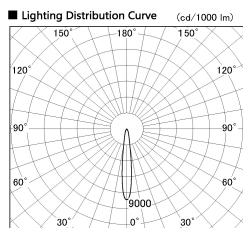

Item no. CD011-4215WW8535

Series Name: Ceiling Light

White Refractor

Installation	Direct mount
Type	
Fixture wattage	42.8W
Beam angle	15 deg
Color Temp.	3500K
CRI	Ra>85
Luminous	3370 lm
Body	Die-cast aluminum alloy
Body finish	White
Trim finish	White
Reflector finish	White
IP Rate	IP20
Light source	COB module
Input Voltage	AC220~240V
Dimming Type	Non-Dimmable
Certificate	CE, CCC
Cut Hole	N/A

Direct Horizontal Illuminance CD011-4215WW8535

Illuminance Angle	Beam Angle	Vertical Illuminance (lx)
13°	14°	108400
1	50000	27100
220	20000	12040
450	10000	6780
680	5000	4340
910	2000	3010
m	1	2210
	2	1690

Weight	
42.8W	2.6kg
36.0W	2.4kg
28.5W	2.4kg