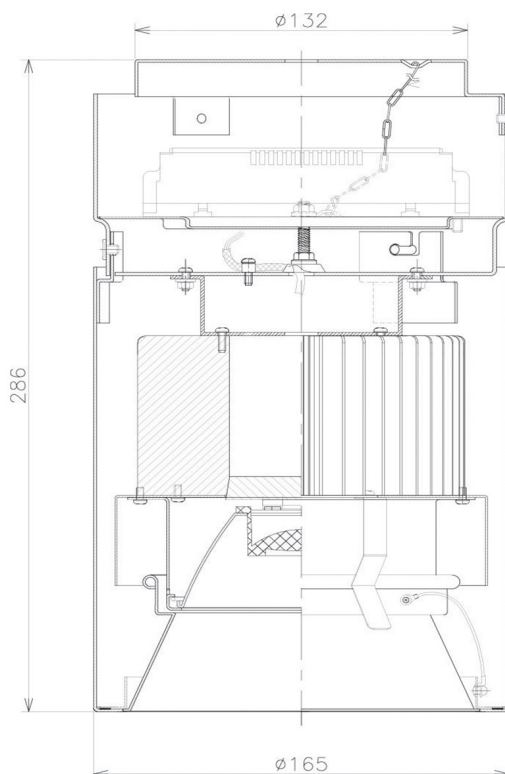

Item no. CD011-4215WW8535

Series Name: Ceiling Light

White Refractor

Installation	Direct mount
Type	
Fixture wattage	42.8W
Beam angle	15 deg
Color Temp.	3500K
CRI	Ra>85
Luminous	3370 lm
Body	Die-cast aluminum alloy
Body finish	White
Trim finish	White
Reflector finish	White
IP Rate	IP20
Light source	COB module
Input Voltage	AC220~240V
Dimming Type	Non-Dimmable
Certificate	CE, CCC
Cut Hole	N/A

Direct Horizontal Illuminance CD011-4215WW8535

Illuminance Angle	Beam Angle	Vertical Illuminance (lx)
13°	14°	108400
1	50000	27100
220	20000	12040
450	10000	6780
680	5000	4340
910	2000	3010
m	1	2210
	2	1690

Weight	
42.8W	2.6kg
36.0W	2.4kg
28.5W	2.4kg