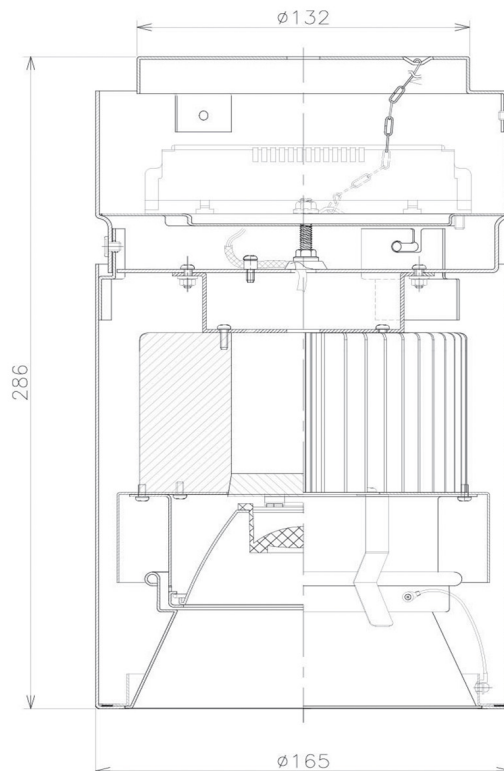

Item no. CD011-4215WW8540

Series Name: Ceiling Light

White Refractor

Direct Horizontal Illuminance CD011-4215WW8540

Illuminance Angle	Beam Angle	Vertical Illuminance(lx)
13°	14°	109430
1	50000	27360
220	20000	12160
450	10000	6840
680	5000	4380
910	2000	3040
m	1	2230
	2	1710

Installation	Direct mount
Type	
Fixture wattage	42.8W
Beam angle	15 deg
Color Temp.	4000K
CRI	Ra>85
Luminous	3402 lm
Body	Die-cast aluminum alloy
Body finish	White
Trim finish	White
Reflector finish	White
IP Rate	IP20
Light source	COB module
Input Voltage	AC220~240V
Dimming Type	Non-Dimmable
Certificate	CE, CCC
Cut Hole	N/A

Weight	
42.8W	2.6kg
36.0W	2.4kg
28.5W	2.4kg