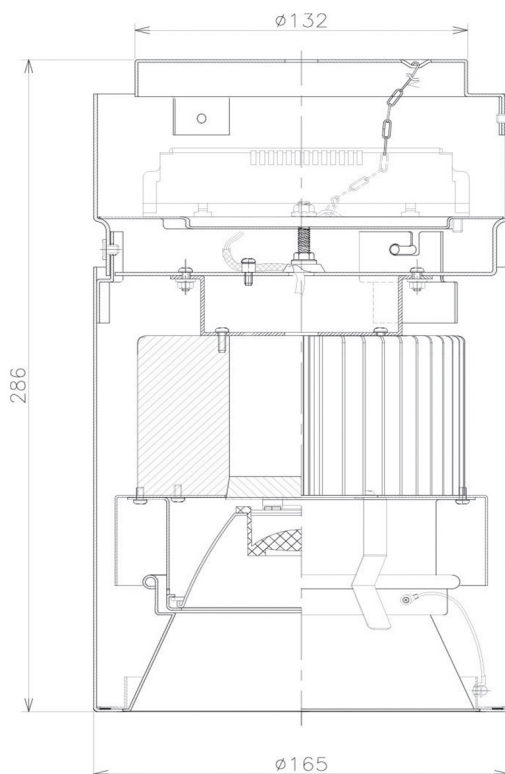

Item no. CD011-4215WW8540

Series Name: Ceiling Light

White Refractor

Installation	Direct mount
Type	Ceiling Light
Fixture wattage	42.8W
Beam angle	15 deg
Color Temp.	4000K
CRI	Ra>85
Luminous	3402 lm
Body	Die-cast aluminum alloy
Body finish	White
Trim finish	White
Reflector finish	White
IP Rate	IP20
Light source	COB module
Input Voltage	AC220~240V
Dimming Type	Non-Dimmable
Certificate	CE, CCC
Cut Hole	N/A

■ Direct Horizontal Illuminance CD011-4215WW8540

Illuminance Angle	Beam Angle	Vertical Illuminance(lx)
13°	14°	109430
1	50000	27360
220	20000	12160
450	10000	6840
680	5000	4380
910	2000	3040
1	2000	2230
2	1710	1710

Weight	
42.8W	2.6kg
36.0W	2.4kg
28.5W	2.4kg