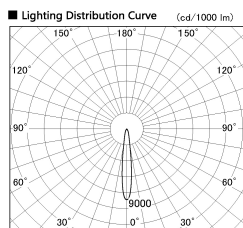

Item no. CD011-4215WW8540

Series Name: Ceiling Light

White Refractor

Installation	Direct mount
Type	Ceiling Light
Fixture wattage	42.8W
Beam angle	15 deg
Color Temp.	4000K
CRI	Ra>85
Luminous	3402 lm
Body	Die-cast aluminum alloy
Body finish	White
Trim finish	White
Reflector finish	White
IP Rate	IP20
Light source	COB module
Input Voltage	AC220~240V
Dimming Type	Non-Dimmable
Certificate	CE, CCC
Cut Hole	N/A

■ Direct Horizontal Illuminance CD011-4215WW8540

Illuminance Angle	Beam Angle	Vertical Illuminance(lx)
13°	14°	109430
1	50000	27360
220	20000	12160
450	10000	6840
680	5000	4380
910	2000	3040
1	2000	2230
2	1710	1710

Weight	
42.8W	2.6kg
36.0W	2.4kg
28.5W	2.4kg