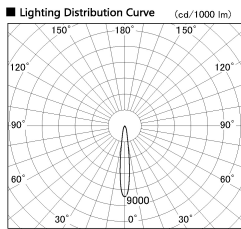

Item no. CD011-4215WW8540

Series Name: Ceiling Light

White Refractor

Direct Horizontal Illuminance CD011-4215WW8540

Illuminance Angle	Beam Angle	Vertical Illuminance(lx)
13°	14°	109430
1	50000	27360
220	20000	12160
450	10000	6840
680	5000	4380
910	2000	3040
m	1	2230
	2	1710

Installation	Direct mount
Type	
Fixture wattage	42.8W
Beam angle	15 deg
Color Temp.	4000K
CRI	Ra>85
Luminous	3402 lm
Body	Die-cast aluminum alloy
Body finish	White
Trim finish	White
Reflector finish	White
IP Rate	IP20
Light source	COB module
Input Voltage	AC220~240V
Dimming Type	Non-Dimmable
Certificate	CE, CCC
Cut Hole	N/A

Weight	
42.8W	2.6kg
36.0W	2.4kg
28.5W	2.4kg