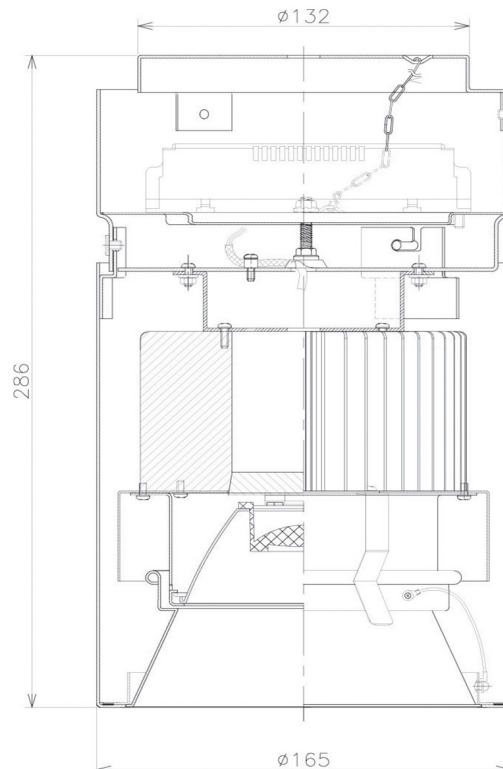

Item no. CD011-4220DW8527

Series Name: Ceiling Light

Dark Mirror Reflector

Direct Horizontal Illuminance CD011-4220DW8527

Illuminance Angle	Beam Angle	Vertical Illuminance (lx)
17°	17°	69380
1		17340
2		7710
3		4340
500		2780
890		1930
1190		1420
m	1 0 1 2	1080

Installation	Direct mount
Type	Ceiling Light
Fixture wattage	42.8W
Beam angle	15 deg
Color Temp.	2700K
CRI	Ra>85
Luminous	3096 lm
Body	Die-cast aluminum alloy
Body finish	White
Trim finish	White
Reflector finish	Dark Mirror
IP Rate	IP20
Light source	COB module
Input Voltage	AC220~240V
Dimming Type	Non-Dimmable
Certificate	CE, CCC
Cut Hole	N/A

Weight	
42.8W	2.6kg
36.0W	2.4kg
28.5W	2.4kg