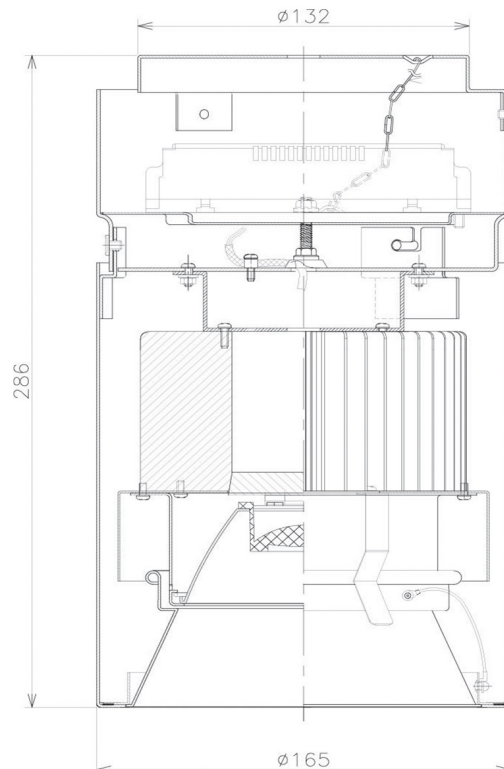

Item no. CD011-4220DW8527

Series Name: Ceiling Light

Dark Mirror Reflector

■ Direct Horizontal Illuminance CD011-4220DW8527

φ	Illuminance Angle	Beam Angle	Vertical Illuminance (lx)
1	17°	17°	69380
290			17340
1			7710
2			4340
500			2780
2			1930
890			1420
3			1080
1190	m	1 0 1 2	

Installation	Direct mount
Type	
Fixture wattage	42.8W
Beam angle	15 deg
Color Temp.	2700K
CRI	Ra>85
Luminous	3096 lm
Body	Die-cast aluminum alloy
Body finish	White
Trim finish	White
Reflector finish	Dark Mirror
IP Rate	IP20
Light source	COB module
Input Voltage	AC220~240V
Dimming Type	Non-Dimmable
Certificate	CE, CCC
Cut Hole	N/A

Weight	
42.8W	2.6kg
36.0W	2.4kg
28.5W	2.4kg