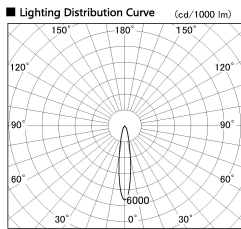

Item no. CD011-4220DW8527

Series Name: Ceiling Light

Dark Mirror Reflector

Direct Horizontal Illuminance CD011-4220DW8527

Illuminance Angle	Beam Angle	Vertical Illuminance (lx)
17°	17°	69380
1		17340
2		7710
3		4340
500		2780
890		1930
1190		1420
m	1 0 1 2	1080

Installation	Direct mount
Type	Ceiling Light
Fixture wattage	42.8W
Beam angle	15 deg
Color Temp.	2700K
CRI	Ra>85
Luminous	3096 lm
Body	Die-cast aluminum alloy
Body finish	White
Trim finish	White
Reflector finish	Dark Mirror
IP Rate	IP20
Light source	COB module
Input Voltage	AC220~240V
Dimming Type	Non-Dimmable
Certificate	CE, CCC
Cut Hole	N/A

Weight	
42.8W	2.6kg
36.0W	2.4kg
28.5W	2.4kg