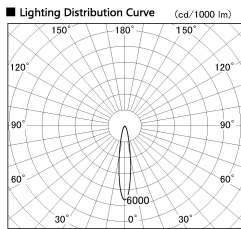

Item no. CD011-4220DW8527

Series Name: Ceiling Light

Dark Mirror Reflector

■ Direct Horizontal Illuminance CD011-4220DW8527

φ	Illuminance Angle	Beam Angle	Vertical Illuminance (lx)
1	17°	17°	69380
290			17340
1			7710
2			4340
500			2780
2			1930
890			1420
3			1080
1190	m	1 0 1 2	

Installation	Direct mount
Type	
Fixture wattage	42.8W
Beam angle	15 deg
Color Temp.	2700K
CRI	Ra>85
Luminous	3096 lm
Body	Die-cast aluminum alloy
Body finish	White
Trim finish	White
Reflector finish	Dark Mirror
IP Rate	IP20
Light source	COB module
Input Voltage	AC220~240V
Dimming Type	Non-Dimmable
Certificate	CE, CCC
Cut Hole	N/A

Weight	
42.8W	2.6kg
36.0W	2.4kg
28.5W	2.4kg