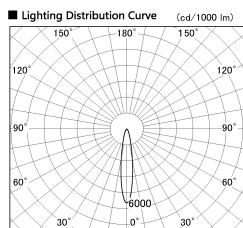

Item no. CD011-4220DW8530

Series Name: Ceiling Light

Dark Mirror Reflector

Installation	Direct mount
Type	
Fixture wattage	42.8W
Beam angle	15 deg
Color Temp.	3000K
CRI	Ra>85
Luminous	3228 lm
Body	Die-cast aluminum alloy
Body finish	White
Trim finish	White
Reflector finish	Dark Mirror
IP Rate	IP20
Light source	COB module
Input Voltage	AC220~240V
Dimming Type	Non-Dimmable
Certificate	CE, CCC
Cut Hole	N/A

■ Direct Horizontal Illuminance CD011-4220DW8530

Illuminance Angle	Beam Angle	Vertical Illuminance (lx)
17°	17°	72340
1		18080
2		8040
3		4520
500		2890
890		2010
1190		1480
m	1 0 1 2	1130

Weight	
42.8W	2.6kg
36.0W	2.4kg
28.5W	2.4kg