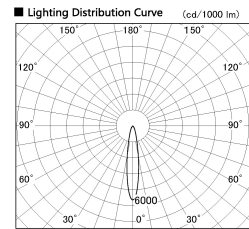

Item no. CD011-4220DW8530

Series Name: Ceiling Light

Dark Mirror Reflector

Installation	Direct mount
Type	Ceiling Light
Fixture wattage	42.8W
Beam angle	15 deg
Color Temp.	3000K
CRI	Ra>85
Luminous	3228 lm
Body	Die-cast aluminum alloy
Body finish	White
Trim finish	White
Reflector finish	Dark Mirror
IP Rate	IP20
Light source	COB module
Input Voltage	AC220~240V
Dimming Type	Non-Dimmable
Certificate	CE, CCC
Cut Hole	N/A

Weight	
42.8W	2.6kg
36.0W	2.4kg
28.5W	2.4kg