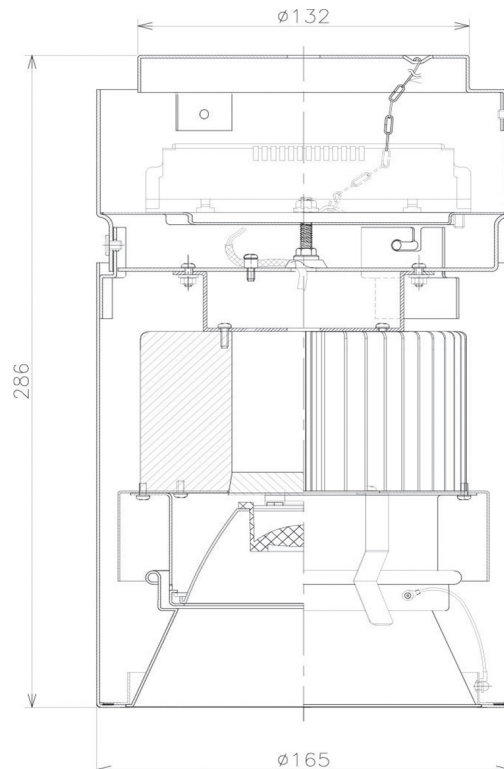

Item no. CD011-4220DW8530

Series Name: Ceiling Light

Dark Mirror Reflector

Installation	Direct mount
Type	Ceiling Light
Fixture wattage	42.8W
Beam angle	15 deg
Color Temp.	3000K
CRI	Ra>85
Luminous	3228 lm
Body	Die-cast aluminum alloy
Body finish	White
Trim finish	White
Reflector finish	Dark Mirror
IP Rate	IP20
Light source	COB module
Input Voltage	AC220~240V
Dimming Type	Non-Dimmable
Certificate	CE, CCC
Cut Hole	N/A

Weight	
42.8W	2.6kg
36.0W	2.4kg
28.5W	2.4kg