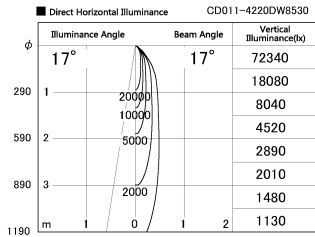

Item no. CD011-4220DW8530

Series Name: Ceiling Light

Dark Mirror Reflector

Installation	Direct mount
Type	Ceiling Light
Fixture wattage	42.8W
Beam angle	15 deg
Color Temp.	3000K
CRI	Ra>85
Luminous	3228 lm
Body	Die-cast aluminum alloy
Body finish	White
Trim finish	White
Reflector finish	Dark Mirror
IP Rate	IP20
Light source	COB module
Input Voltage	AC220~240V
Dimming Type	Non-Dimmable
Certificate	CE, CCC
Cut Hole	N/A

Weight	
42.8W	2.6kg
36.0W	2.4kg
28.5W	2.4kg