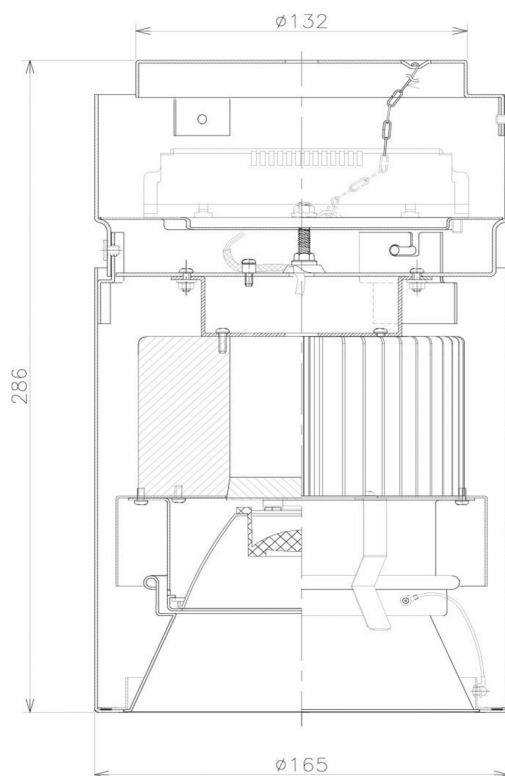

Item no. CD011-4220DW8530

Series Name: Ceiling Light

Dark Mirror Reflector

Installation	Direct mount
Type	
Fixture wattage	42.8W
Beam angle	15 deg
Color Temp.	3000K
CRI	Ra>85
Luminous	3228 lm
Body	Die-cast aluminum alloy
Body finish	White
Trim finish	White
Reflector finish	Dark Mirror
IP Rate	IP20
Light source	COB module
Input Voltage	AC220~240V
Dimming Type	Non-Dimmable
Certificate	CE, CCC
Cut Hole	N/A

■ Direct Horizontal Illuminance CD011-4220DW8530

Illuminance Angle	Beam Angle	Vertical Illuminance (lx)
17°	17°	72340
1		18080
2		8040
3		4520
500		2890
890		2010
1190		1480
m	1 0 1 2	1130

Weight	
42.8W	2.6kg
36.0W	2.4kg
28.5W	2.4kg